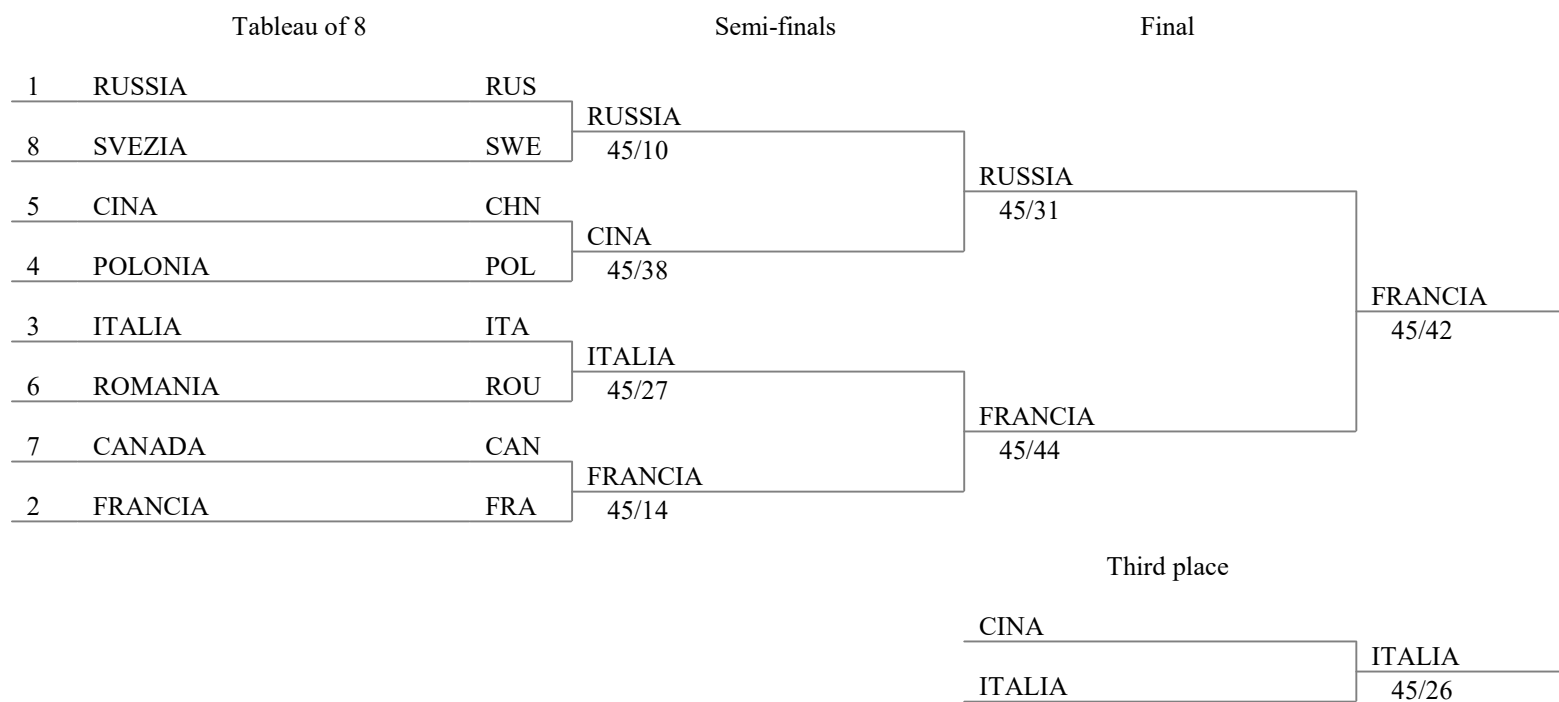

Campionati del Mondo Militari - CISM MWC 2017 - Women Sabre Team

Women Sabre Team

Overall ranking (ordered by ranking - 8 teams)

ranking	name	country
1	FRANCIA BRUNET Manon QUEROLI Caroline RANVIER Pauline TAILLANDIER Charleine	FRA
2	RUSSIA GALIAKBAROVA Dina KORMILITSYNA Svetlana NIKITINA Olga RIDEL Mariia	RUS
3	ITALIA BATTISTON Michela CRISCIO Martina GARGANO Rebecca MORMILE Chiara	ITA
4	CINA BAI Jinyi JIANG Fei NI Deyuan SHEN Chen	CHN
5	POLONIA JOZWIAK Bogna KEDZIORA Katarzyna WATOR Angelika	POL
6	ROMANIA DIMA Georgiana MARTIS Sabina PASCU Bianca	ROU
7	CANADA ALAMY Marie-Christine BURGHGRAEF Danielle IVER Mary-Anne	CAN
8	SVEZIA DORDEVIC Larisa PERSSON Caroline WIKSTROM Elin	SWE

ITALY - Acireale (CT)
 Campionati del Mondo Militari - CISM MWC 2017 - Women Sabre Team
 Women Sabre Team

ITALY - Acireale (CT)
Campionati del Mondo Militari - CISM MWC 2017 - Women Sabre Team
Women Sabre Team