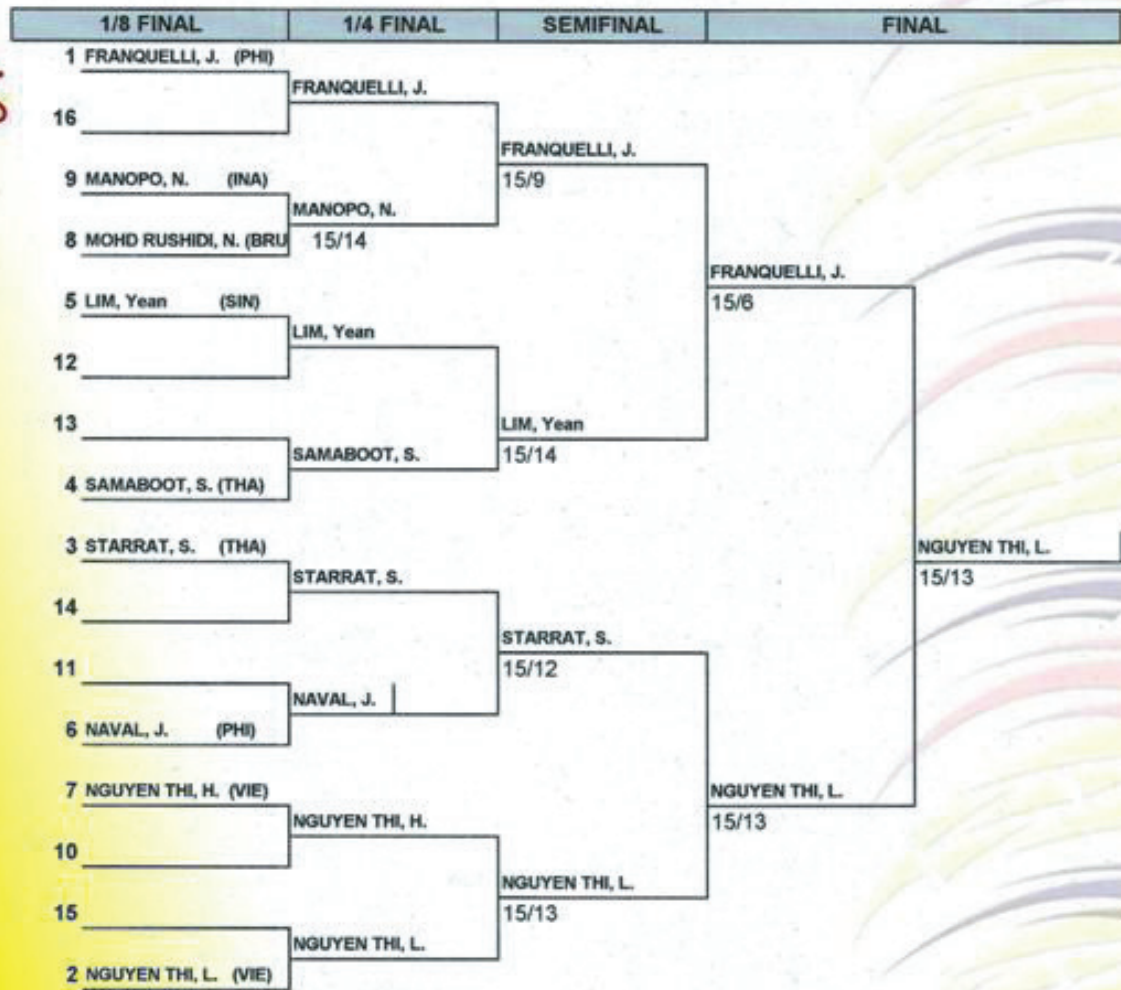

FENCING

TIME
1000H - 1200H

CATEGORY
WOMEN

ROUND
PRELIMINARY

EVENT
INDIVIDUAL SABRE

RANK	COMPETITOR	COUNTRY	V/M	INDEX	TM
1	FRANQUELLI, Joanna	PHI	1	16	25
2	NGUYEN THI, Le Dung	VIE	1	9	20
3	STARRAT, Sirawalai	THA	0.75	6	17
4	SAMABOOT, Supanna	THA	0.6	4	21
5	LIM, Yean Hong Nona	SIN	0.6	1	18
6	NAVAL, Jocelyn	PHI	0.5	-1	15
7	NGUYEN, Thi Hoai Thu	VIE	0.4	-5	15
8	MOHD RUSHIDI, Nor Baizurrah	BRU	0.25	-6	13
9	MANOPO, Nancy Noralita	INA	0.2	-4	17
10	ABU BAKAR, Farah Aliah Haji	BRU	0.2	-12	12
11	KOESWANDI, Dessyana	INA	0	-8	12

LEGEND:
 V/M NO. OF VICTORIES
 NO. OF MATCHES
 INDEX TOUCHES MADE - TOUCHES RECEIVED
 TM TOUCHES MADE

23rd
SEA GAMES
Philippines 2005

FENCING

23rd
SEA GAMES
Philippines 2005

TIME: **1215H - 1315H** CATEGORY: **WOMEN** ROUND: **DIRECT ELIMINATION**
EVENT: **INDIVIDUAL SABRE**