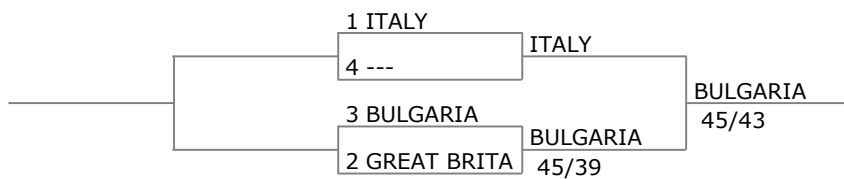

Match for 7th place

Match for 3rd place

EFC FFE Circuit Sofia Epee and Sabre

Epee Women Team

18/01/2025

9th place Tableau 9-16 of 4 Semi-finals Final

11th place

15th place Tableau 13-16 of 4 13th place

7th place Tableau 5-8 of 4 5th place

Overall ranking (ordered by ranking - 3 teams)

ran	name	flag	nat.	status
1	BULGARIA PETKOVA M STEFANOVA SUCHKOVA VELISLAVO		BUL	
2	ITALY GALLERO A KUMARI Pay SANTONOCI		ITA	
3	GREAT BRITAI HILLIER Har O'NEILL Gra RUSSELL A UPTON Meg		GBR	