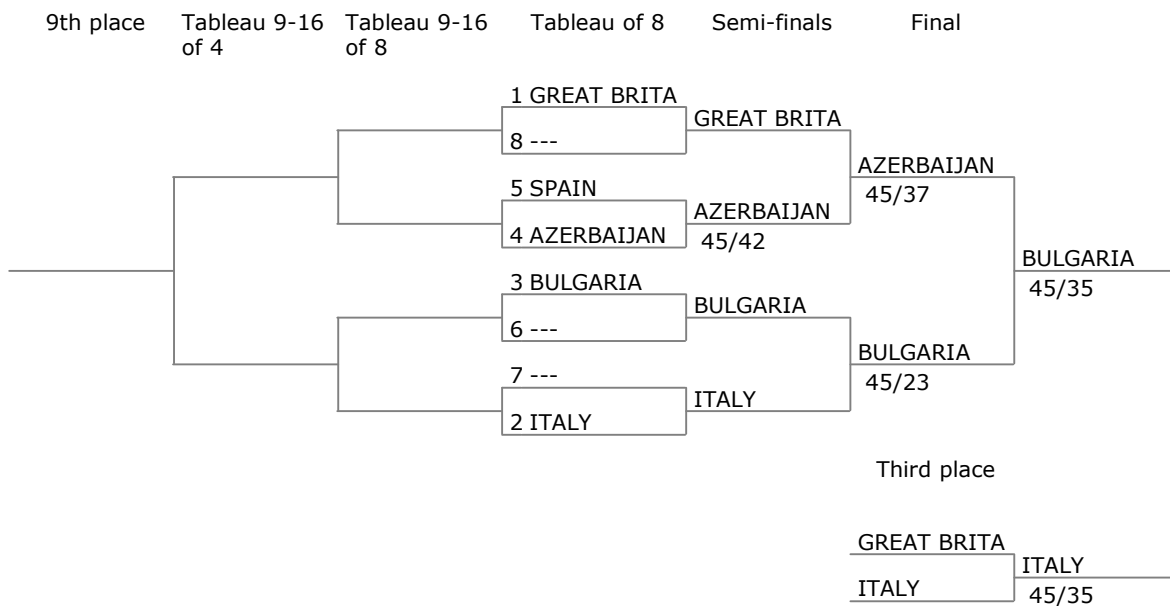

Tableau for 5th place

Match for 7th place

Match for 3rd place

# EFC FFE Circuit Sofia Epee and Sabre

## Sabre Men Team

18/01/2025

11th place

15th place    Tableau 13-16 of 4    13th place

7th place    Tableau 5-8 of 4    5th place

18/01/2025

Overall ranking (ordered by ranking - 5 teams)

ran	name	flag	nat.	status
1	BULGARIA ALEKSANDR FILEV Viktor PELOV Stani PESHEV Kal		BUL	
2	AZERBAIJAN AKBAROV M ALIYEV Res HUSEYNLI HUSNADDI		AZE	
3	ITALY BARIONOVI BERTOLA Pi MANNUCCI PICCHI Filip		ITA	
4	GREAT BRITAIN GALAZKA D GOUGOULIA KETTLES Ca SWINSCOW		GBR	
5	SPAIN DIAZ GAMO MARTIN ME OLANGUA F ROMAN BLA		ESP	