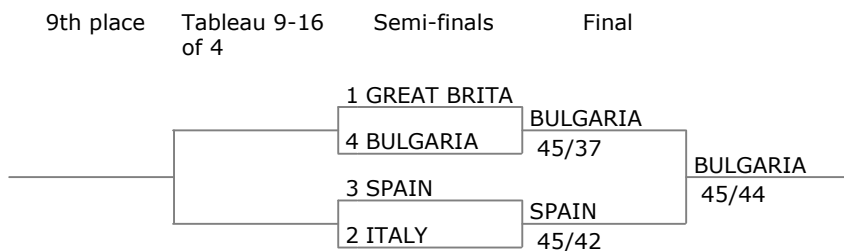

Formula of the competition

Direct elimination : 4 teams

Main tableau

Tableau for 9th place

Tableau for 13th place

Match for 15th place

Match for 11th place

Tableau for 5th place

Match for 7th place

Match for 3rd place

EFC FFE Circuit Sofia Epee and Sabre

Sabre Women Team

19/01/2025

11th place

15th place Tableau 13-16 of 4 13th place

7th place Tableau 5-8 of 4 5th place