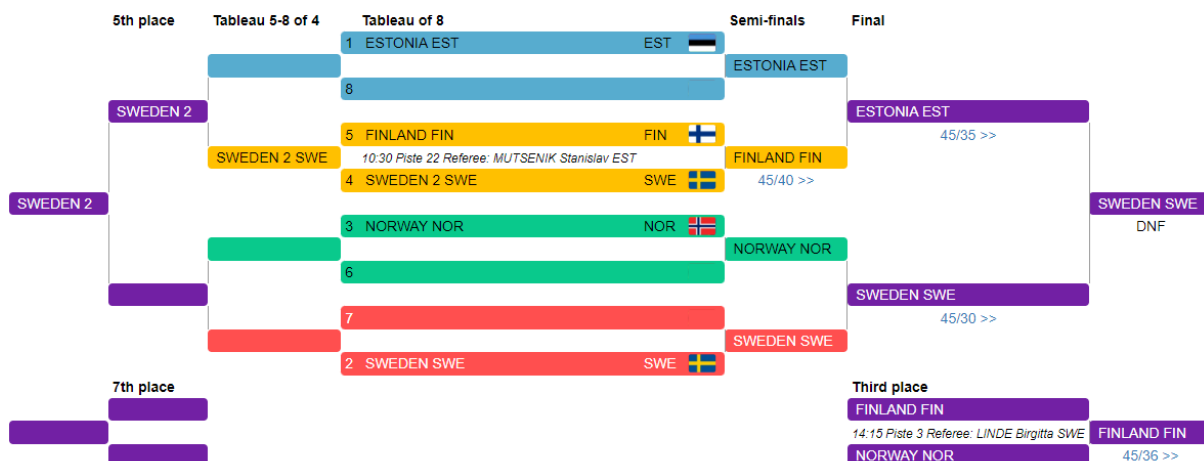

Epee Women U20 Team

DIRECT ELIMINATION : 5 TEAMS -----

MAIN TABLEAU

TABLEAU FOR 5TH PLACE

MATCH FOR 7TH PLACE

MATCH FOR 3RD PLACE

Epee Women U20 Team
Orebro Masters - Nordic Championships

Tableau of 8 : SWEDEN 2 40/45 FINLAND ^

SWEDEN 2	HITS	SCORE	SCORE	HITS	FINLAND
HARDING ALMA	2	2	2	2	HAMALAINEN EMMA
CARLSSON EMMA	5	7	9	7	PULLA LILI
LIPPERT NEOLIE	3	10	12	3	LUNDELL MOA
HARDING ALMA	3	13	17	5	PULLA LILI
LIPPERT NEOLIE	3	16	17	0	HAMALAINEN EMMA
CARLSSON EMMA	12	28	30	13	LUNDELL MOA
LIPPERT NEOLIE	5	33	33	3	PULLA LILI
HARDING ALMA	2	35	38	5	LUNDELL MOA
CARLSSON EMMA	5	40	45	7	HAMALAINEN EMMA