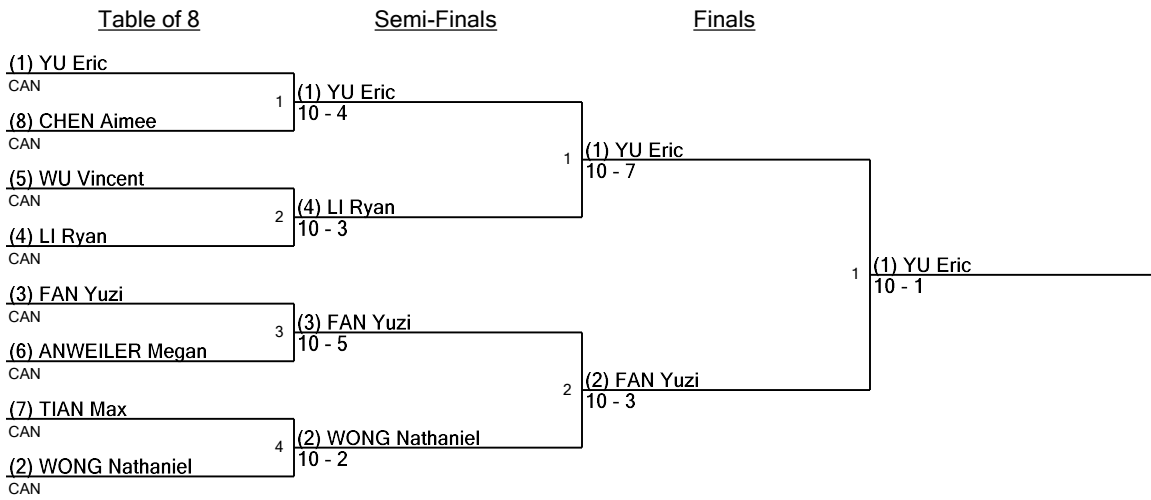

## Y-10 Mixed Foil Seeding for Round #2 - DE

Tournament: AB Cup 2 2022  
Date: November 6, 2022 - 1:00 PM  
FIE Document: FE\_FIE\_0008

Y10XF

Seed	Name	Club	Division	Country	V	V/M	TS	TR	Ind	Notes
1	YU Eric			CAN	5	1.00	25	0	+25	Advanced
2	WONG Nathaniel			CAN	5	1.00	25	8	+17	Advanced
3	FAN Yuzi			CAN	4	1.00	20	8	+12	Advanced
4	LI Ryan			CAN	4	0.80	20	5	+15	Advanced
5	WU Vincent			CAN	4	0.80	21	15	+6	Advanced
6	ANWEILER Megan			CAN	3	0.75	19	9	+10	Advanced
7	ZHANG Haoyi			CAN	3	0.60	21	17	+4	Advanced
8	CHEN Aimee			CAN	3	0.60	15	15	0	Advanced
9	HU Charles			CAN	2	0.50	14	14	0	Advanced
10	TIAN Max			CAN	2	0.40	17	20	-3	Advanced
11	YUE Haoyun			CAN	2	0.40	12	20	-8	Advanced
12	LI Marissa			CAN	1	0.25	9	18	-9	Advanced
13	LI Rayce			CAN	1	0.20	14	23	-9	Advanced
14	TIAN Chloe			CAN	1	0.20	9	23	-14	Advanced
15	ZHOU Emma			CAN	0	0.00	7	20	-13	Advanced
16	CUI Emily			CAN	0	0.00	10	25	-15	Advanced
17	XU Julia			CAN	0	0.00	7	25	-18	Advanced