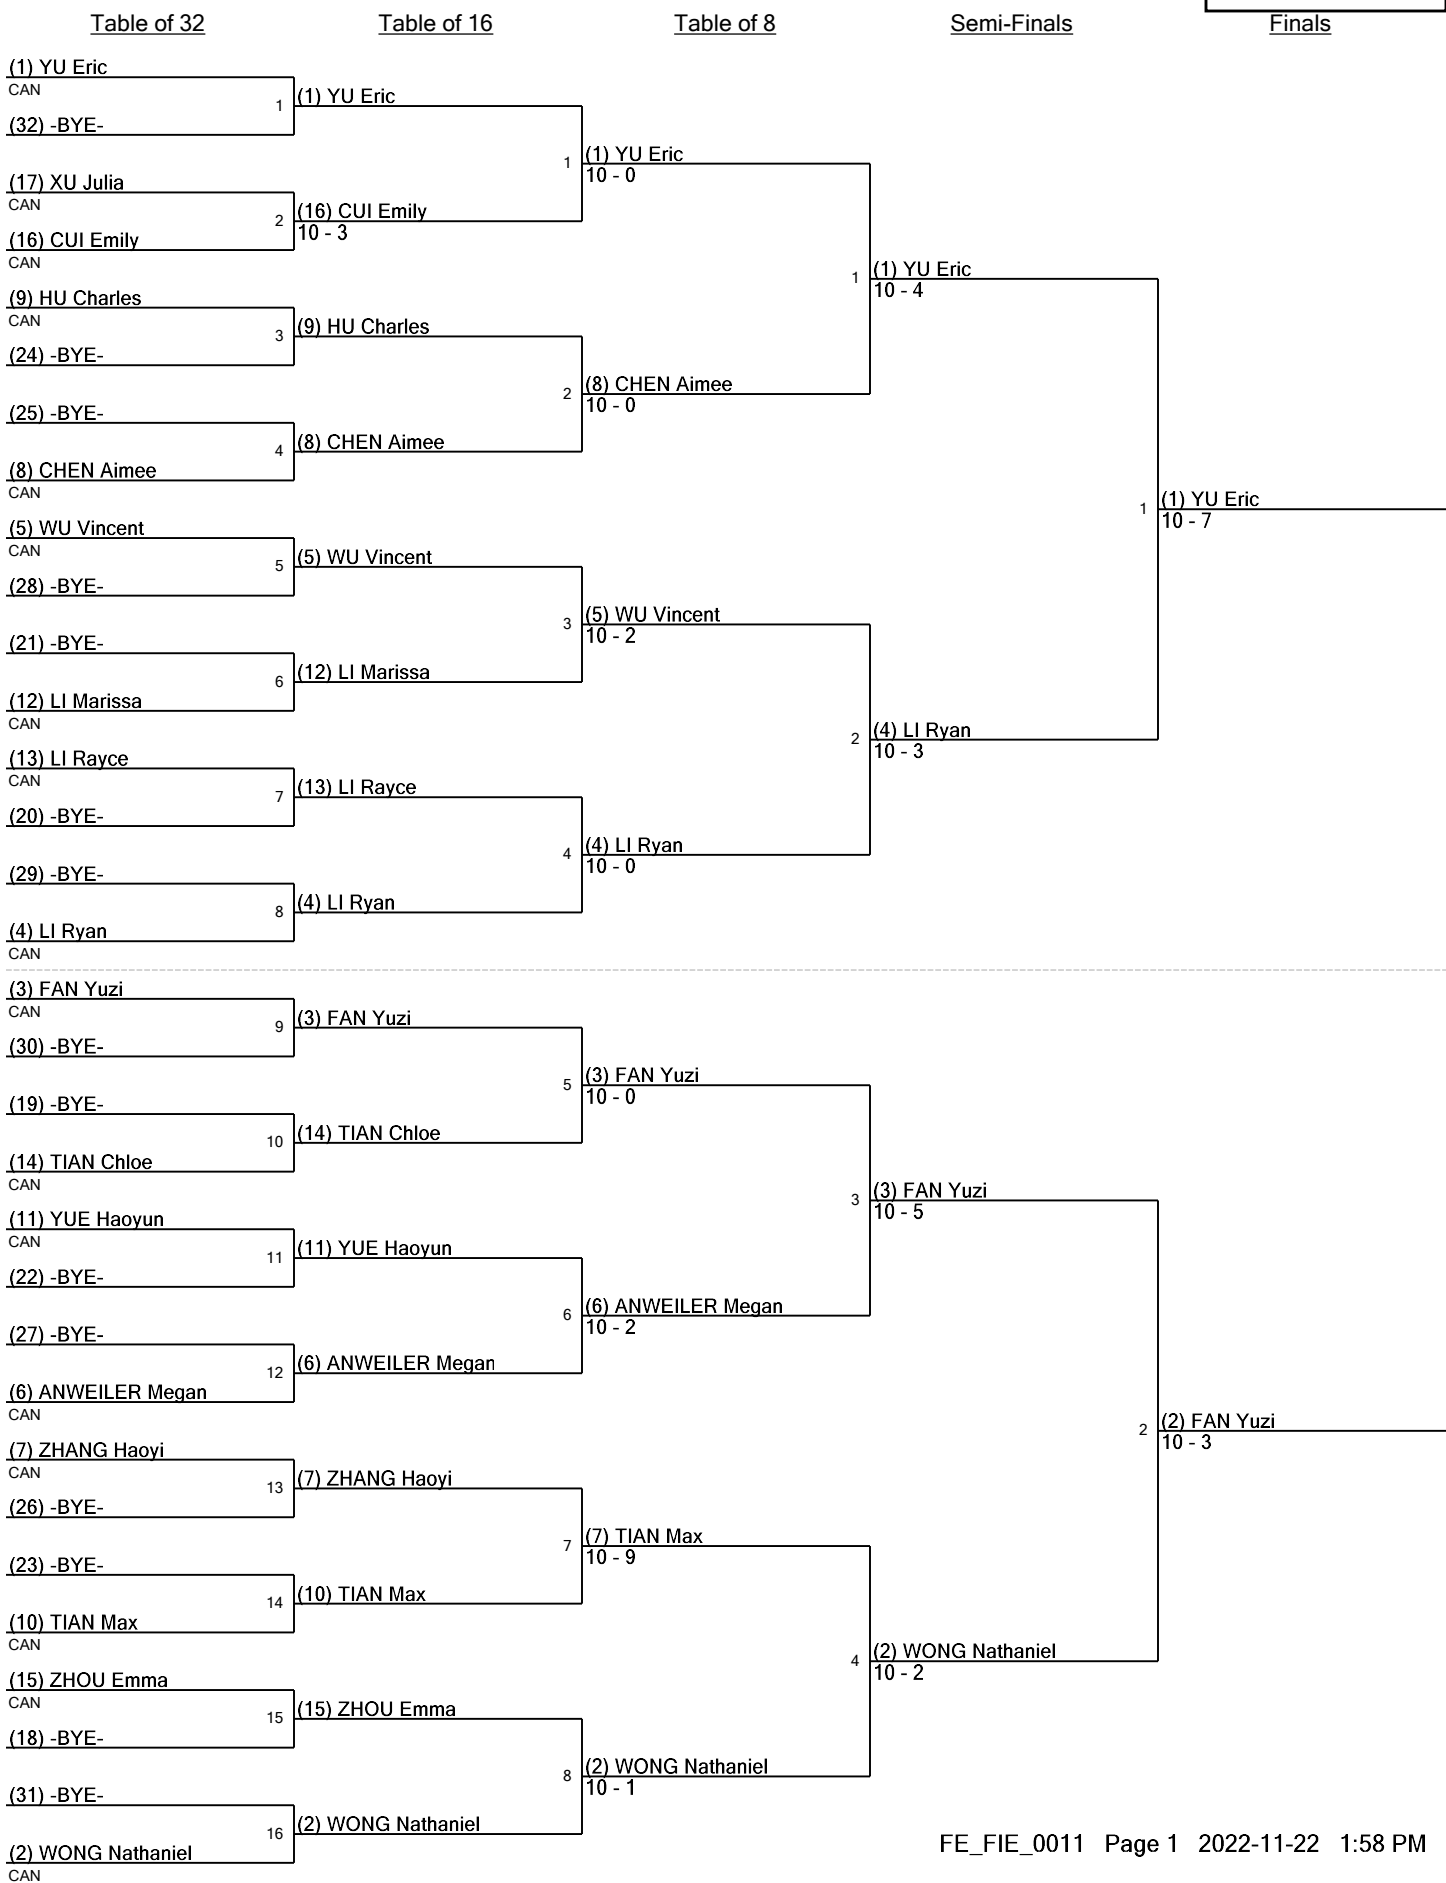

www.FencingTime.com

Y-10 Mixed Foil Seeding for Round #2 - DE

Tournament: AB Cup 2 2022
Date: November 6, 2022 - 1:00 PM
FIE Document: FE_FIE_0008

Y10XF

Seed	Name	Club	Division	Country	V	V/M	TS	TR	Ind	Notes
1	YU Eric			CAN	5	1.00	25	0	+25	Advanced
2	WONG Nathaniel			CAN	5	1.00	25	8	+17	Advanced
3	FAN Yuzi			CAN	4	1.00	20	8	+12	Advanced
4	LI Ryan			CAN	4	0.80	20	5	+15	Advanced
5	WU Vincent			CAN	4	0.80	21	15	+6	Advanced
6	ANWEILER Megan			CAN	3	0.75	19	9	+10	Advanced
7	ZHANG Haoyi			CAN	3	0.60	21	17	+4	Advanced
8	CHEN Aimee			CAN	3	0.60	15	15	0	Advanced
9	HU Charles			CAN	2	0.50	14	14	0	Advanced
10	TIAN Max			CAN	2	0.40	17	20	-3	Advanced
11	YUE Haoyun			CAN	2	0.40	12	20	-8	Advanced
12	LI Marissa			CAN	1	0.25	9	18	-9	Advanced
13	LI Rayce			CAN	1	0.20	14	23	-9	Advanced
14	TIAN Chloe			CAN	1	0.20	9	23	-14	Advanced
15	ZHOU Emma			CAN	0	0.00	7	20	-13	Advanced
16	CUI Emily			CAN	0	0.00	10	25	-15	Advanced
17	XU Julia			CAN	0	0.00	7	25	-18	Advanced