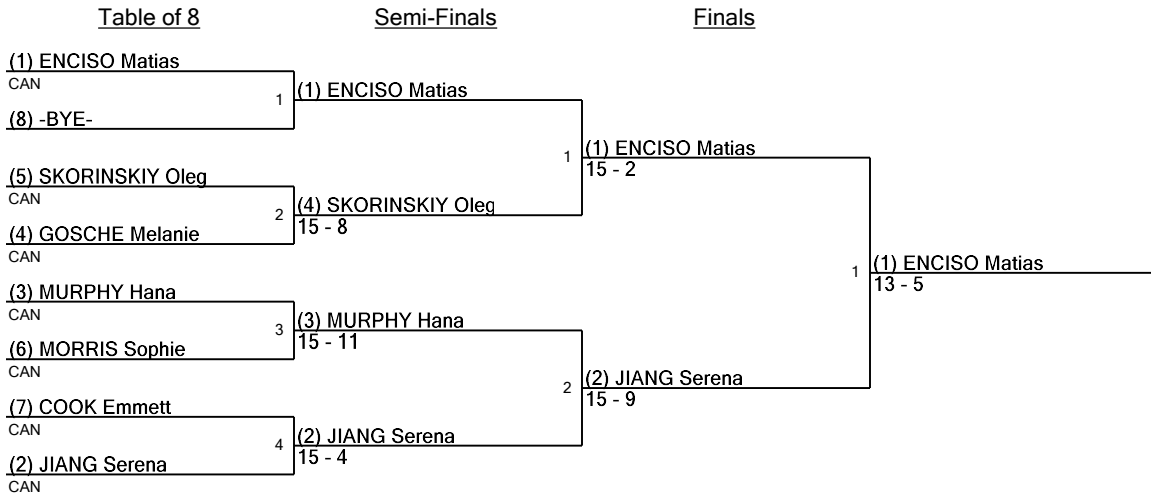

www.FencingTime.com

Y-14 Mixed Epee Round #1 Pool Results

Y14XE

Tournament: AB Cup 2 2022
 Date: November 6, 2022 - 8:00 AM
 FIE Document: FE_FIE_0007

1	Referee(s):
----------	-------------

Name	Affiliation	#	1	2	3	4	5	6	7	V	V/M	TS	TR	Ind
SKORINSKIY Oleg	CAN	1		V5	D0	D3	D0	D1	V5	2	0.33	14	26	-12
COOK Emmett	CAN	2	D3		D2	D4	D2	D2	D2	0	0.00	15	30	-15
ENCISO Matias	CAN	3	V5	V5		V5	V5	V5	V5	6	1.00	30	5	25
GOSCHE Melanie	CAN	4	V5	V5	D0		D1	D0	V5	3	0.50	16	24	-8
JIANG Serena	CAN	5	V5	V5	D2	V5		V5	V5	5	0.83	27	11	16
MURPHY Hana	CAN	6	V5	V5	D0	V5	D1		V5	4	0.67	21	13	8
MORRIS Sophie	CAN	7	D3	V5	D1	D2	D2	D0		1	0.17	13	27	-14

www.FencingTime.com

Y-14 Mixed Epee

Seeding for Round #2 - DE

Tournament: AB Cup 2 2022
Date: November 6, 2022 - 8:00 AM
FIE Document: FE_FIE_0008

Y14XE

Seed	Name	Club	Division	Country	V	V/M	TS	TR	Ind	Notes
1	ENCISO Matias			CAN	6	1.00	30	5	+25	Advanced
2	JIANG Serena			CAN	5	0.83	27	11	+16	Advanced
3	MURPHY Hana			CAN	4	0.67	21	13	+8	Advanced
4	GOSCHE Melanie			CAN	3	0.50	16	24	-8	Advanced
5	SKORINSKIY Oleg			CAN	2	0.33	14	26	-12	Advanced
6	MORRIS Sophie			CAN	1	0.17	13	27	-14	Advanced
7	COOK Emmett			CAN	0	0.00	15	30	-15	Advanced

Y-14 Mixed Epee - Round #2 - DE (Table of 8)

Y14XE

www.FencingTime.com

Y-14 Mixed Epee

Final Ranking

Tournament: AB Cup 2 2022
Date: November 6, 2022 - 8:00 AM
FIE Document: FE_FIE_0012

Y14XE

Place	Name	Clubs	Division	Country	Birthdate
1	ENCISO Matias			CAN	
2	JIANG Serena			CAN	
3T	MURPHY Hana			CAN	
3T	SKORINSKIY Oleg			CAN	
5	GOSCHE Melanie			CAN	
6	MORRIS Sophie			CAN	
7	COOK Emmett			CAN	