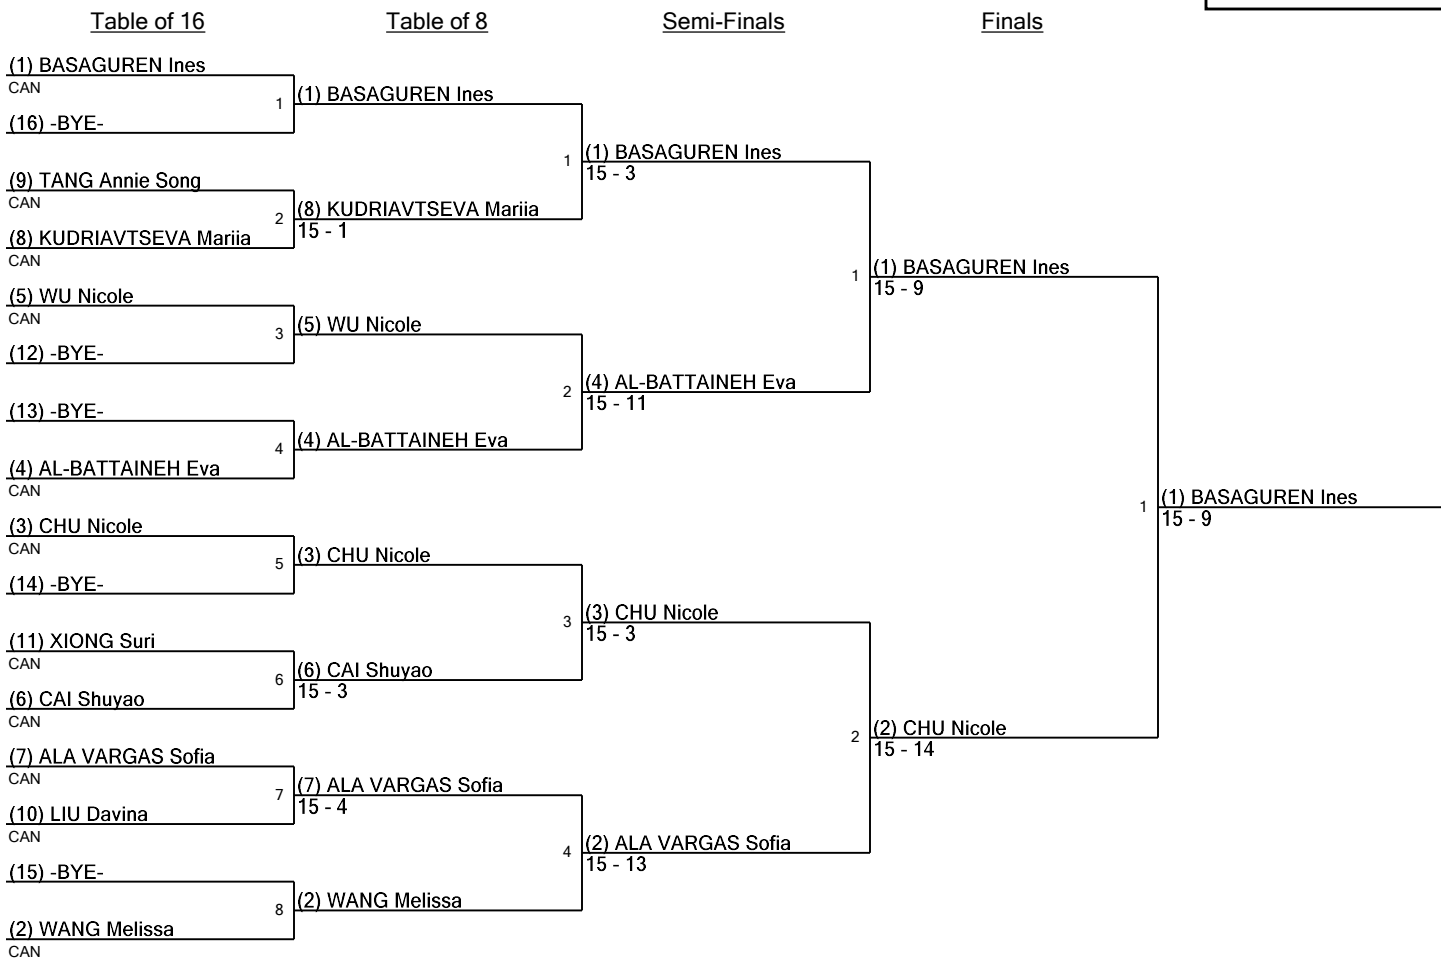

www.FencingTime.com

Y-14 Women's Foil

Seeding for Round #2 - DE

Tournament: AB Cup 2 2022
Date: November 5, 2022 - 2:30 PM
FIE Document: FE_FIE_0008

Y14WF

Seed	Name	Club	Division	Country	V	V/M	TS	TR	Ind	Notes
1	BASAGUREN Ines			CAN	5	1.00	25	3	+22	Advanced
2	WANG Melissa			CAN	4	1.00	20	12	+8	Advanced
3	CHU Nicole			CAN	4	0.80	20	10	+10	Advanced
4	AL-BATTAINEH Eva			CAN	3	0.75	18	15	+3	Advanced
5	WU Nicole			CAN	3	0.60	17	15	+2	Advanced
6	CAI Shuyao			CAN	2	0.40	13	15	-2	Advanced
7	ALA VARGAS Sofia			CAN	1	0.25	16	16	0	Advanced
8	KUDRIAVTSEVA Mariia			CAN	1	0.25	16	19	-3	Advanced
9	TANG Annie Song			CAN	1	0.25	11	19	-8	Advanced
10	LIU Davina			CAN	1	0.20	11	21	-10	Advanced
11	XIONG Suri			CAN	0	0.00	2	24	-22	Advanced

www.FencingTime.com

Y-14 Women's Foil

Final Ranking

Tournament: AB Cup 2 2022
Date: November 5, 2022 - 2:30 PM
FIE Document: FE_FIE_0012

Y14WF

Place	Name	Clubs	Division	Country	Birthdate
1	BASAGUREN Ines			CAN	
2	CHU Nicole			CAN	
3T	AL-BATTAINIH Eva			CAN	
3T	ALA VARGAS Sofia			CAN	
5	WANG Melissa			CAN	
6	WU Nicole			CAN	
7	CAI Shuyao			CAN	
8	KUDRIAVTSEVA Mariia			CAN	
9	TANG Annie Song			CAN	
10	LIU Davina			CAN	
11	XIONG Suri			CAN	