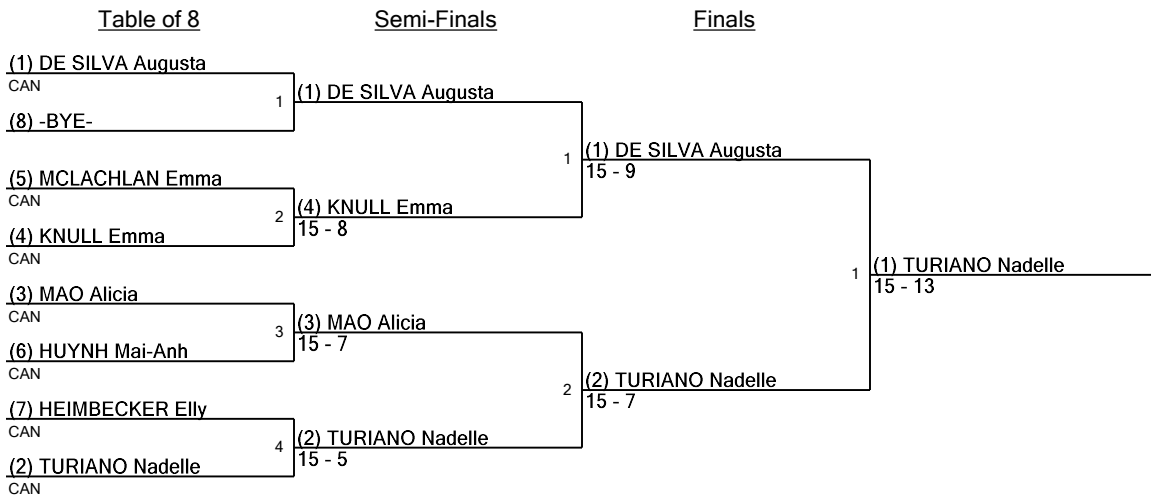

# Y-16 Women's Saber Seeding for Round #2 - DE

Y16WS

Tournament: AB Cup 2 2022  
Date: November 6, 2022 - 11:00 AM  
FIE Document: FE\_FIE\_0008

Seed	Name	Club	Division	Country	V	V/M	TS	TR	Ind	Notes
1	DE SILVA Augusta			CAN	6	1.00	30	15	+15	Advanced
2	TURIANO Nadelle			CAN	4	0.67	28	17	+11	Advanced
3	MAO Alicia			CAN	4	0.67	21	21	0	Advanced
4	KNULL Emma			CAN	3	0.50	21	24	-3	Advanced
5	MCLACHLAN Emma			CAN	2	0.33	22	26	-4	Advanced
6	HUYNH Mai-Anh			CAN	1	0.17	19	28	-9	Advanced
7	HEIMBECKER Eily			CAN	1	0.17	19	29	-10	Advanced

Y-16 Women's Saber - Round #2 - DE (Table of 8)

Y16WS

www.FencingTime.com