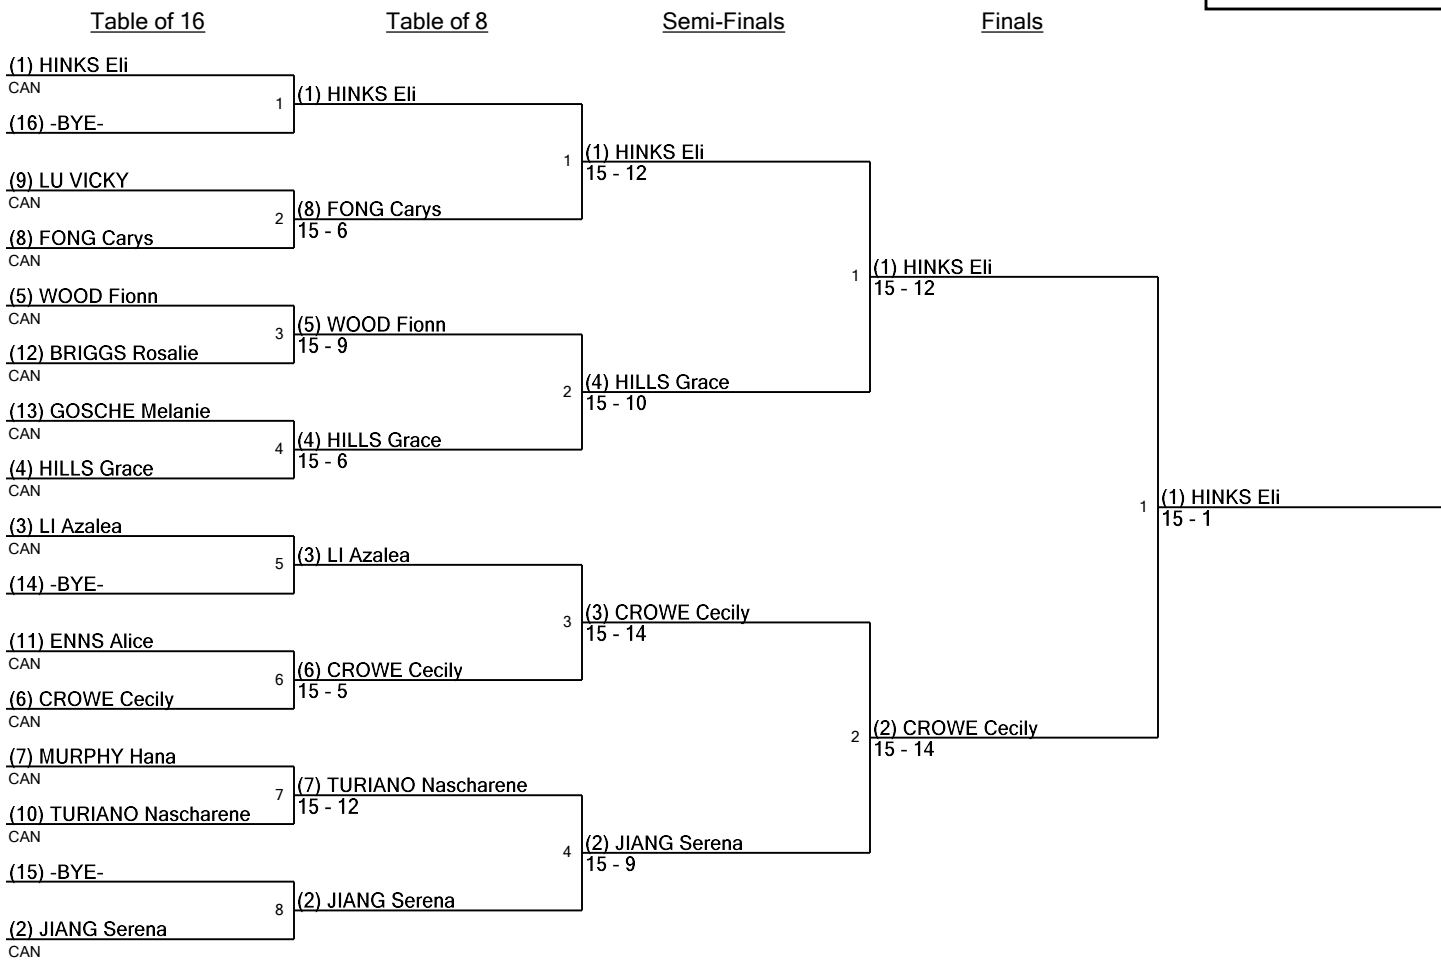

www.FencingTime.com

Cadet Women's Epee

Final Ranking

Tournament: AB Cup 2 2022
Date: November 5, 2022 - 8:30 AM
FIE Document: FE_FIE_0012

CDTWE

Place	Name	Clubs	Division	Country	Birthdate
1	HINKS Eli			CAN	
2	CROWE Cecily			CAN	
3T	JIANG Serena			CAN	
3T	HILLS Grace			CAN	
5	LI Azalea			CAN	
6	WOOD Fionn			CAN	
7	FONG Carys			CAN	
8	TURIANO Nascharene			CAN	
9	MURPHY Hana			CAN	
10	LU VICKY			CAN	
11	ENNS Alice			CAN	
12	BRIGGS Rosalie			CAN	
13	GOSCHE Melanie			CAN