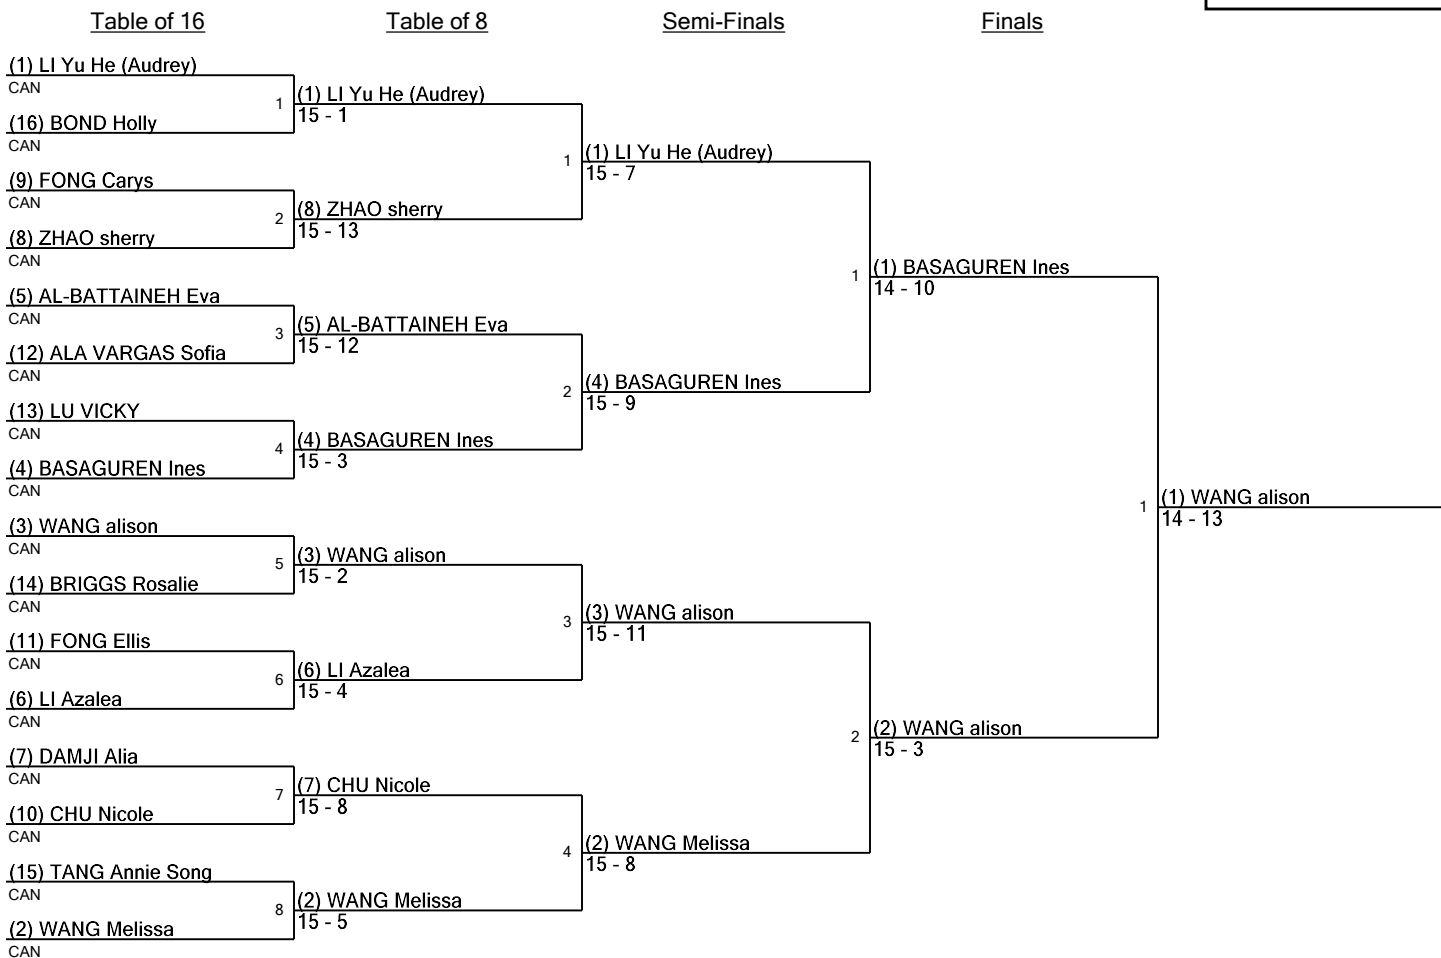

www.FencingTime.com

Cadet Women's Foil Seeding for Round #2 - DE

Tournament: AB Cup 2 2022
Date: November 6, 2022 - 8:00 AM
FIE Document: FE_FIE_0008

CDTWF

Seed	Name	Club	Division	Country	V	V/M	TS	TR	Ind	Notes
1	LI Yu He (Audrey)			CAN	5	1.00	25	5	+20	Advanced
2	WANG Melissa			CAN	4	1.00	20	3	+17	Advanced
3	WANG alison			CAN	4	1.00	20	4	+16	Advanced
4	BASAGUREN Ines			CAN	3	0.75	15	9	+6	Advanced
5	AL-BATTAINEH Eva			CAN	3	0.75	16	11	+5	Advanced
6	LI Azalea			CAN	3	0.60	22	17	+5	Advanced
7	DAMJI Alia			CAN	3	0.60	18	19	-1	Advanced
8	ZHAO sherry			CAN	2	0.50	16	12	+4	Advanced
9	FONG Carys			CAN	2	0.50	13	17	-4	Advanced
10	CHU Nicole			CAN	2	0.40	16	17	-1	Advanced
11	FONG Ellis			CAN	2	0.40	16	21	-5	Advanced
12	ALA VARGAS Sofia			CAN	1	0.25	13	18	-5	Advanced
13	LU VICKY			CAN	1	0.25	7	16	-9	Advanced
14	BRIGGS Rosalie			CAN	0	0.00	7	20	-13	Advanced
15	TANG Annie Song			CAN	0	0.00	3	20	-17	Advanced
16	BOND Holly			CAN	0	0.00	7	25	-18	Advanced