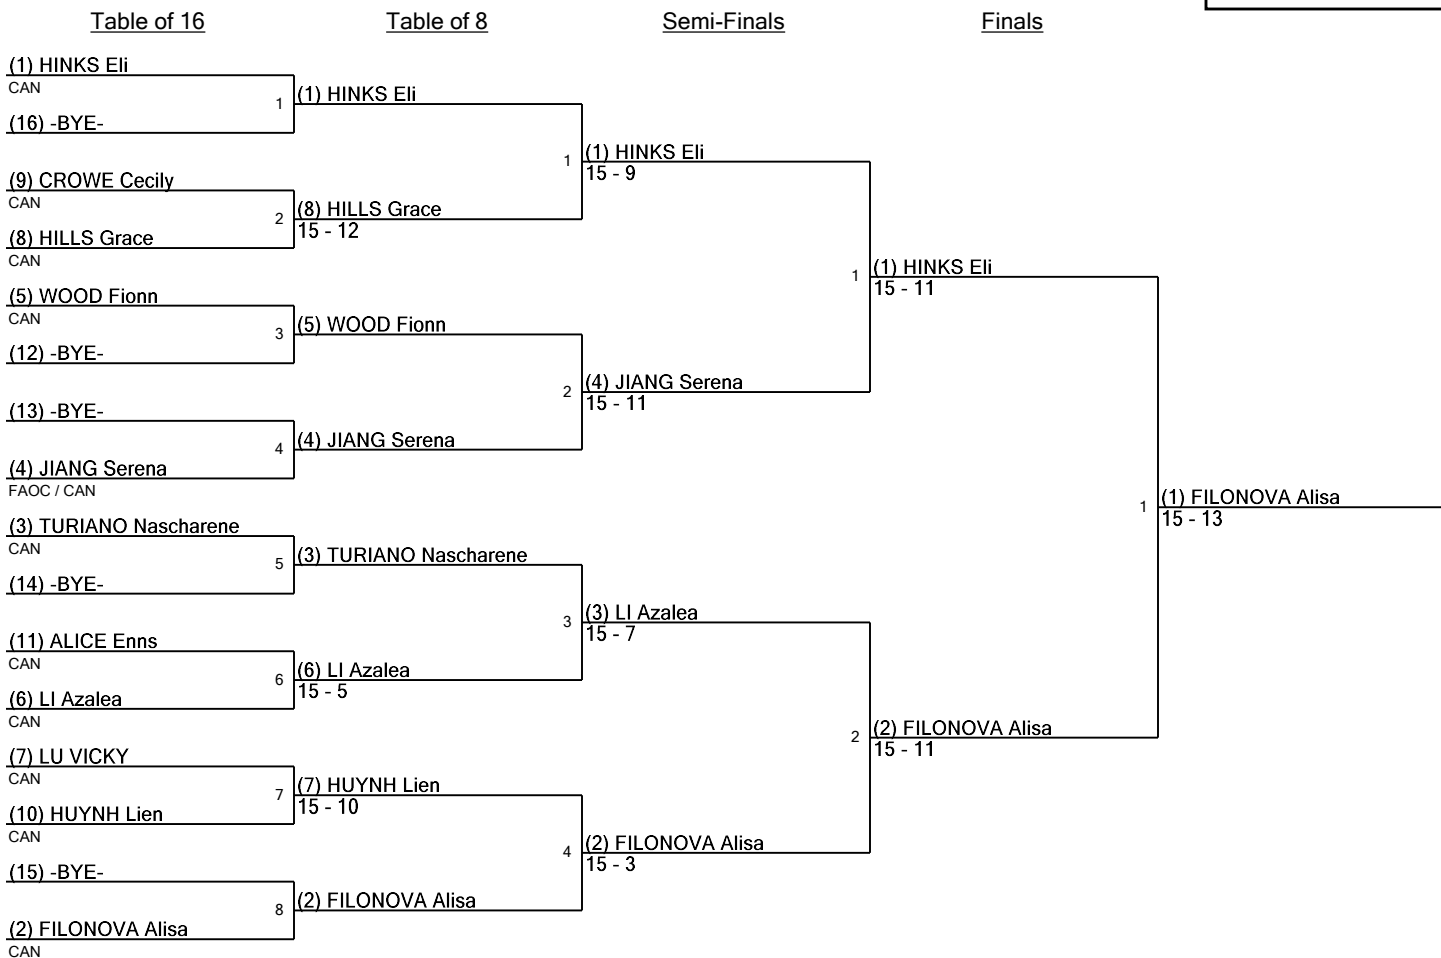

www.FencingTime.com

Junior Women's Epee Round #1 Pool Results

Tournament: AB Cup 2 2022
Date: November 5, 2022 - 2:00 PM
FIE Document: FE_FIE_0007

JRWE

1	Referee(s):
----------	-------------

Name	Affiliation	#	1	2	3	4	5	V	V/M	TS	TR	Ind
HINKS Eli	CAN	1		V5	V5	V5	V5	4	1.00	20	6	14
HUYNH Lien	CAN	2	D1		D2	D1	V5	1	0.25	9	19	-10
CROWE Cecily	CAN	3	D1	V5		D1	D3	1	0.25	10	17	-7
JIANG Serena	FAOC / CAN	4	D3	V5	V5		V5	3	0.75	18	8	10
HILLS Grace	CAN	5	D1	D4	V5	D1		1	0.25	11	18	-7

www.FencingTime.com

Junior Women's Epee Seeding for Round #2 - DE

Tournament: AB Cup 2 2022
Date: November 5, 2022 - 2:00 PM
FIE Document: FE_FIE_0008

Seed	Name	Club	Division	Country	V	V/M	TS	TR	Ind	Notes
1	HINKS Eli			CAN	4	1.00	20	6	+14	Advanced
2	FILONOVA Alisa			CAN	4	0.80	23	9	+14	Advanced
3	TURIANO Nascharene			CAN	4	0.80	24	15	+9	Advanced
4	JIANG Serena	FAOC		CAN	3	0.75	18	8	+10	Advanced
5	WOOD Fionn			CAN	3	0.60	18	19	-1	Advanced
6	LI Azalea			CAN	2	0.40	18	18	0	Advanced
7	LU VICKY			CAN	2	0.40	13	22	-9	Advanced
8	HILLS Grace			CAN	1	0.25	11	18	-7	Advanced
9	CROWE Cecily			CAN	1	0.25	10	17	-7	Advanced
10	HUYNH Lien			CAN	1	0.25	9	19	-10	Advanced
11	ALICE Enns			CAN	0	0.00	12	25	-13	Advanced