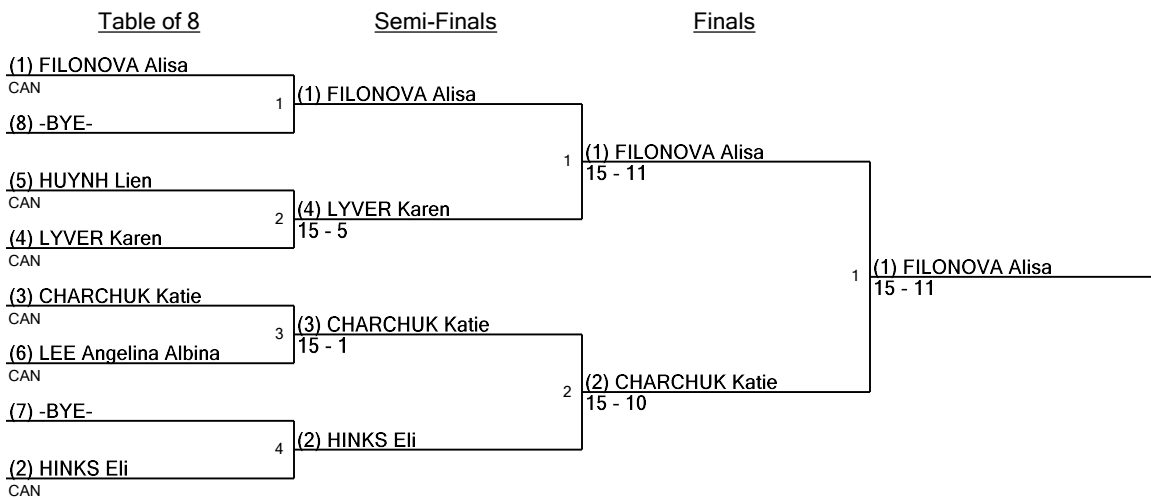

Seed	Name	Club	Division	Country	Rank	Notes
1	FILONOVA Alisa			CAN		
2	LYVER Karen			CAN		
3	HUYNH Lien			CAN		
4	LEE Angelina Albina			CAN		
5	HINKS Eli			CAN		
6	CHARCHUK Katie			CAN		

www.FencingTime.com

Senior Women's Epee Round #1 Pool Results

S11WE

Tournament: AB Cup 2 2022
Date: November 6, 2022 - 9:00 AM
FIE Document: FE_FIE_0007

1	Referee(s):
----------	-------------

Name	Affiliation	#	1	2	3	4	5	6	V	V/M	TS	TR	Ind
HINKS Eli	CAN	1		V5	V5	V5	D4	V5	4	0.80	24	14	10
CHARCHUK Katie	CAN	2	D4		V5	V5	D3	V5	3	0.60	22	14	8
LYVER Karen	CAN	3	D4	D1		V5	D4	V5	2	0.40	19	16	3
HUYNH Lien	CAN	4	D1	D1	D0		D0	V5	1	0.20	7	24	-17
FILONOVA Alisa	CAN	5	V5	V5	V5	V5		V5	5	1.00	25	14	11
LEE Angelina Albina	CAN	6	D0	D2	D1	D4	D3		0	0.00	10	25	-15

www.FencingTime.com

Senior Women's Epee Seeding for Round #2 - DE

Tournament: AB Cup 2 2022
Date: November 6, 2022 - 9:00 AM
FIE Document: FE_FIE_0008

S11WE

Seed	Name	Club	Division	Country	V	V/M	TS	TR	Ind	Notes
1	FILONOVA Alisa			CAN	5	1.00	25	14	+11	Advanced
2	HINKS Eli			CAN	4	0.80	24	14	+10	Advanced
3	CHARCHUK Katie			CAN	3	0.60	22	14	+8	Advanced
4	LYVER Karen			CAN	2	0.40	19	16	+3	Advanced
5	HUYNH Lien			CAN	1	0.20	7	24	-17	Advanced
6	LEE Angelina Albina			CAN	0	0.00	10	25	-15	Advanced