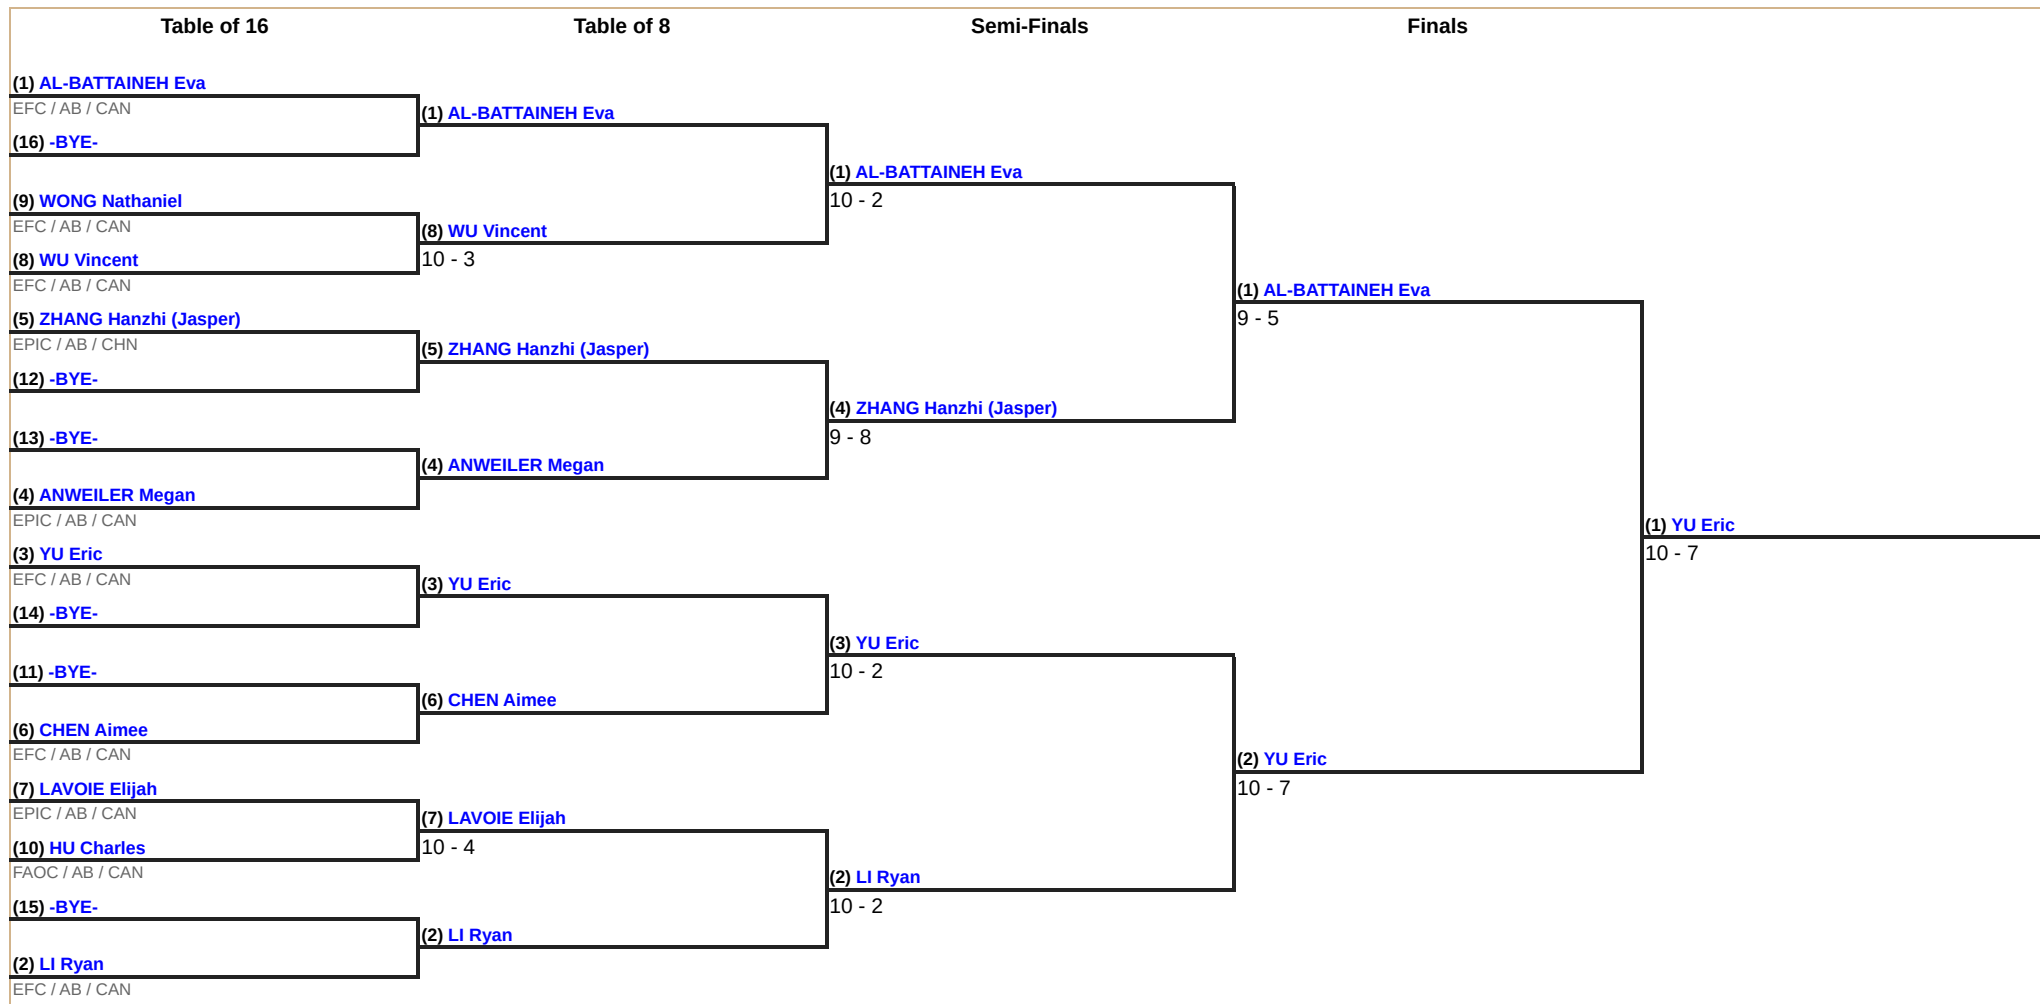

CHEN Aimee EFC / AB / CAN	1		D0	V5	D1	V5		2	0.50	11	15	-4
AL-BATTAINIEH Eva EFC / AB / CAN	2	V5		V5	V5	V5		4	1.00	20	3	+17
HU Charles FAOC / AB / CAN	3	D1	D2		D0	D0		0	0.00	3	20	-17
YU Eric EFC / AB / CAN	4	V5	D1	V5		V5		3	0.75	16	8	+8
LAVOIE Elijah EPIC / AB / CAN	5	D4	D0	V5	D2			1	0.25	11	15	-4

POOL #2

	#	1	2	3	4	5	V	V/M	TS	TR	Ind
ZHANG Hanzhi (Jasper) EPIC / AB / CHN	1		V5	V5	D1	D2	2	0.50	13	15	-2
WU Vincent EFC / AB / CAN	2	D3		V5	D2	D2	1	0.25	12	17	-5
WONG Nathaniel EFC / AB / CAN	3	D2	D2		D0	D3	0	0.00	7	20	-13
LI Ryan EFC / AB / CAN	4	V5	V5	V5		V5	4	1.00	20	3	+17
ANWEILER Megan EPIC / AB / CAN	5	V5	V5	V5	D0		3	0.75	15	12	+3

ROUND #2 - DE - ROUND SEEDING

Seed	Name	Club(s)	Division	Country	V	V/M	TS	TR	Ind	Status
1T	LI Ryan	EFC	AB	CAN	4	1.00	20	3	+17	Advanced
1T	AL-BATTAINIEH Eva	EFC	AB	CAN	4	1.00	20	3	+17	Advanced
3	YU Eric	EFC	AB	CAN	3	0.75	16	8	+8	Advanced
4	ANWEILER Megan	EPIC	AB	CAN	3	0.75	15	12	+3	Advanced
5	ZHANG Hanzhi (Jasper)	EPIC	AB	CHN	2	0.50	13	15	-2	Advanced
6	CHEN Aimee	EFC	AB	CAN	2	0.50	11	15	-4	Advanced
7	LAVOIE Elijah	EPIC	AB	CAN	1	0.25	11	15	-4	Advanced
8	WU Vincent	EFC	AB	CAN	1	0.25	12	17	-5	Advanced
9	WONG Nathaniel	EFC	AB	CAN	0	0.00	7	20	-13	Advanced
10	HU Charles	FAOC	AB	CAN	0	0.00	3	20	-17	Advanced

ROUND #2 - DE - SCORES

Results generated by Fencing Time v4.5 Tournament Software
www.FencingTime.com
Copyright © 2018 by Fencing Time, LLC