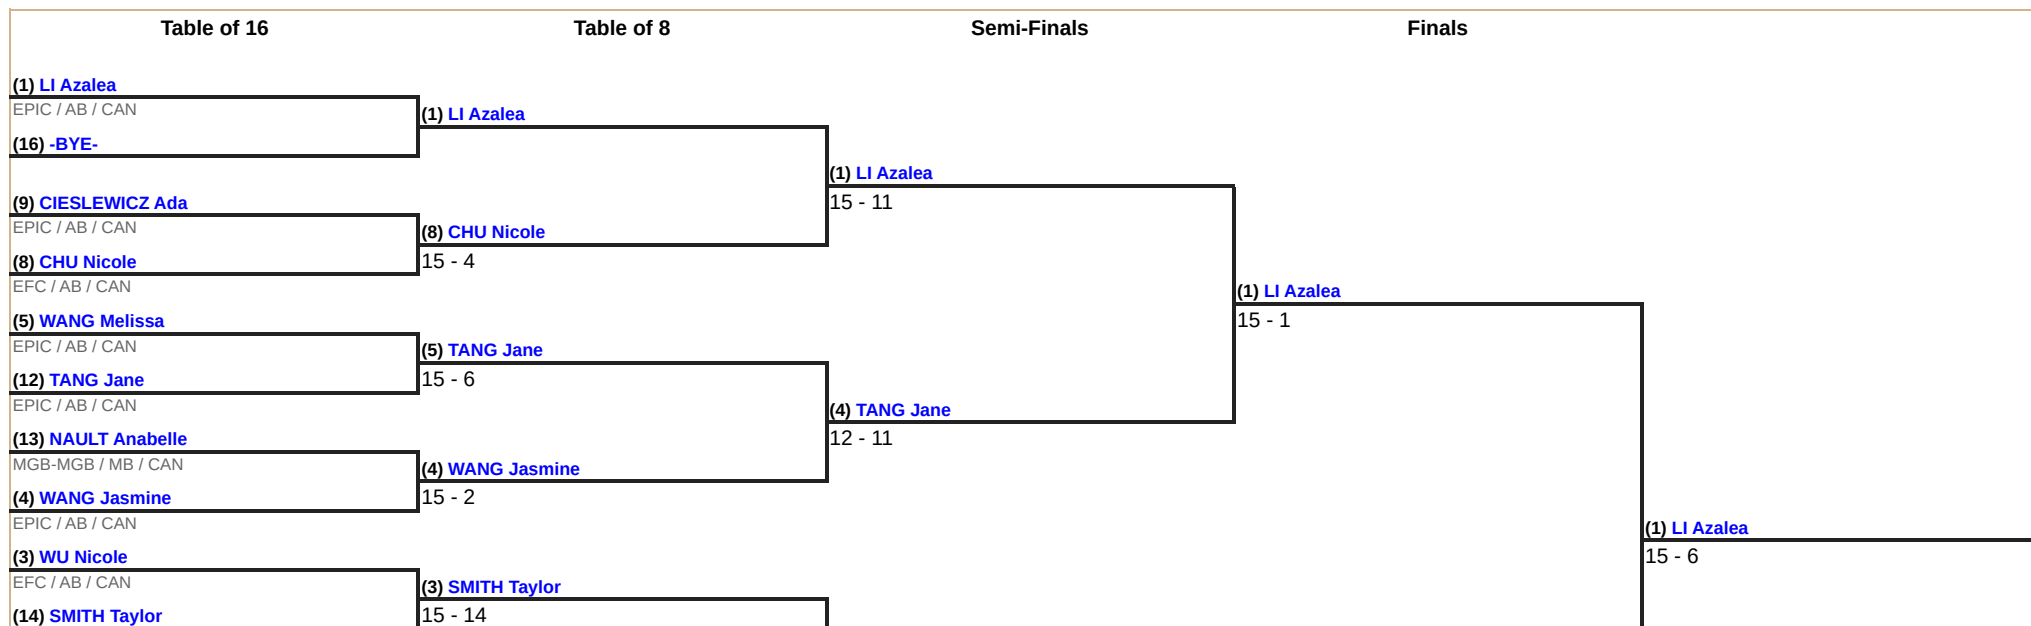

ROUND #2 - DE - ROUND SEEDING

Seed	Name	Club(s)	Division	Country	V	V/M	TS	TR	Ind	Status
1	LI Azalea	EPIC	AB	CAN	5	0.83	29	17	+12	Advanced
2	AL-BATTAINEH Eva	EFC	AB	CAN	5	0.83	29	18	+11	Advanced
3	WU Nicole	EFC	AB	CAN	4	0.67	28	16	+12	Advanced
4	WANG Jasmine	EPIC	AB	CAN	4	0.67	25	16	+9	Advanced
5	WANG Melissa	EPIC	AB	CAN	4	0.67	26	19	+7	Advanced
6	TIAN Nina	EPIC	AB	CHN	4	0.67	26	22	+4	Advanced
7	AL-BATTAINEH Hana	EFC	AB	CAN	3	0.50	27	25	+2	Advanced
8	CHU Nicole	EFC	AB	CAN	3	0.50	21	20	+1	Advanced
9	CIESLEWICZ Ada	EPIC	AB	CAN	3	0.50	23	23	0	Advanced
10	BASAGUREN Ines	FAOC	AB	MEX	2	0.33	18	19	-1	Advanced
11	ALA VARGAS Sofia	EFC	AB	CAN	2	0.33	18	27	-9	Advanced
12	TANG Jane	EPIC	AB	CAN	2	0.33	12	25	-13	Advanced
13	NAULT Anabelle	MGB-MGB / MBR-RFC	MB	CAN	1	0.17	11	29	-18	Advanced
14	SMITH Taylor	MGB-MGB	MB	CAN	0	0.00	13	30	-17	Advanced

ROUND #2 - DE - SCORES