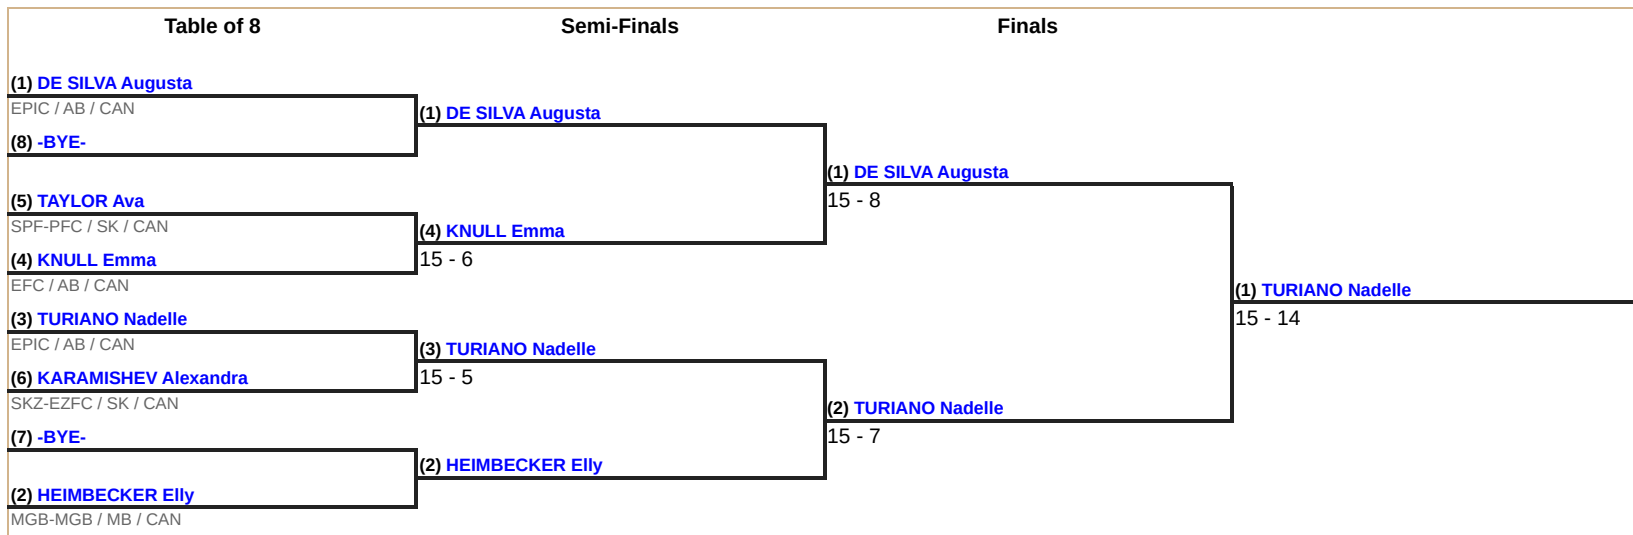

TAYLOR Ava SPF-PFC / SK / CAN	6	D2	D0	D4	D3	V5			1	0.20	14	23	-9

ROUND #2 - DE - ROUND SEEDING

Seed	Name	Club(s)	Division	Country	V	V/M	TS	TR	Ind	Status
1	DE SILVA Augusta	EPIC	AB	CAN	4	0.80	24	10	+14	Advanced
2	HEIMBECKER Eily	MGB-MGB	MB	CAN	4	0.80	21	15	+6	Advanced
3	TURIANO Nadelle	EPIC	AB	CAN	3	0.60	23	14	+9	Advanced
4	KNULL Emma	EFC	AB	CAN	3	0.60	17	22	-5	Advanced
5	TAYLOR Ava	SPF-PFC	SK	CAN	1	0.20	14	23	-9	Advanced
6	KARAMISHEV Alexandra	SKZ-EZFC	SK	CAN	0	0.00	10	25	-15	Advanced

ROUND #2 - DE - SCORES

Results generated by Fencing Time v4.5 Tournament Software

www.FencingTime.com

Copyright © 2018 by Fencing Time, LLC