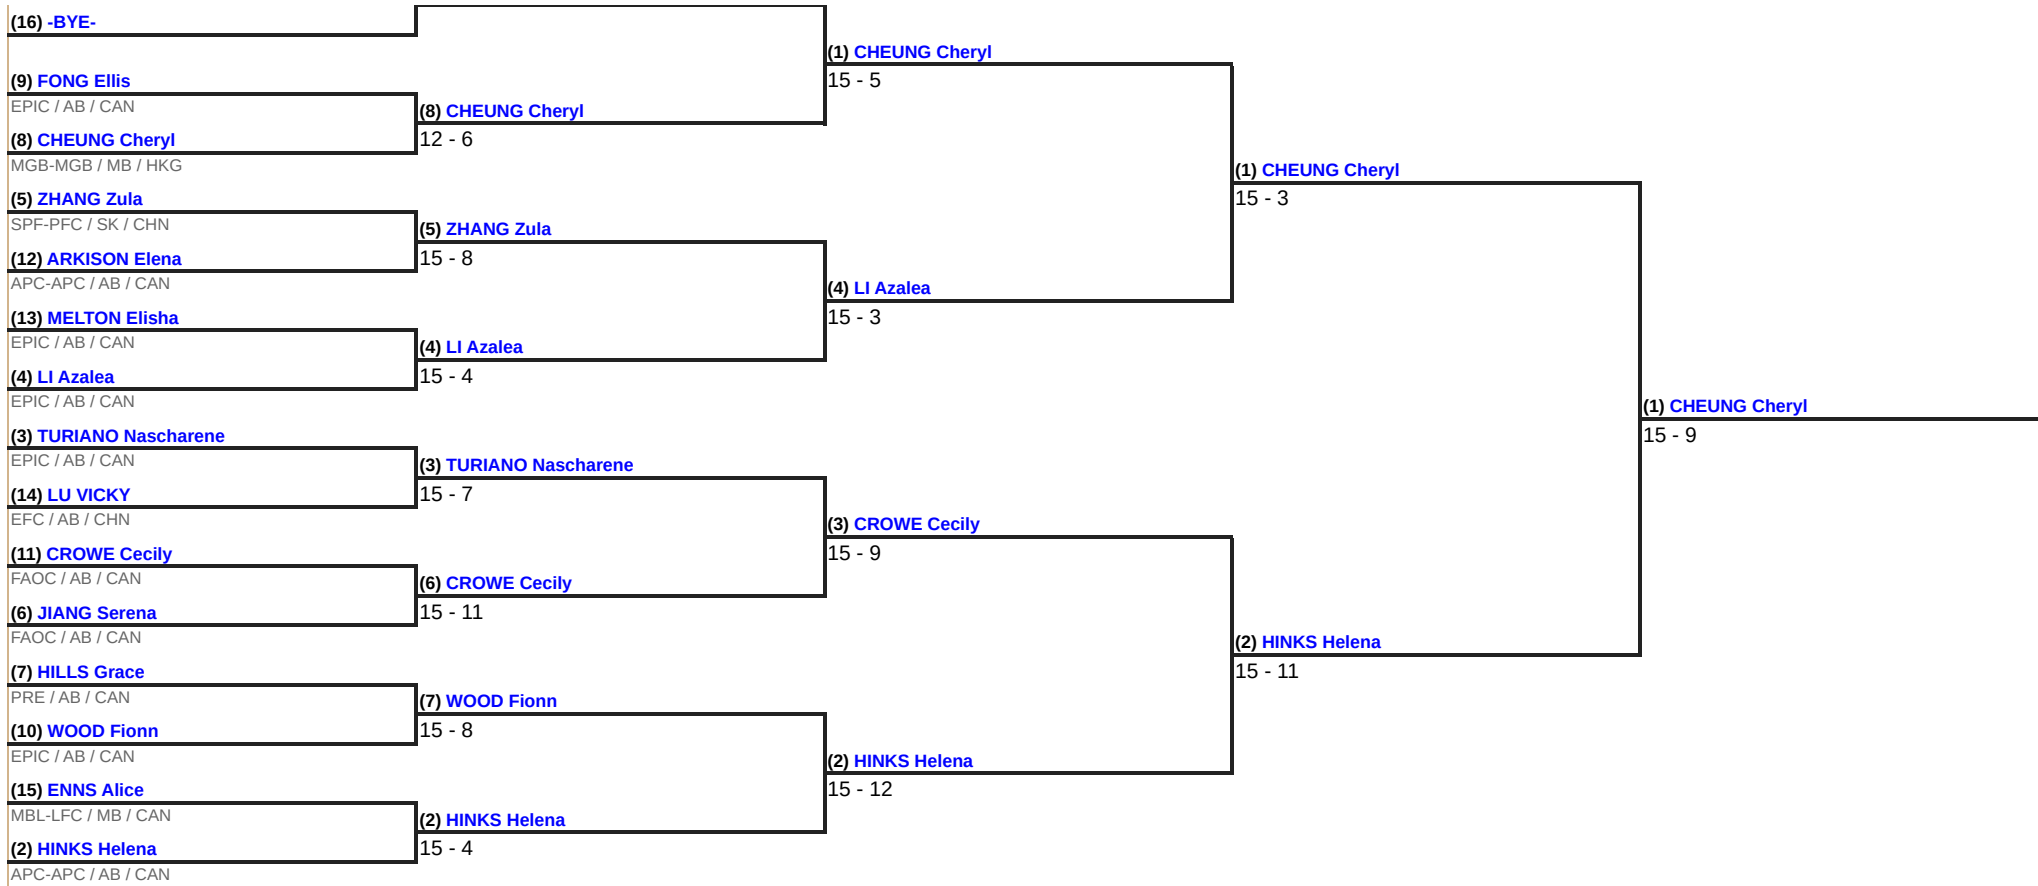

REFEREE(S):

CHARCHUK Katie

ROUND #2 - DE - ROUND SEEDING

Seed	Name	Club(s)	Division	Country	V	V/M	TS	TR	Ind	Status
1	SMITH Taylor	MGB-MGB	MB	CAN	4	1.00	20	9	+11	Advanced
2	HINKS Helena	APC-APC	AB	CAN	4	1.00	20	11	+9	Advanced
3	TURIANO Nascharene	EPIC	AB	CAN	3	0.75	17	8	+9	Advanced
4	LI Azalea	EPIC	AB	CAN	3	0.75	19	11	+8	Advanced
5	ZHANG Zula	SPF-PFC	SK	CHN	3	0.75	19	13	+6	Advanced
6	JIANG Serena	FAOC	AB	CAN	3	0.75	18	13	+5	Advanced
7	HILLS Grace	PRE	AB	CAN	2	0.50	16	14	+2	Advanced
8	CHEUNG Cheryl	MGB-MGB / MBL-LFC	MB	HKG	2	0.50	15	14	+1	Advanced
9	FONG Ellis	EPIC	AB	CAN	2	0.50	16	17	-1	Advanced
10	WOOD Fionn	EPIC	AB	CAN	1	0.25	13	16	-3	Advanced
11	CROWE Cecily	FAOC	AB	CAN	1	0.25	13	17	-4	Advanced
12	ARKISON Elena	APC-APC	AB	CAN	1	0.25	12	18	-6	Advanced
13	MELTON Elisha	EPIC	AB	CAN	1	0.25	11	19	-8	Advanced
14	LU VICKY	EFC	AB	CHN	0	0.00	7	20	-13	Advanced
15	ENNS Alice	MBL-LFC	MB	CAN	0	0.00	4	20	-16	Advanced

ROUND #2 - DE - SCORES

Table of 16	Table of 8	Semi-Finals	Finals
(1) SMITH Taylor MGB-MGB / MB / CAN	(1) SMITH Taylor		

Results generated by Fencing Time v4.5 Tournament Software
www.FencingTime.com
 Copyright © 2018 by Fencing Time, LLC