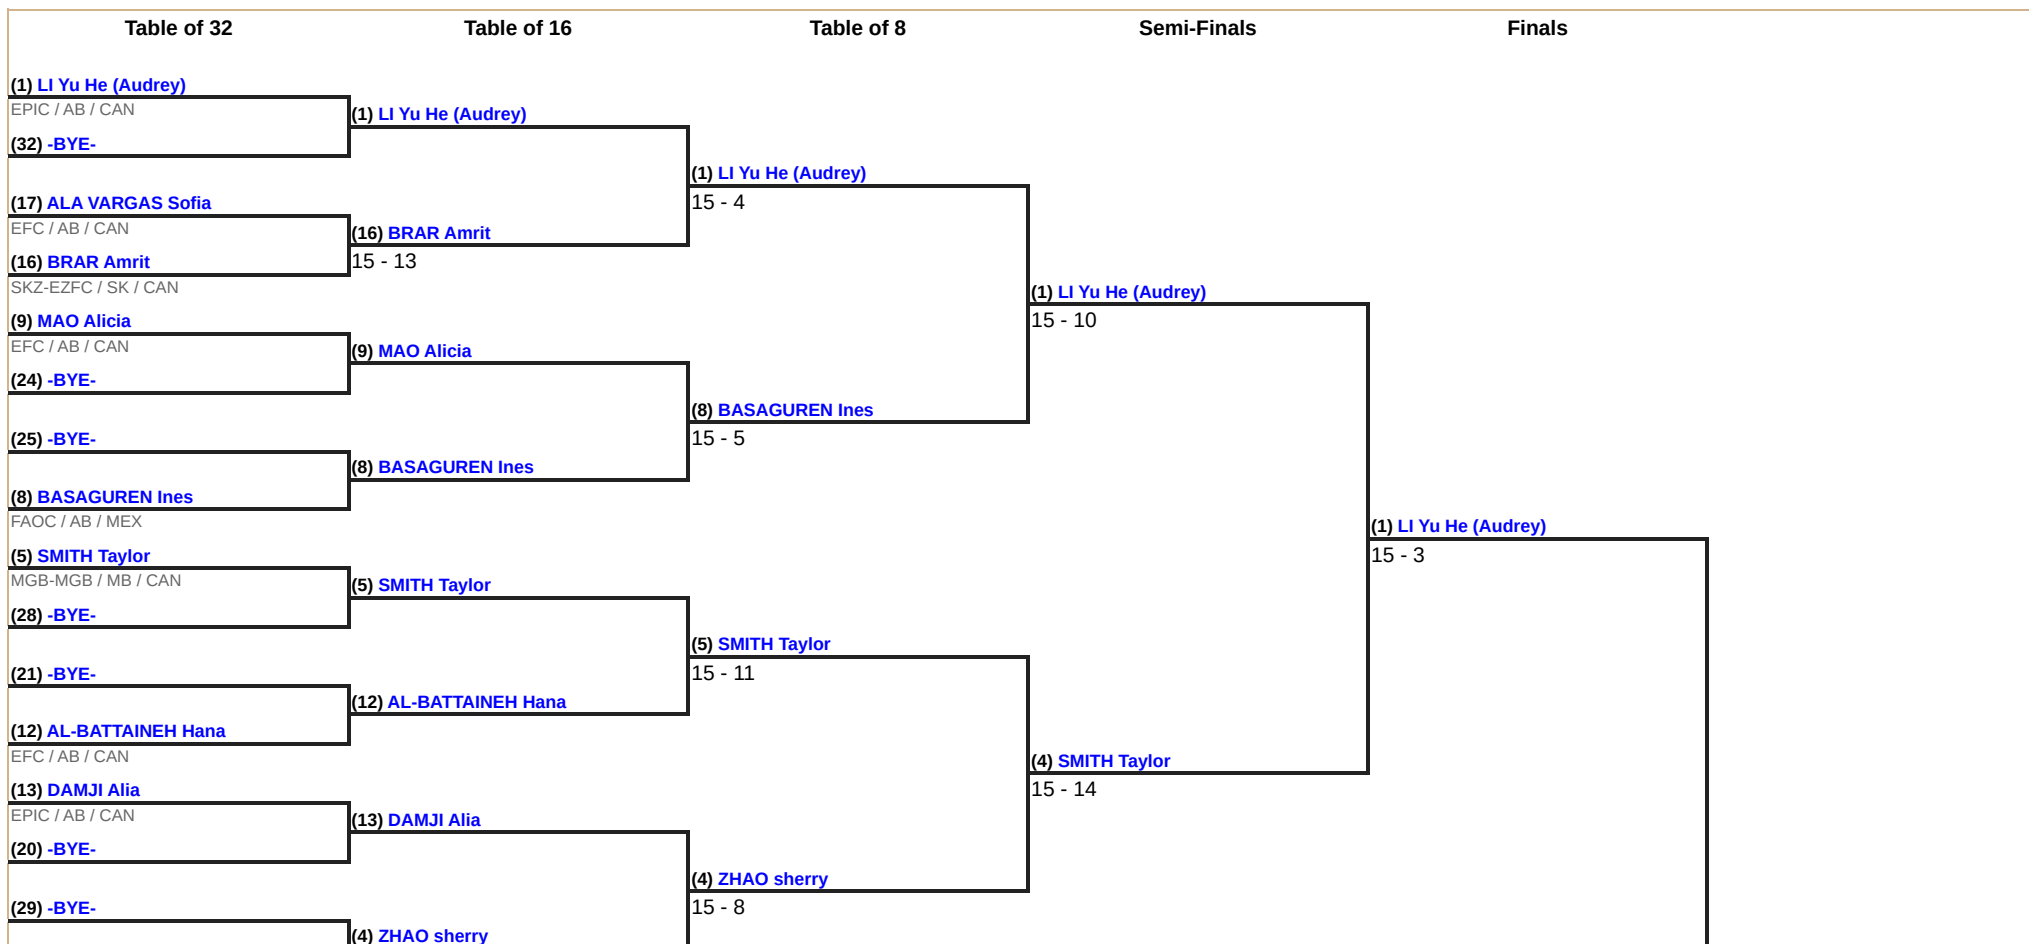

10	BOWLES Abigail	SPF-PFC	SK	CAN	2	0.40	19	20	-1	Advanced
11T	CIESLEWICZ Ada	EPIC	AB	CAN	2	0.40	17	22	-5	Advanced
11T	AL-BATTAINEH Hana	EFC	AB	CAN	2	0.40	17	22	-5	Advanced
13	DAMJI Alia	EPIC	AB	CAN	2	0.40	13	22	-9	Advanced
14	FONG Ellis	EPIC	AB	CAN	2	0.33	20	23	-3	Advanced
15	TANG Jane	EPIC	AB	CAN	2	0.33	19	26	-7	Advanced
16	BRAR Amrit	SKZ-EZFC	SK	CAN	1	0.20	15	21	-6	Advanced
17	ALA VARGAS Sofia	EFC	AB	CAN	1	0.20	15	22	-7	Advanced
18	WANG Jasmine	EPIC	AB	CAN	1	0.17	13	28	-15	Advanced
19	LU VICKY	EFC	AB	CHN	0	0.00	10	25	-15	Advanced

ROUND #2 - DE - SCORES