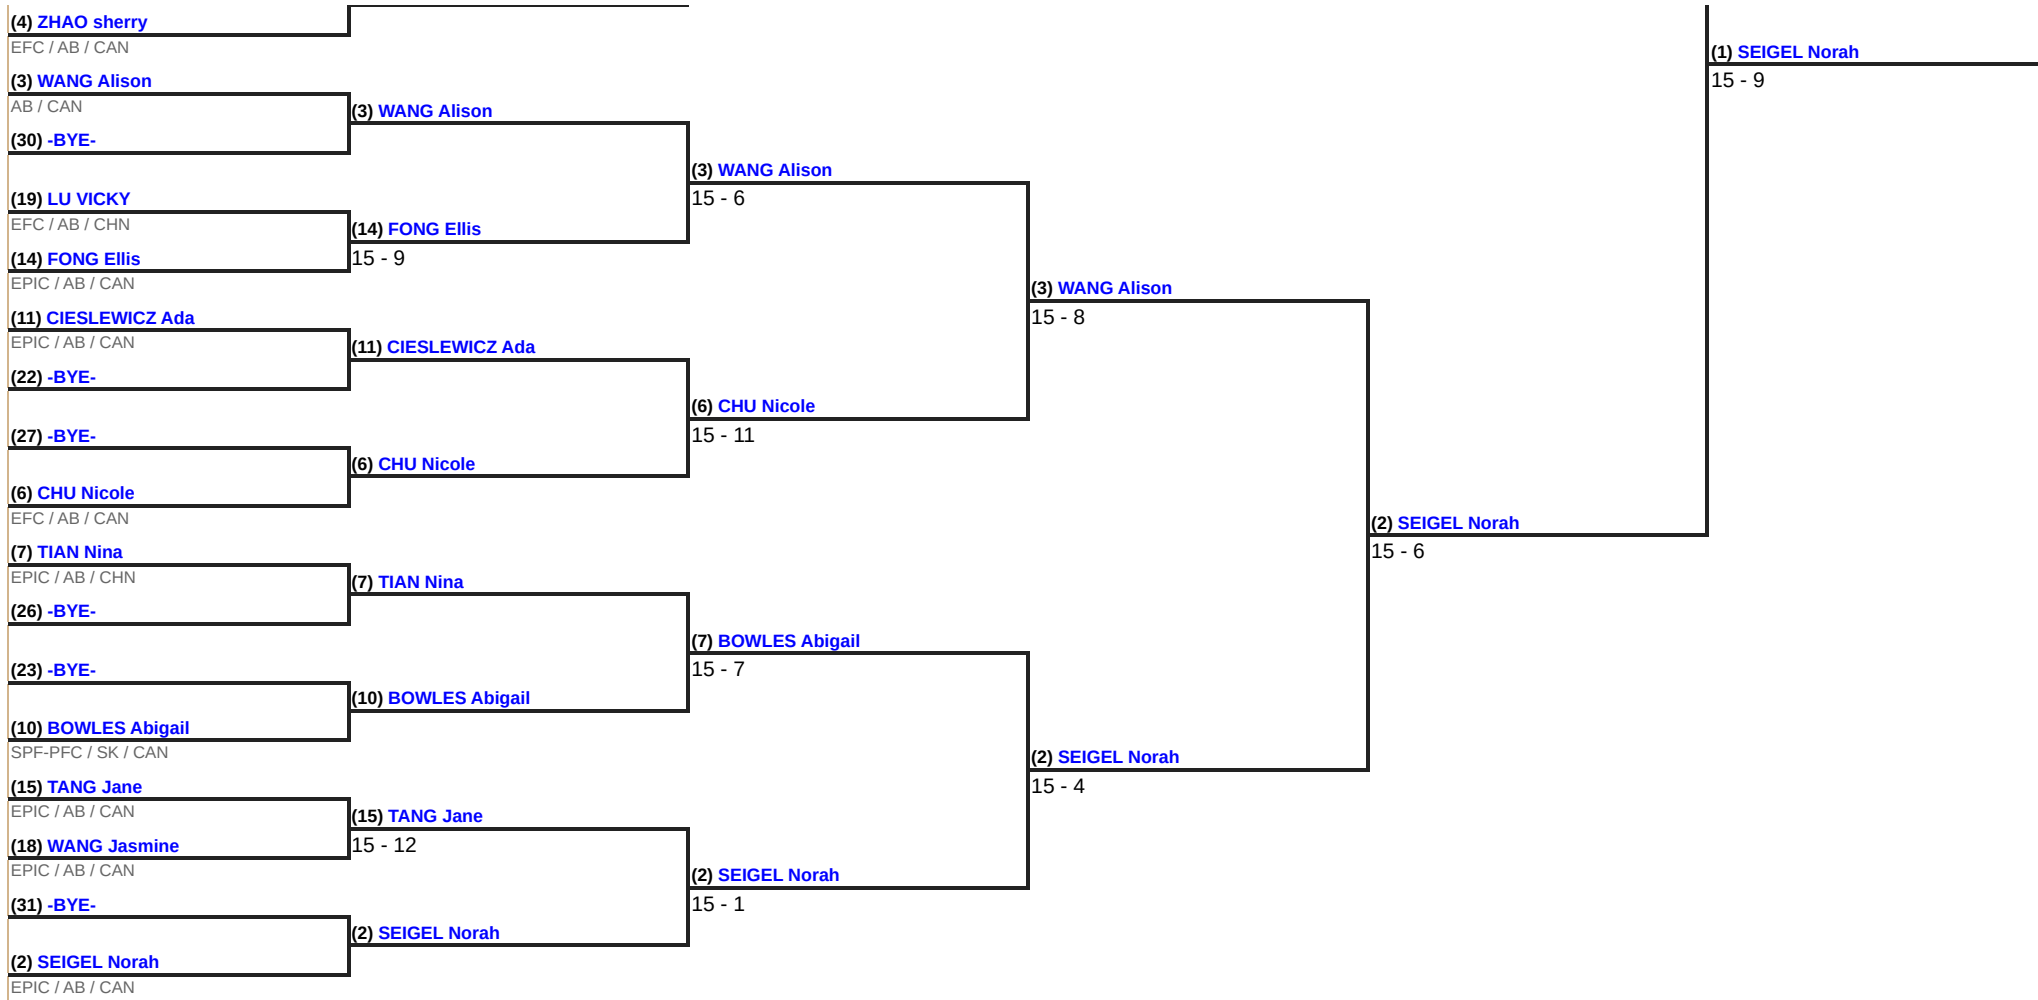

Results generated by Fencing Time v4.5 Tournament Software
www.FencingTime.com
Copyright © 2018 by Fencing Time, LLC