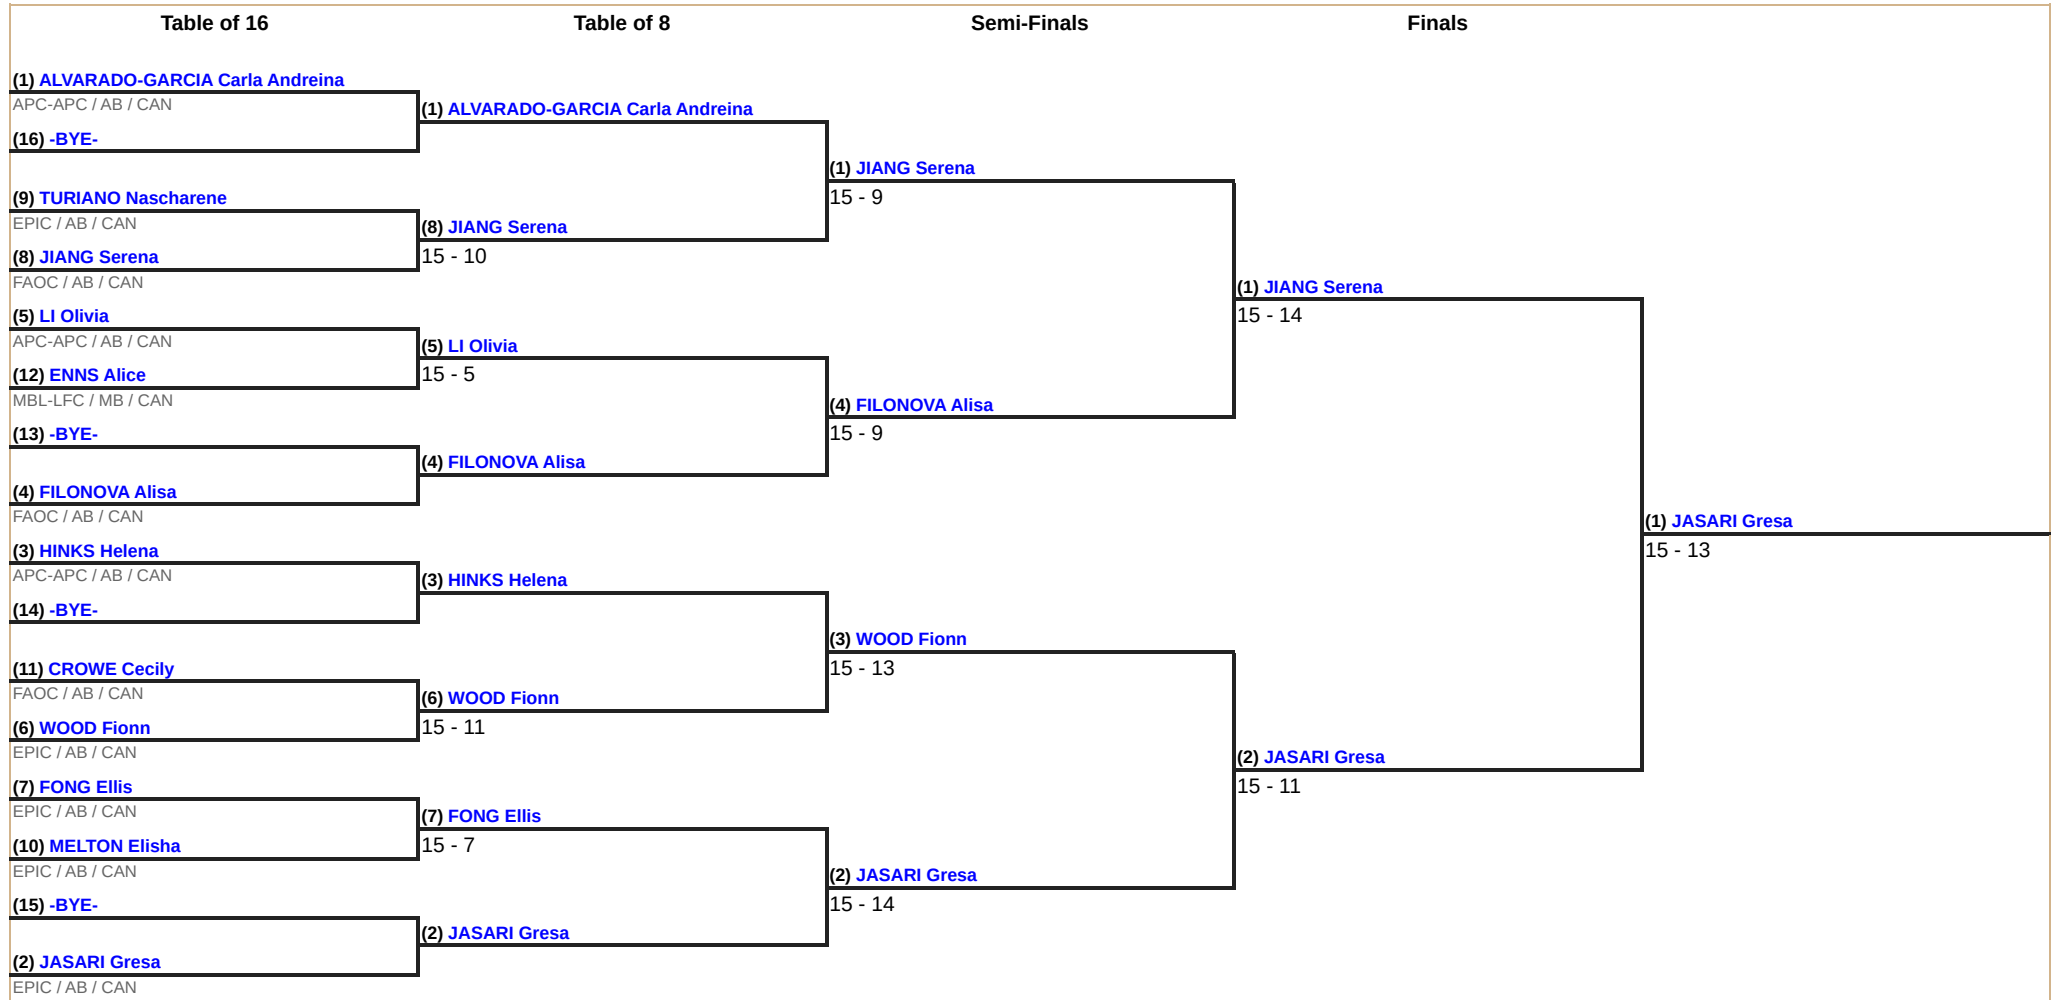

5	LI Olivia	APC-APC	AB	CAN	3	0.60	22	17	+5	Advanced
6	WOOD Fionn	EPIC	AB	CAN	3	0.60	21	20	+1	Advanced
7	FONG Ellis	EPIC	AB	CAN	3	0.60	20	19	+1	Advanced
8	JIANG Serena	FAOC	AB	CAN	3	0.60	18	17	+1	Advanced
9	TURIANO Nascharene	EPIC	AB	CAN	1	0.20	16	22	-6	Advanced
10	MELTON Elisha	EPIC	AB	CAN	1	0.20	15	23	-8	Advanced
11	CROWE Cecily	FAOC	AB	CAN	0	0.00	13	25	-12	Advanced
12	ENNS Alice	MBL-LFC	MB	CAN	0	0.00	9	25	-16	Advanced

ROUND #2 - DE - SCORES