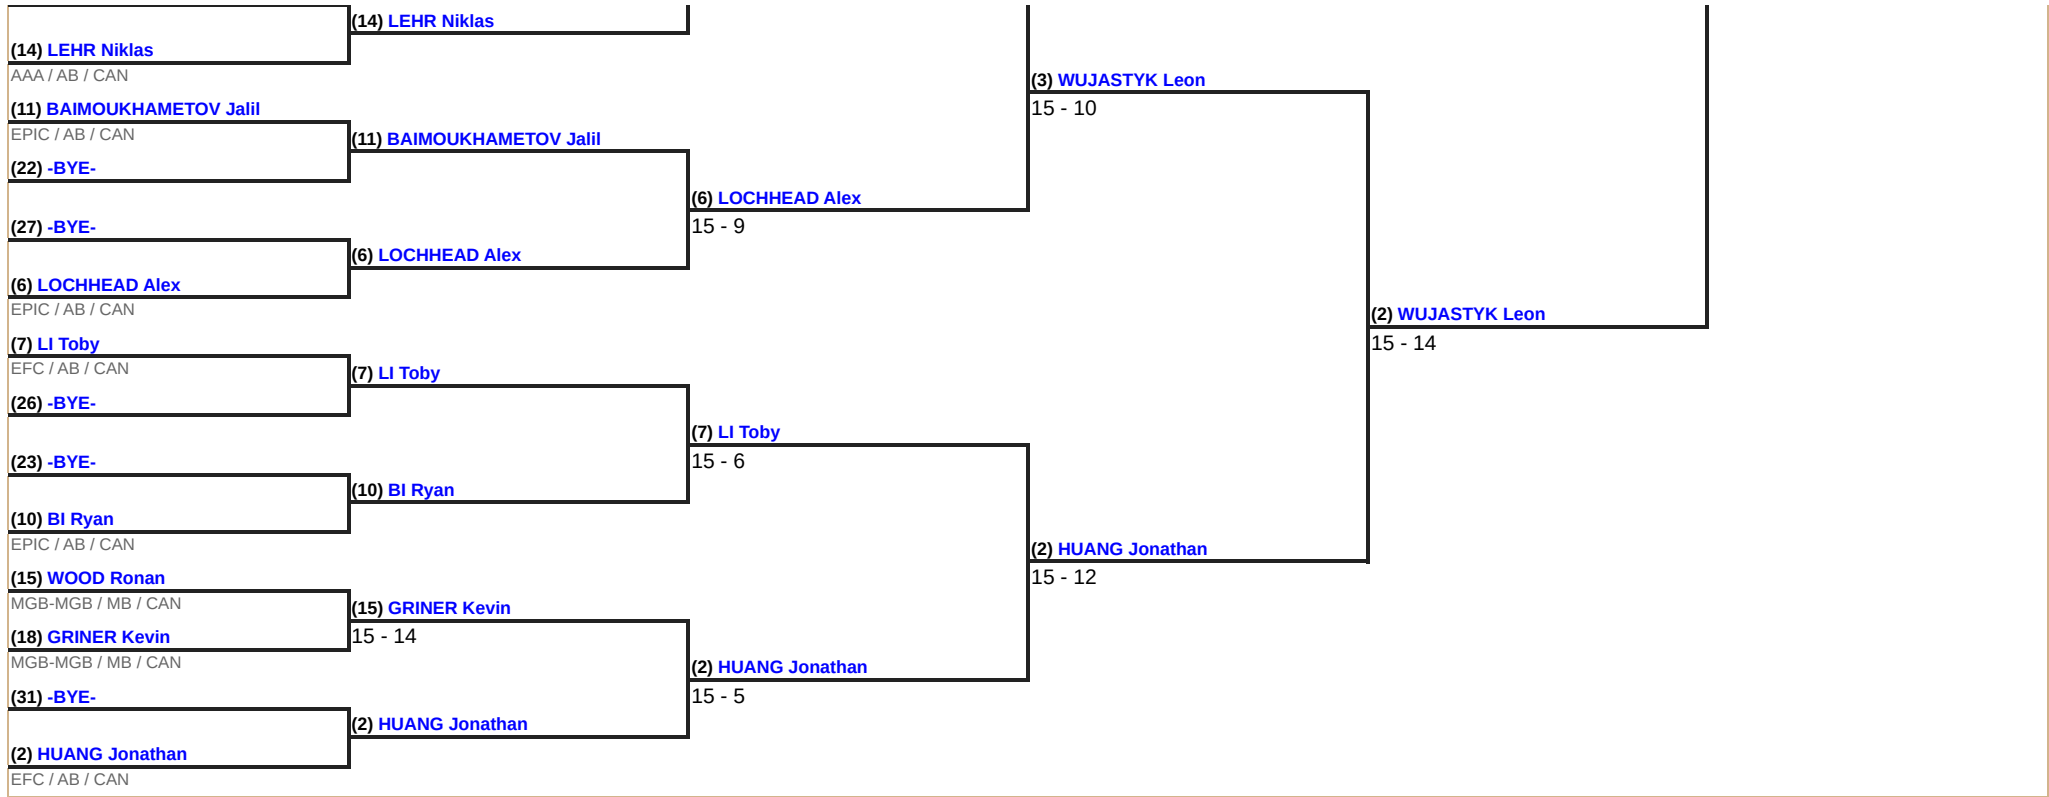

Results generated by Fencing Time v4.5 Tournament Software
www.FencingTime.com
Copyright © 2018 by Fencing Time, LLC