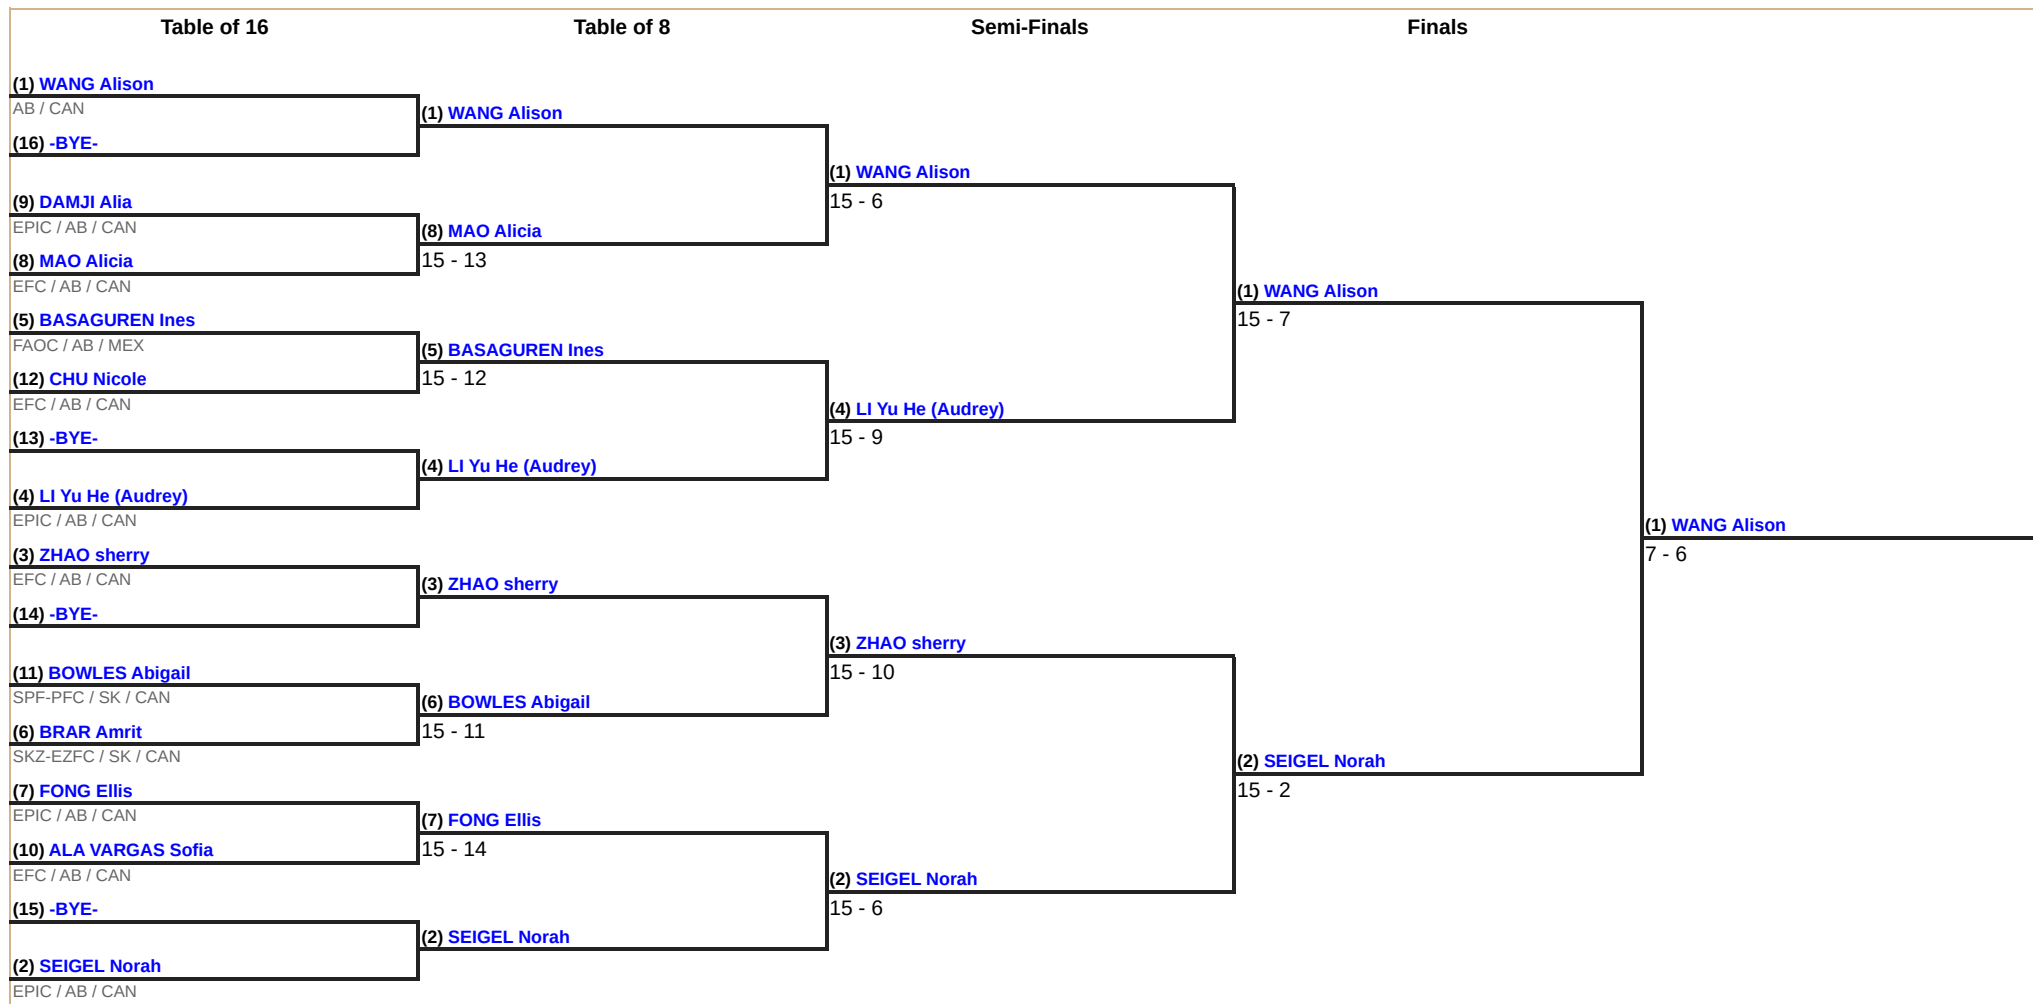

5	BASAGUREN Ines	FAOC	AB	MEX	3	0.60	18	12	+6	Advanced
6	BRAR Amrit	SKZ-EZFC	SK	CAN	3	0.60	19	16	+3	Advanced
7	FONG Ellis	EPIC	AB	CAN	2	0.40	20	21	-1	Advanced
8	MAO Alicia	EFC	AB	CAN	2	0.40	15	20	-5	Advanced
9	DAMJI Alia	EPIC	AB	CAN	2	0.40	13	22	-9	Advanced
10	ALA VARGAS Sofia	EFC	AB	CAN	1	0.20	10	20	-10	Advanced
11	BOWLES Abigail	SPF-PFC	SK	CAN	0	0.00	12	25	-13	Advanced
12	CHU Nicole	EFC	AB	CAN	0	0.00	4	25	-21	Advanced

ROUND #2 - DE - SCORES