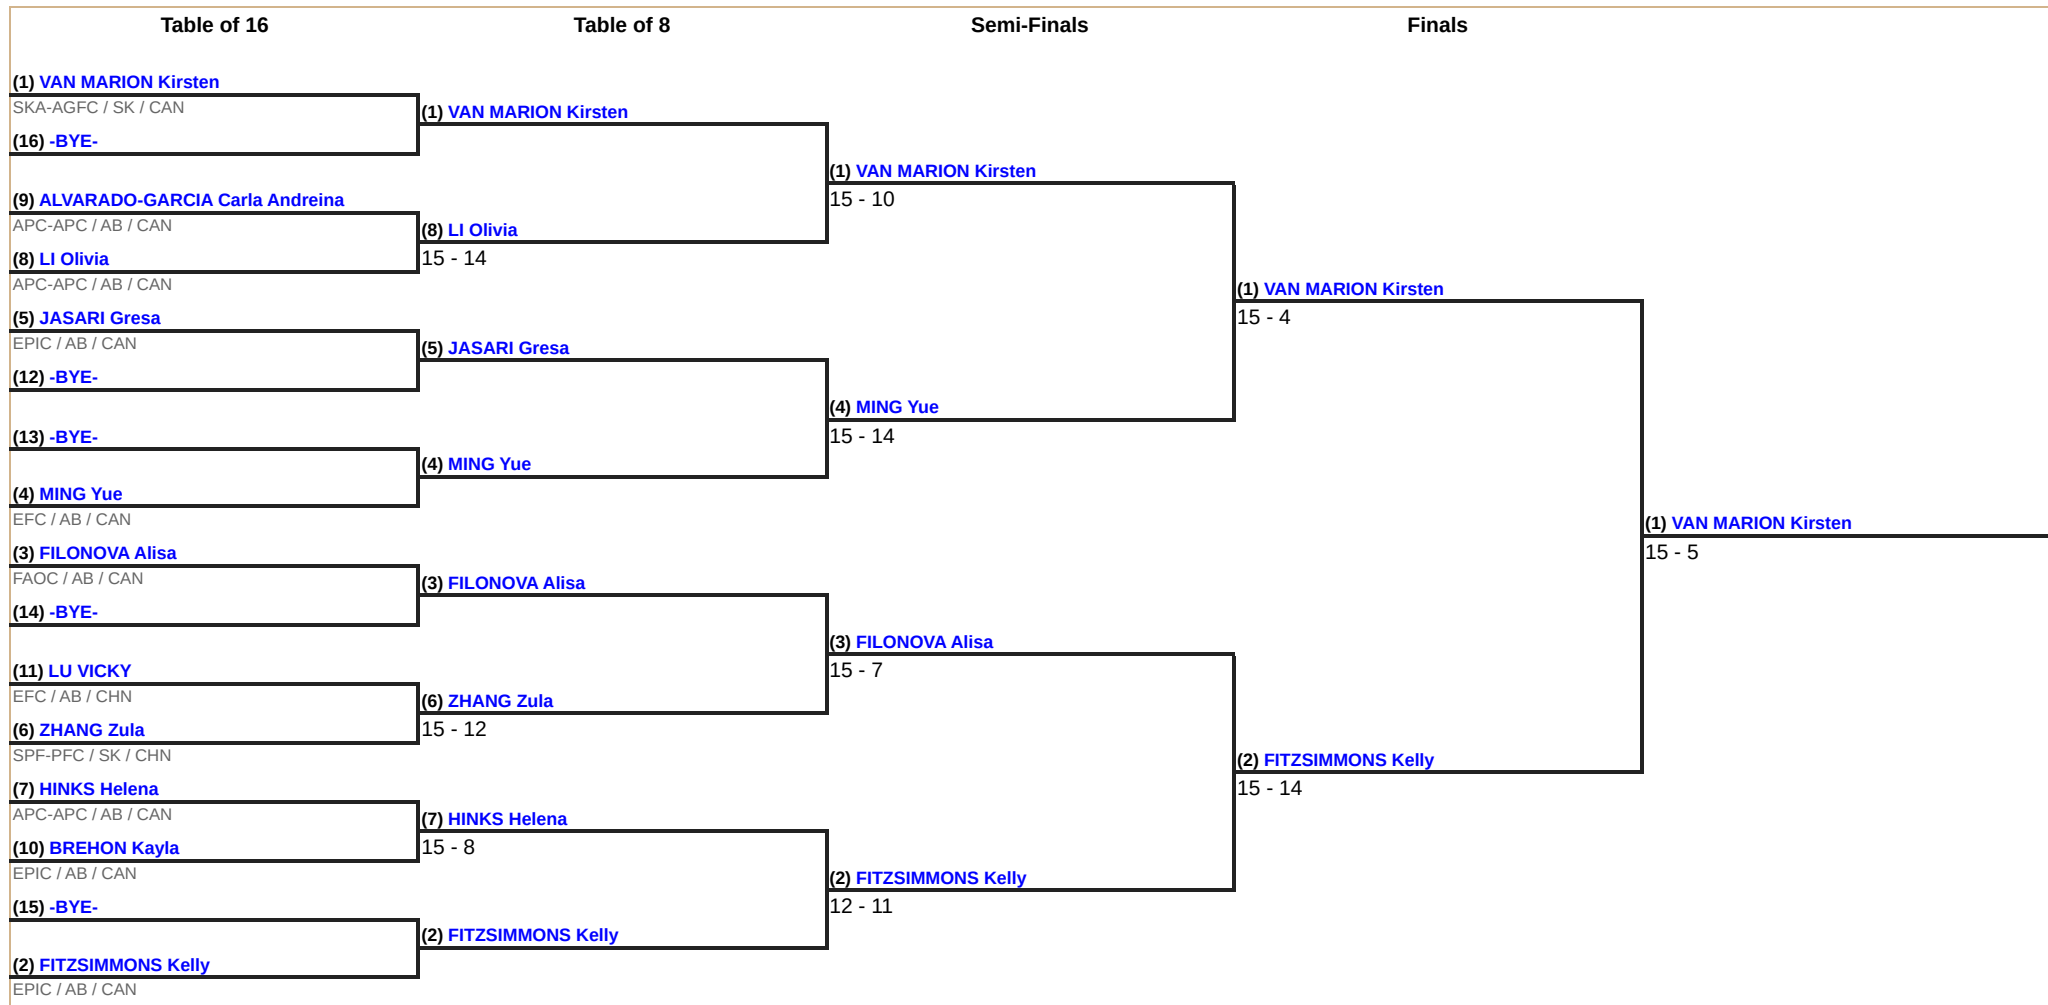

8	LI Olivia	APC-APC	AB	CAN	1	0.25	14	18	-4	Advanced
9	ALVARADO-GARCIA Carla Andreina	APC-APC	AB	CAN	1	0.20	16	22	-6	Advanced
10	BREHON Kayla	EPIC	AB	CAN	0	0.00	8	20	-12	Advanced
11	LU VICKY	EFC	AB	CHN	0	0.00	9	25	-16	Advanced

ROUND #2 - DE - SCORES

Results generated by Fencing Time v4.5 Tournament Software

www.FencingTime.com

Copyright © 2018 by Fencing Time, LLC