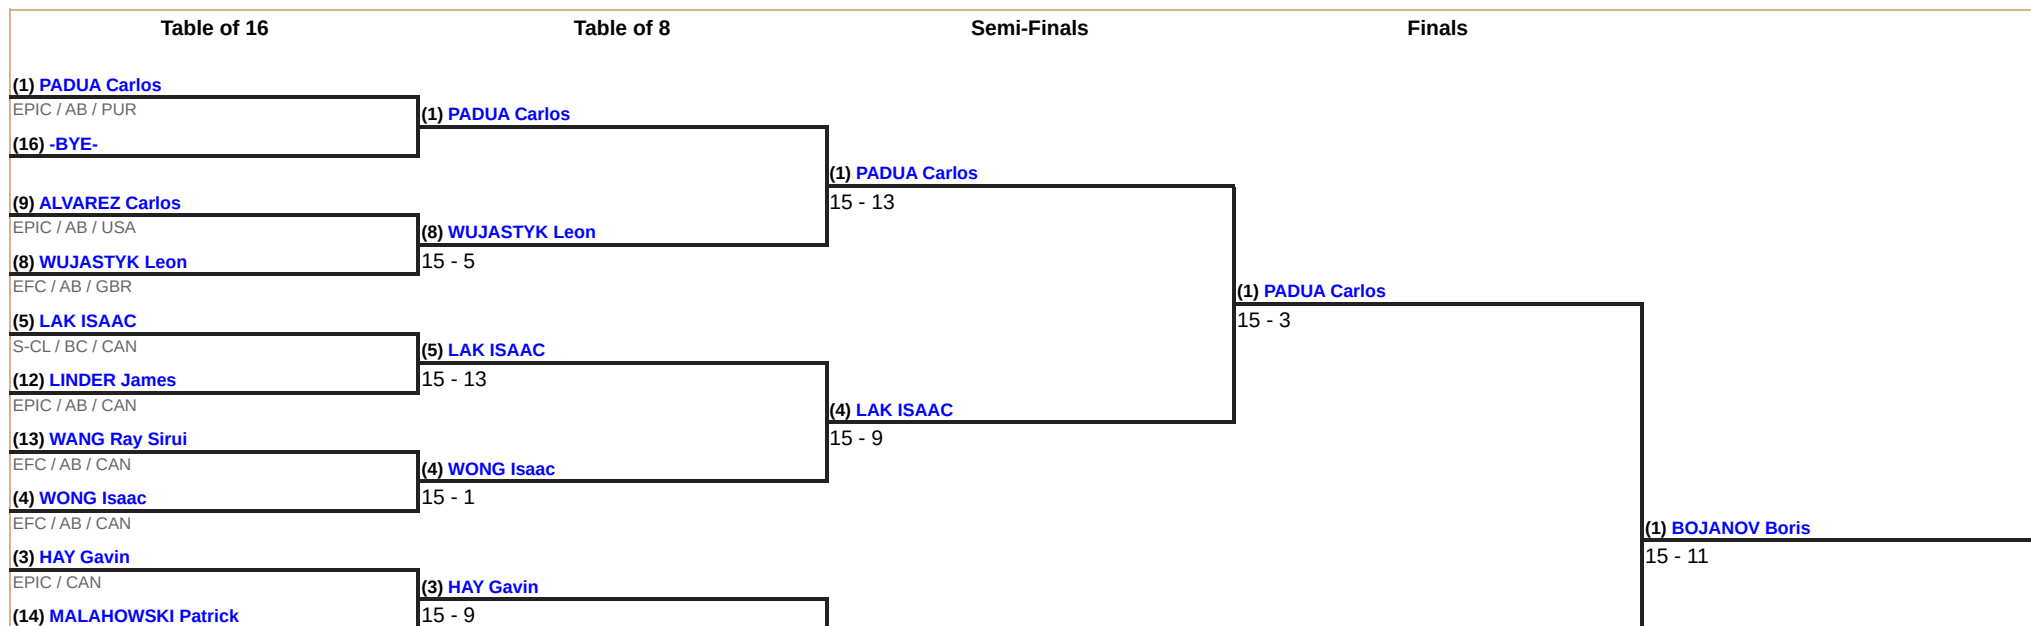

ROUND #2 - DE - ROUND SEEDING

Seed	Name	Club(s)	Division	Country	V	V/M	TS	TR	Ind	Status
1	PADUA Carlos	EPIC	AB	PUR	6	1.00	30	4	+26	Advanced
2	BOJANOV Boris	EPIC	AB	CAN	6	1.00	30	10	+20	Advanced
3	HAY Gavin	EPIC		CAN	5	0.83	28	13	+15	Advanced
4	WONG Isaac	EFC	AB	CAN	5	0.83	26	11	+15	Advanced
5	LAK ISAAC	S-CL	BC	CAN	3	0.50	26	19	+7	Advanced
6	LOCHHEAD Alex	EPIC	AB	CAN	3	0.50	23	18	+5	Advanced
7	HUANG Jonathan	EFC	AB	CAN	3	0.50	24	26	-2	Advanced
8	WUJASTYK Leon	EFC	AB	GBR	3	0.50	18	20	-2	Advanced
9	ALVAREZ Carlos	EPIC	AB	USA	3	0.50	16	26	-10	Advanced
10	LI Toby	EFC	AB	CAN	2	0.33	14	21	-7	Advanced
11	LEHR Niklas	AAA	AB	CAN	2	0.33	17	25	-8	Advanced
12	LINDER James	EPIC	AB	CAN	1	0.17	11	28	-17	Advanced
13T	MALAHOWSKI Patrick	MFA		USA	0	0.00	9	30	-21	Advanced
13T	WANG Ray Sirui	EFC	AB	CAN	0	0.00	9	30	-21	Advanced

ROUND #2 - DE - SCORES