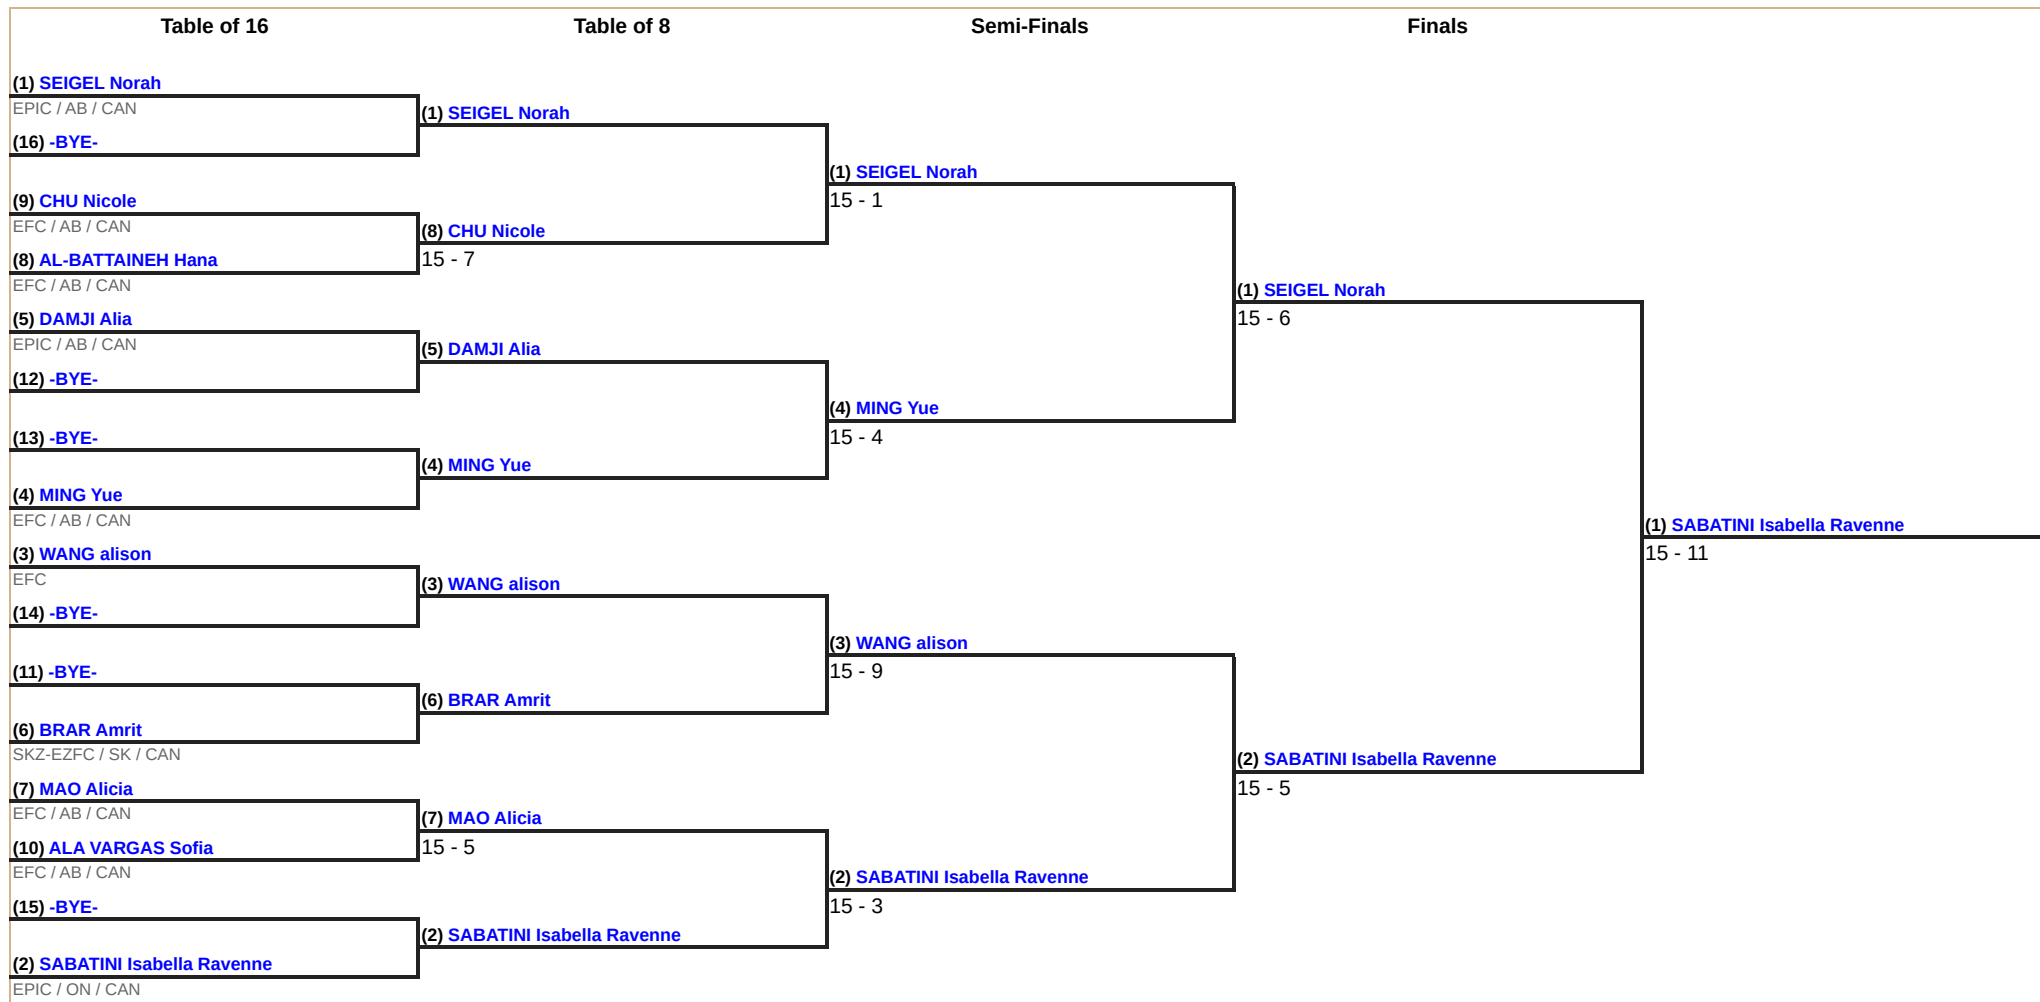

MAO Alicia EFC / AB / CAN	1		D2	V5	D2	D2		1	0.25	11	18	-7
MING Yue EFC / AB / CAN	2	V5		V5	V5	D1		3	0.75	16	10	+6
AL-BATTAINEH Hana EFC / AB / CAN	3	D3	D2		V5	D0		1	0.25	10	19	-9
BRAR Amrit SKZ-EZFC / SK / CAN	4	V5	D1	D4		D1		1	0.25	11	17	-6
SEIGEL Norah EPIC / AB / CAN	5	V5	V5	V5	V5			4	1.00	20	4	+16

POOL #2

	#	1	2	3	4	5	V	V/M	TS	TR	Ind
SABATINI Isabella Ravenne EPIC / ON / CAN	1		V5	V5	V5	V5	4	1.00	20	7	+13
ALA VARGAS Sofia EFC / AB / CAN	2	D1		D2	D1	D0	0	0.00	4	20	-16
DAMJI Alia EPIC / AB / CAN	3	D2	V5		V5	D2	2	0.50	14	13	+1
CHU Nicole EFC / AB / CAN	4	D0	V5	D1		D0	1	0.25	6	16	-10
WANG alison EFC	5	D4	V5	V5	V5		3	0.75	19	7	+12

ROUND #2 - DE - ROUND SEEDING

Seed	Name	Club(s)	Division	Country	V	V/M	TS	TR	Ind	Status
1	SEIGEL Norah	EPIC	AB	CAN	4	1.00	20	4	+16	Advanced
2	SABATINI Isabella Ravenne	EPIC	ON	CAN	4	1.00	20	7	+13	Advanced
3	WANG alison	EFC			3	0.75	19	7	+12	Advanced
4	MING Yue	EFC	AB	CAN	3	0.75	16	10	+6	Advanced
5	DAMJI Alia	EPIC	AB	CAN	2	0.50	14	13	+1	Advanced
6	BRAR Amrit	SKZ-EZFC	SK	CAN	1	0.25	11	17	-6	Advanced
7	MAO Alicia	EFC	AB	CAN	1	0.25	11	18	-7	Advanced
8	AL-BATTAINEH Hana	EFC	AB	CAN	1	0.25	10	19	-9	Advanced
9	CHU Nicole	EFC	AB	CAN	1	0.25	6	16	-10	Advanced
10	ALA VARGAS Sofia	EFC	AB	CAN	0	0.00	4	20	-16	Advanced

ROUND #2 - DE - SCORES

Results generated by Fencing Time v4.5 Tournament Software
www.FencingTime.com
Copyright © 2018 by Fencing Time, LLC