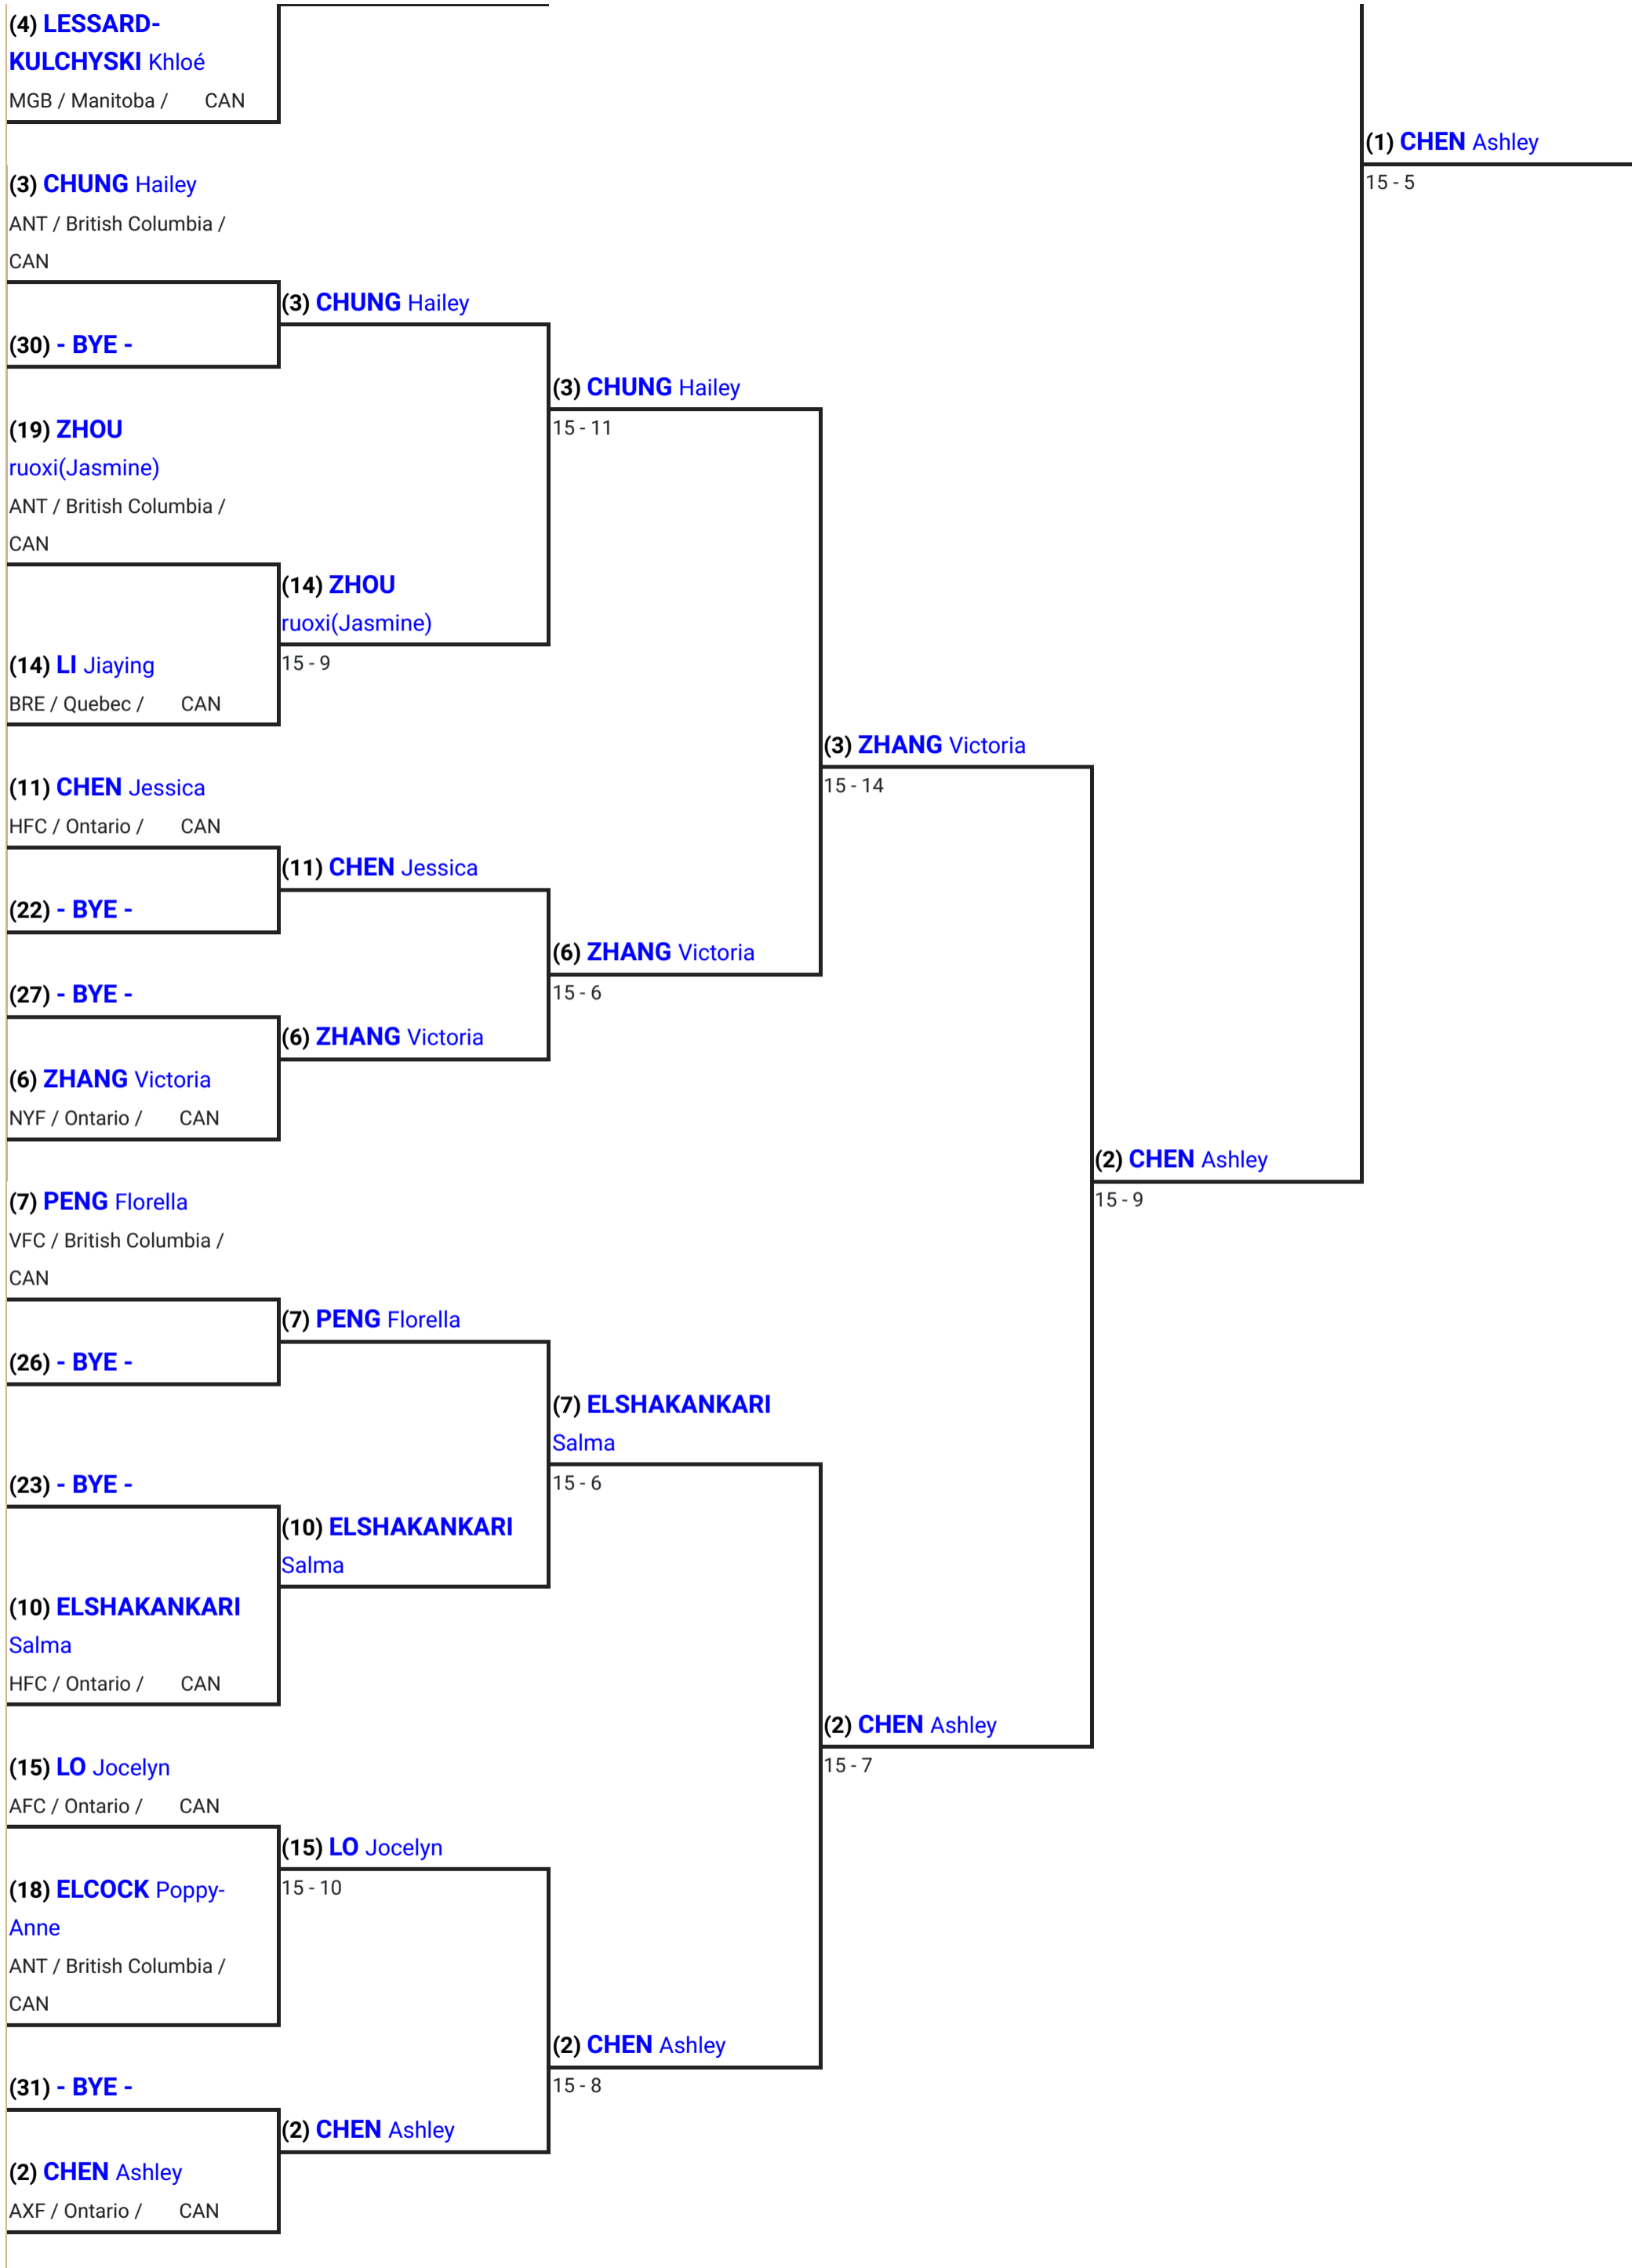

Final Results

Search

[CSV](#)

Place	Name	Club(s)	Division	Country
1	CHEN Ashley	Axis Fencing Club	Ontario	CAN
2	SHI Julia	HFC	Ontario	CAN
3T	ZHANG Victoria	North York Fencing Club	Ontario	CAN
3T	SHTREVENSKY Maria	EEM - Escrime Elite Montr�al	Quebec	CAN
5	CHUNG Hailey	Antaeon Fencing Club	British Columbia	CAN
6	LESSARD-KULCHYSKI Khlo�e	Manitoba Golden Blades	Manitoba	CAN
7	ELSHAKANKARI Salma	HFC	Ontario	CAN
8	TURIANO Nadelle	Epic Fencing Club	Alberta	CAN
9	WU Helen	Axis Fencing Club	Ontario	CAN
10	PENG Florella	Vancouver Fencing Center	British Columbia	CAN
11	ZHANG chenfei	HFC	Ontario	CAN
12	CHEN Jessica	HFC	Ontario	CAN
13	BARBOSA Katia	BRE - Dynamiques de Brebeuf	Quebec	CAN
14	XIAO Julie	Align Fencing Club	Ontario	CAN
15	LO Jocelyn Y.	Align Fencing Club	Ontario	CAN
16	ZHOU ruoxi(Jasmine)	Antaeon Fencing Club	British Columbia	CAN
17	LI Jiaying	BRE - Dynamiques de Brebeuf	Quebec	CAN
18	FEENER Paige	Antaeon Fencing Club	British Columbia	CAN
19	ELCOCK Poppy-Anne	Antaeon Fencing Club	British Columbia	CAN
20	WANG Jasmine	North York Fencing Club	Ontario	CAN
21	KNULL Emma	Edmonton Fencing Club	Alberta	CAN
22	LI Sonia	Align Fencing Club	Ontario	CAN
23	TENG Emma	Align Fencing Club	Ontario	CAN
24	DE SILVA Augusta	Epic Fencing Club	Alberta	CAN
25	NEGRUT Alexia	Antaeon Fencing Club	British Columbia	CAN
26	LIU Finn	Dynamo Fencing Club	British Columbia	CAN