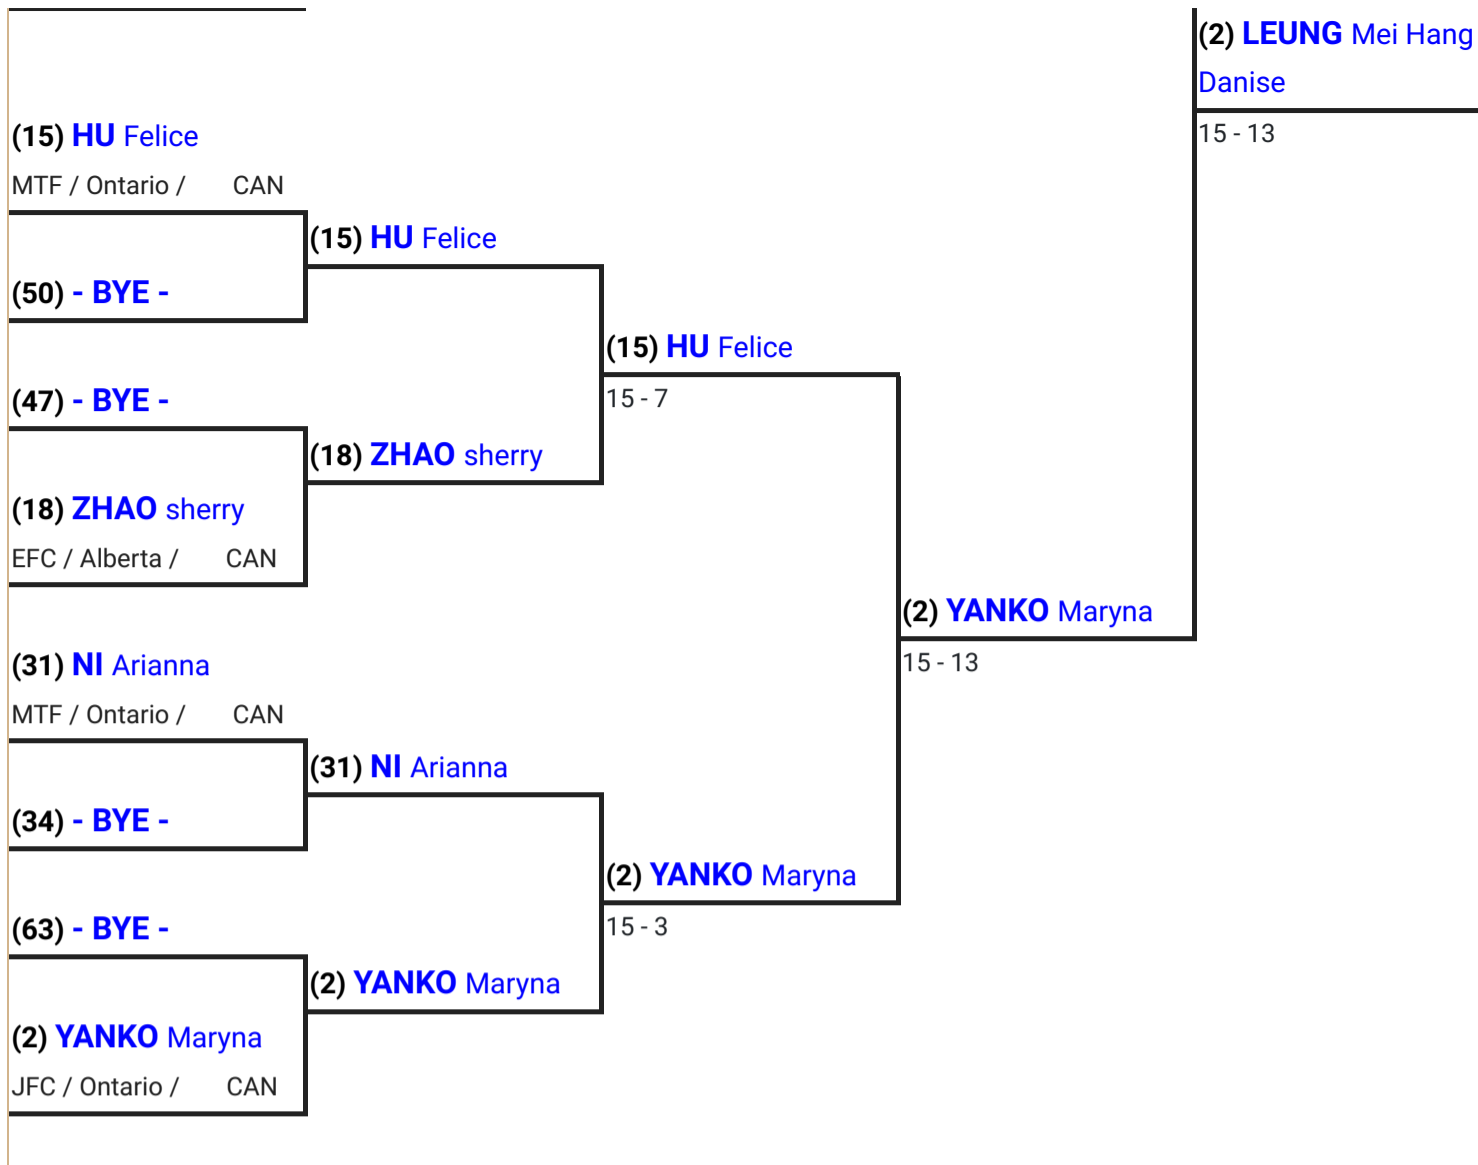

© Copyright 2023 Fencing Time, LLC
www.fencingtime.com | www.fencingtimelive.com
[Terms of Use](#) | [Privacy Policy](#)

Final Results

Search

[CSV](#)

Place	Name	Club(s)	Division	Country
1	HAYES Nadia	Dynamo Fencing Club	British Columbia	CAN
2	ZHANG Yunjia	Mountain Fencing Club	Ontario	CAN
3T	SEIGEL Norah	Epic Fencing Club	Alberta	CAN
3T	LEUNG Mei Hang Danise	Dynamo Fencing Club	British Columbia	CAN
5	YANKO Maryna	JFC	Ontario	CAN
6	GU Maggie	Dynamo Fencing Club	British Columbia	CAN
7	WANG alison	Edmonton Fencing Club	Alberta	CAN
8	LIN Zhi tong	Mountain Fencing Club	Ontario	CAN
9	SONG yuqiao	Vango Toronto	Ontario	CAN
10	PAYNOT Maira	Olympia de Montreal	Quebec	CAN
11	YAO Ada	Mountain Fencing Club	Ontario	CAN
12	LI Yu He (Audrey)	Epic Fencing Club	Alberta	CAN
13	HU Felice	Mountain Fencing Club	Ontario	CAN
14	SUN Sophia	Dynamo Fencing Club	British Columbia	CAN
15	RICHARD Dominique	Marx Fencing Club	New Brunswick	CAN
16	DONG Angela	JFC	Ontario	CAN
17	FAN Lydia	S	British Columbia	CAN
18	CHATEL Margot	Olympia de Montreal	Quebec	CAN
19	WANG SIQI	JFC	Ontario	CAN
20	ZHAO sherry	Edmonton Fencing Club	Alberta	CAN
21	HU Jenna	Dynamo Fencing Club	British Columbia	CAN
22	SOHETSKAYA Stephania	Dynamo Fencing Club	British Columbia	CAN
23	MAO Alicia	Edmonton Fencing Club	Alberta	CAN
24	CHU Nicole	Edmonton Fencing Club	Alberta	CAN
25	FETECAU Ilinca	Dynamo Fencing Club	British Columbia	CAN
26	RICHARD Clara	Marx Fencing Club	New Brunswick	CAN
27	LI Azalea	Epic Fencing Club	Alberta	CAN
28	BASAGUREN Ines	Fencing Academy of Calgary	Alberta	CAN
29T	PU claire yujie	Dynamo Fencing Club	British Columbia	CAN
29T	DAVIES Ellie	Stratford Fencing Club - Ontario	Ontario	CAN
31	NI Arianna	Mountain Fencing Club	Ontario	CAN
32	ZHANG Olivia	North York Fencing Club	Ontario	CAN
33	FONG Ellis	Epic Fencing Club	Alberta	CAN
34	BISAL Evangeline	OSM Fencing Club	British Columbia	CAN
35	YUEN Chloe	S	British Columbia	CAN
36	XU Emily	Vango Toronto	Ontario	CAN
37	MA Jennifer	Vango Toronto	Ontario	CAN
38	CHUN Adelle Ha-Eune	S	British Columbia	CAN
39	SMITH Taylor	Cavalier Fencing Club	Manitoba	CAN
40	YE Joey	Tri-City Fencing Academy	British Columbia	CAN
41	TANG Alizágada	OSM Fencing Club	British Columbia	CAN