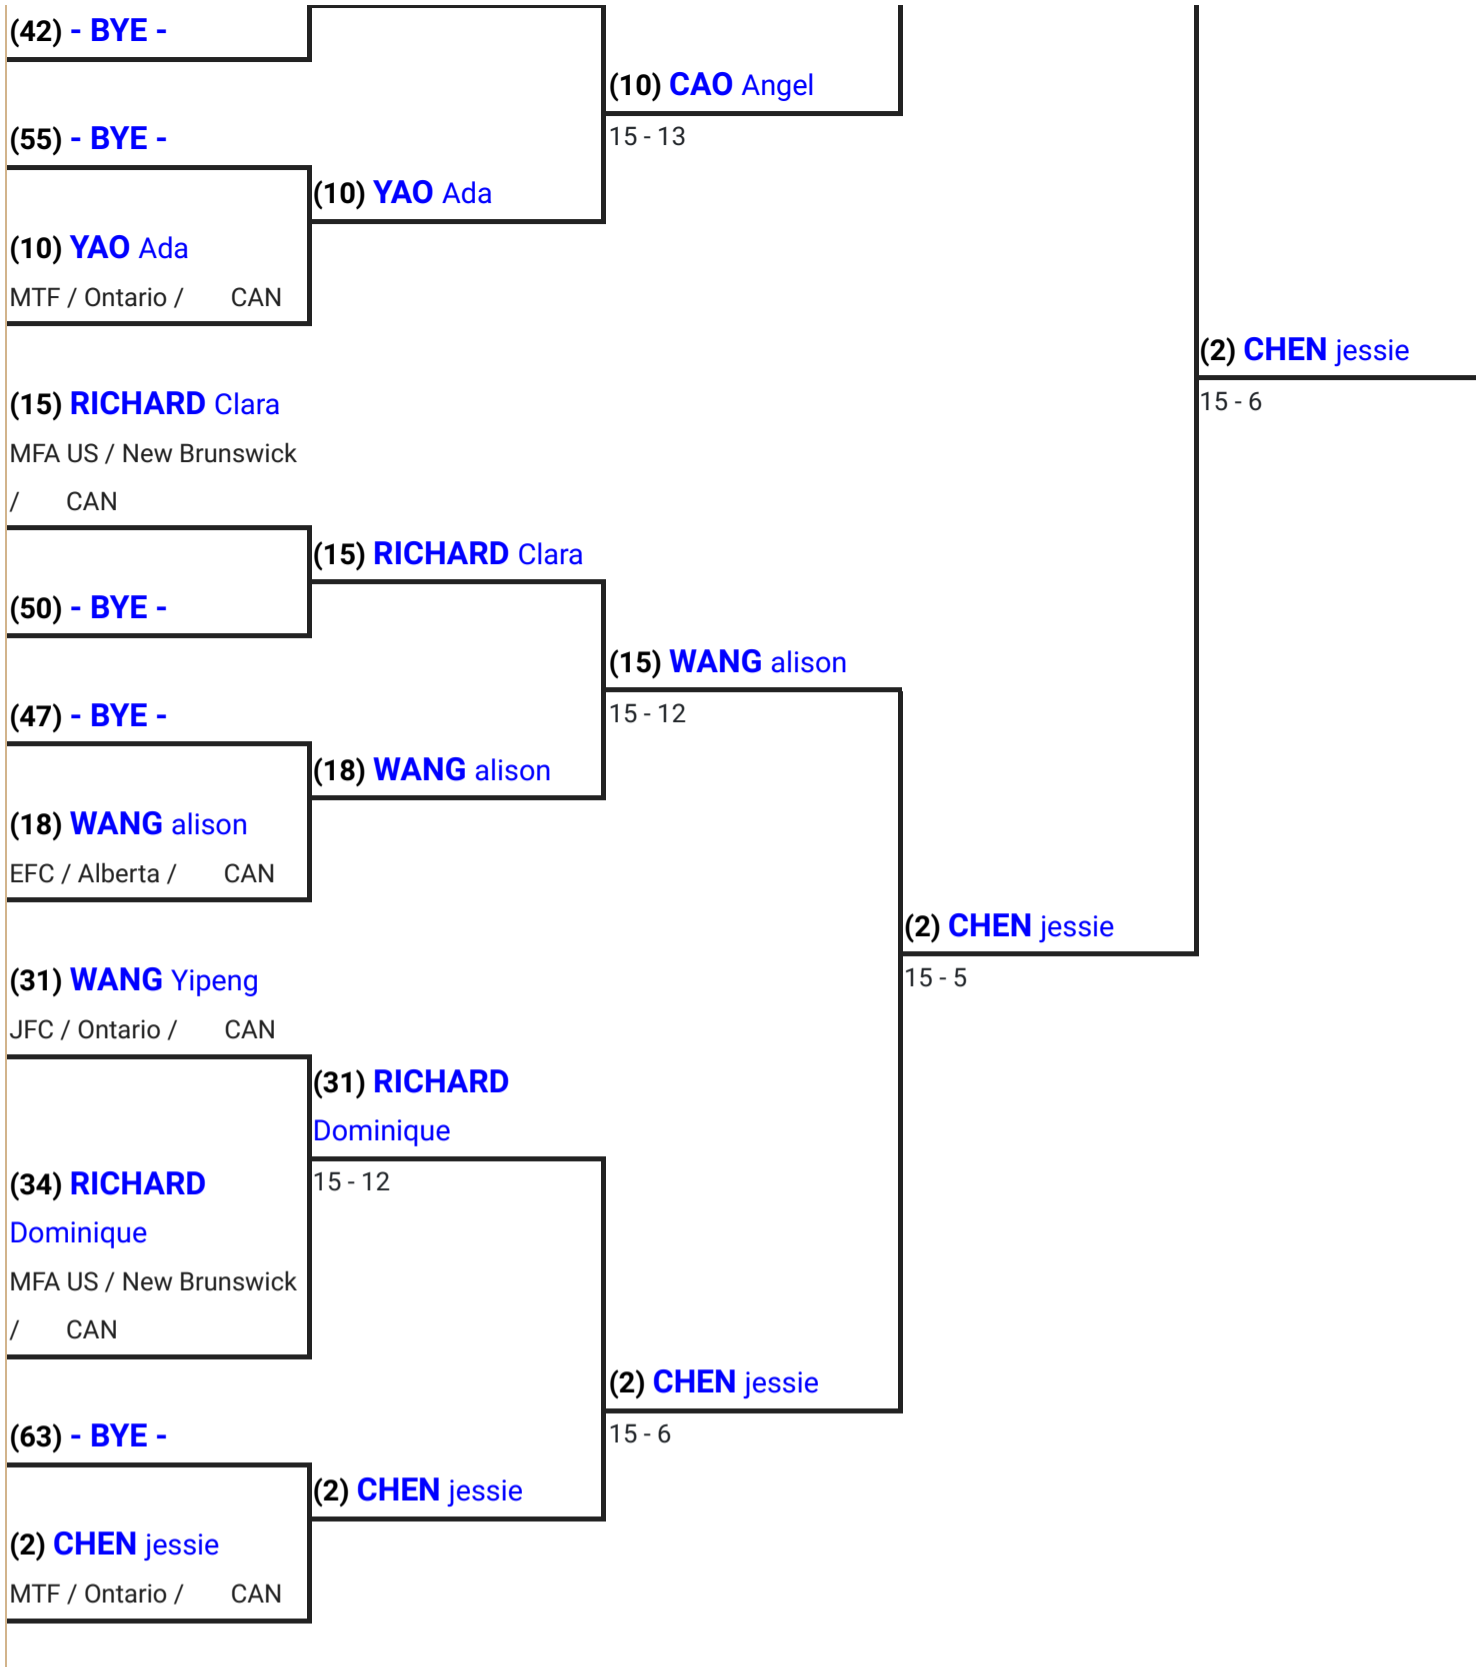

Final Results

Search

[CSV](#)

Place	Name	Club(s)	Division	Country
1	ZHANG Yunjia	Mountain Fencing Club	Ontario	CAN
2	SONG yuqiao	Vango Toronto	Ontario	CAN
3T	SABATINI Isabella Ravenne	Toronto Fencing Club	Alberta	CAN
3T	CHEN jessie	Mountain Fencing Club	Ontario	CAN
5	LIN Zhi tong	Mountain Fencing Club	Ontario	CAN
6	LOCKE Savannah	Stratford Fencing Club - Ontario	Ontario	CAN
7	HAYES Nadia	Dynamo Fencing Club	British Columbia	CAN
8	SEIGEL Norah	Epic Fencing Club	Alberta	CAN
9	UPTON Elizabeth	Toronto Fencing Club	Ontario	CAN
10	LEUNG Mei Hang Danise	Dynamo Fencing Club	British Columbia	CAN
11	WANG SIQI	JFC	Ontario	CAN
12	GU Maggie	Dynamo Fencing Club	British Columbia	CAN
13	WANG alison	Edmonton Fencing Club	Alberta	CAN
14	DAVIES Ellie	Stratford Fencing Club - Ontario	Ontario	CAN
15	CAO Angel	Epic Fencing Club	Alberta	CAN
16	CHATEL Margot	Olympia de Montreal	Quebec	CAN
17	SUN Sophia	Dynamo Fencing Club	British Columbia	CAN
18T	LEE Yumin	Dynamo Fencing Club	British Columbia	CAN
18T	YAO Ada	Mountain Fencing Club	Ontario	CAN
20	RICHARD Clara	Marx Fencing Club	New Brunswick	CAN
21	PU claire yujie	Dynamo Fencing Club	British Columbia	CAN
22T	FAN Lydia	S	British Columbia	CAN
22T	AGUENAOU Aida	Olympia de Montreal	Quebec	CAN
24	YANKO Maryna	JFC	Ontario	CAN
25	FETECAU Ilinca	Dynamo Fencing Club	British Columbia	CAN
26	LI Yu He (Audrey)	Epic Fencing Club	Alberta	CAN
27	CHU Nicole	Edmonton Fencing Club	Alberta	CAN
28	BASAGUREN Ines	Fencing Academy of Calgary	Alberta	CAN
29	FANG Serena	Vango Toronto	Ontario	CAN
30	RICHARD Dominique	Marx Fencing Club	New Brunswick	CAN
31T	ZHANG Olivia	North York Fencing Club	Ontario	CAN
31T	SOHETSKAYA Stephania	Dynamo Fencing Club	British Columbia	CAN
33	ZHAO sherry	Edmonton Fencing Club	Alberta	CAN
34	MA Jennifer	Vango Toronto	Ontario	CAN
35	WANG Yipeng	JFC	Ontario	CAN
36	HU Felice	Mountain Fencing Club	Ontario	CAN
37	NI Arianna	Mountain Fencing Club	Ontario	CAN
38	CHAMBERLAND Lauren	S	British Columbia	CAN
39	FONG Ellis	Epic Fencing Club	Alberta	CAN
40	PAYNOT Maira	Olympia de Montreal	Quebec	CAN
41	MAO Alicia	Edmonton Fencing Club	Alberta	CAN
42	CHUN Adelle Ha-Eune	S	British Columbia	CAN
43	SMITH Taylor	Cavalier Fencing Club	Manitoba	CAN
44	DONG Angela	JFC	Ontario	CAN