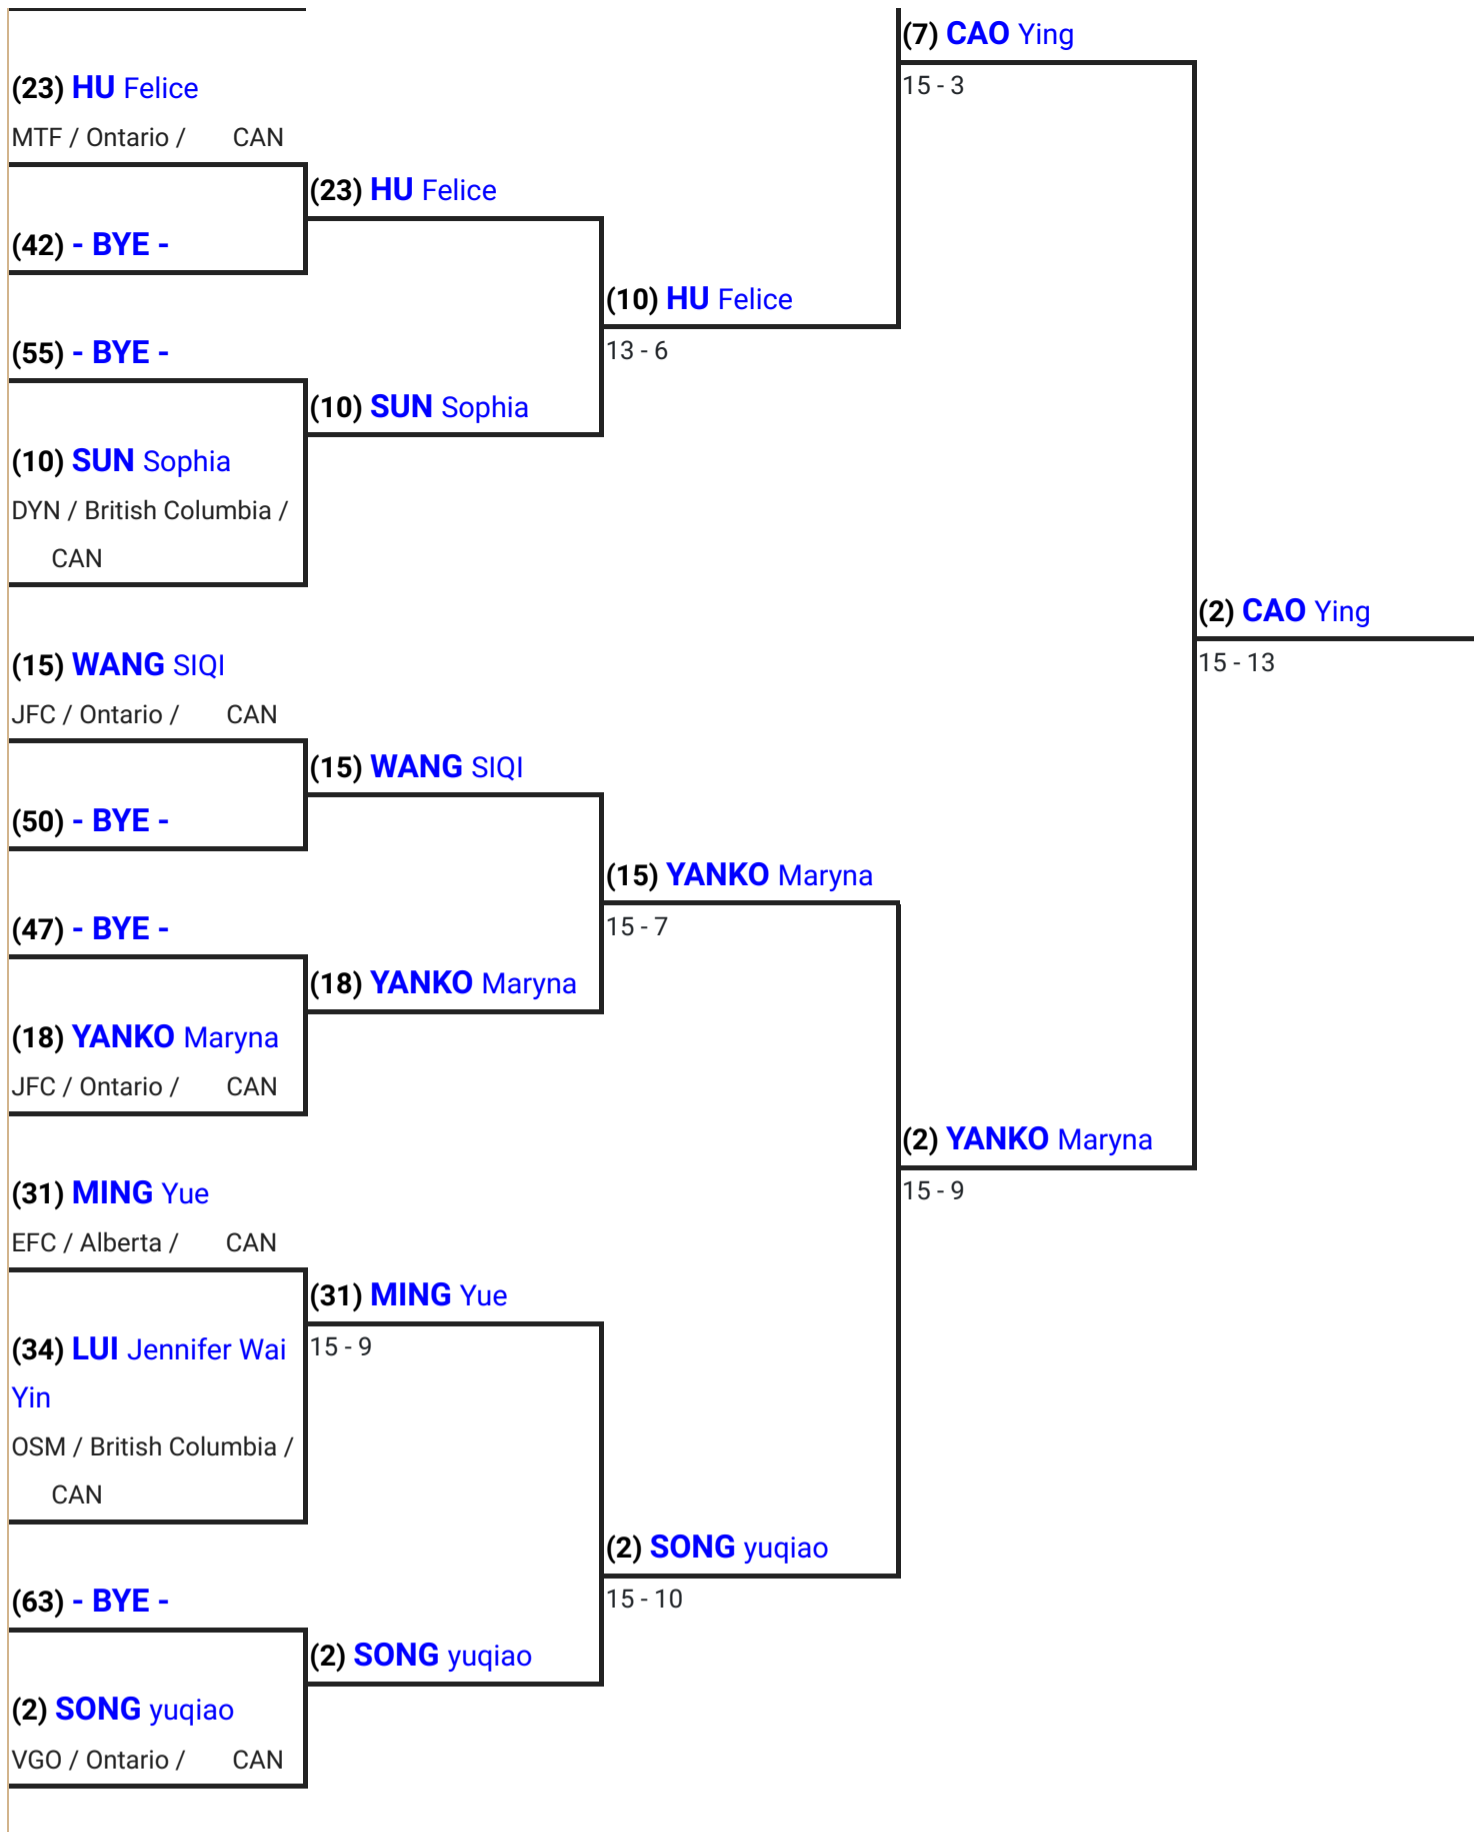

Final Results

Search

[CSV](#)

Place	Name	Club(s)	Division	Country
1	ZHANG Yunjia	Mountain Fencing Club	Ontario	CAN
2	CAO Ying	Toronto Fencing Club	Ontario	CAN
3T	LIN Zhi tong	Mountain Fencing Club	Ontario	CAN
3T	CAUFIELD Jane	Unattached	Alberta	CAN
5	CHEN jessie	Mountain Fencing Club	Ontario	CAN
6	LOCKE Savannah	Stratford Fencing Club - Ontario	Ontario	CAN
7	YANKO Maryna	JFC	Ontario	CAN
8	HAYES Nadia	Dynamo Fencing Club	British Columbia	CAN
9	SONG yuqiao	Vango Toronto	Ontario	CAN
10	LEE Yumin	Dynamo Fencing Club	British Columbia	CAN
11	GRANHOLM Carolyn	Dynamo Fencing Club	British Columbia	CAN
12	WANG alison	Edmonton Fencing Club	Alberta	CAN
13	UPTON Elizabeth	Toronto Fencing Club	Ontario	CAN
14	SEIGEL Norah	Epic Fencing Club	Alberta	CAN
15	HU Felice	Mountain Fencing Club	Ontario	CAN
16	LEUNG Mei Hang Danise	Dynamo Fencing Club	British Columbia	CAN
17	DAVIES Ellie	Stratford Fencing Club - Ontario	Ontario	CAN
18	DOMINGUEZ Erika	Canadian Fencing Academy	Ontario	CAN
19	SUN Sophia	Dynamo Fencing Club	British Columbia	CAN
20	GU Maggie	Dynamo Fencing Club	British Columbia	CAN
21	SABATINI Isabella Ravenne	Toronto Fencing Club	Alberta	CAN
22	WANG SIQI	JFC	Ontario	CAN
23	YAO Ada	Mountain Fencing Club	Ontario	CAN
24	CAO Angel	Epic Fencing Club	Alberta	CAN
25	AGUENAOU Aida	Olympia de Montreal	Quebec	CAN
26	CHUN Adelle Ha-Eune	S	British Columbia	CAN
27	PU claire yujie	Dynamo Fencing Club	British Columbia	CAN
28	DONG Angela	JFC	Ontario	CAN
29	LI Yu He (Audrey)	Epic Fencing Club	Alberta	CAN
30	RICHARD Clara	Marx Fencing Club	New Brunswick	CAN
31	MING Yue	Edmonton Fencing Club	Alberta	CAN
32	RICHARD Dominique	Marx Fencing Club	New Brunswick	CAN
33	ZHAO sherry	Edmonton Fencing Club	Alberta	CAN
34	LUI Jennifer Wai Yin	OSM Fencing Club	British Columbia	CAN
35T	MAO Alicia	Edmonton Fencing Club	Alberta	CAN
35T	NI Arianna	Mountain Fencing Club	Ontario	CAN
37	ZHANG Olivia	North York Fencing Club	Ontario	CAN
38	FANG Serena	Vango Toronto	Ontario	CAN
39	FAN Lydia	S	British Columbia	CAN
40	BASAGUREN Ines	Fencing Academy of Calgary	Alberta	CAN
41	CHAMBERLAND Lauren	S	British Columbia	CAN
42	MA Jennifer	Vango Toronto	Ontario	CAN
43	XU Emily	Vango Toronto	Ontario	CAN
44	CHU Nicole	Edmonton Fencing Club	Alberta	CAN