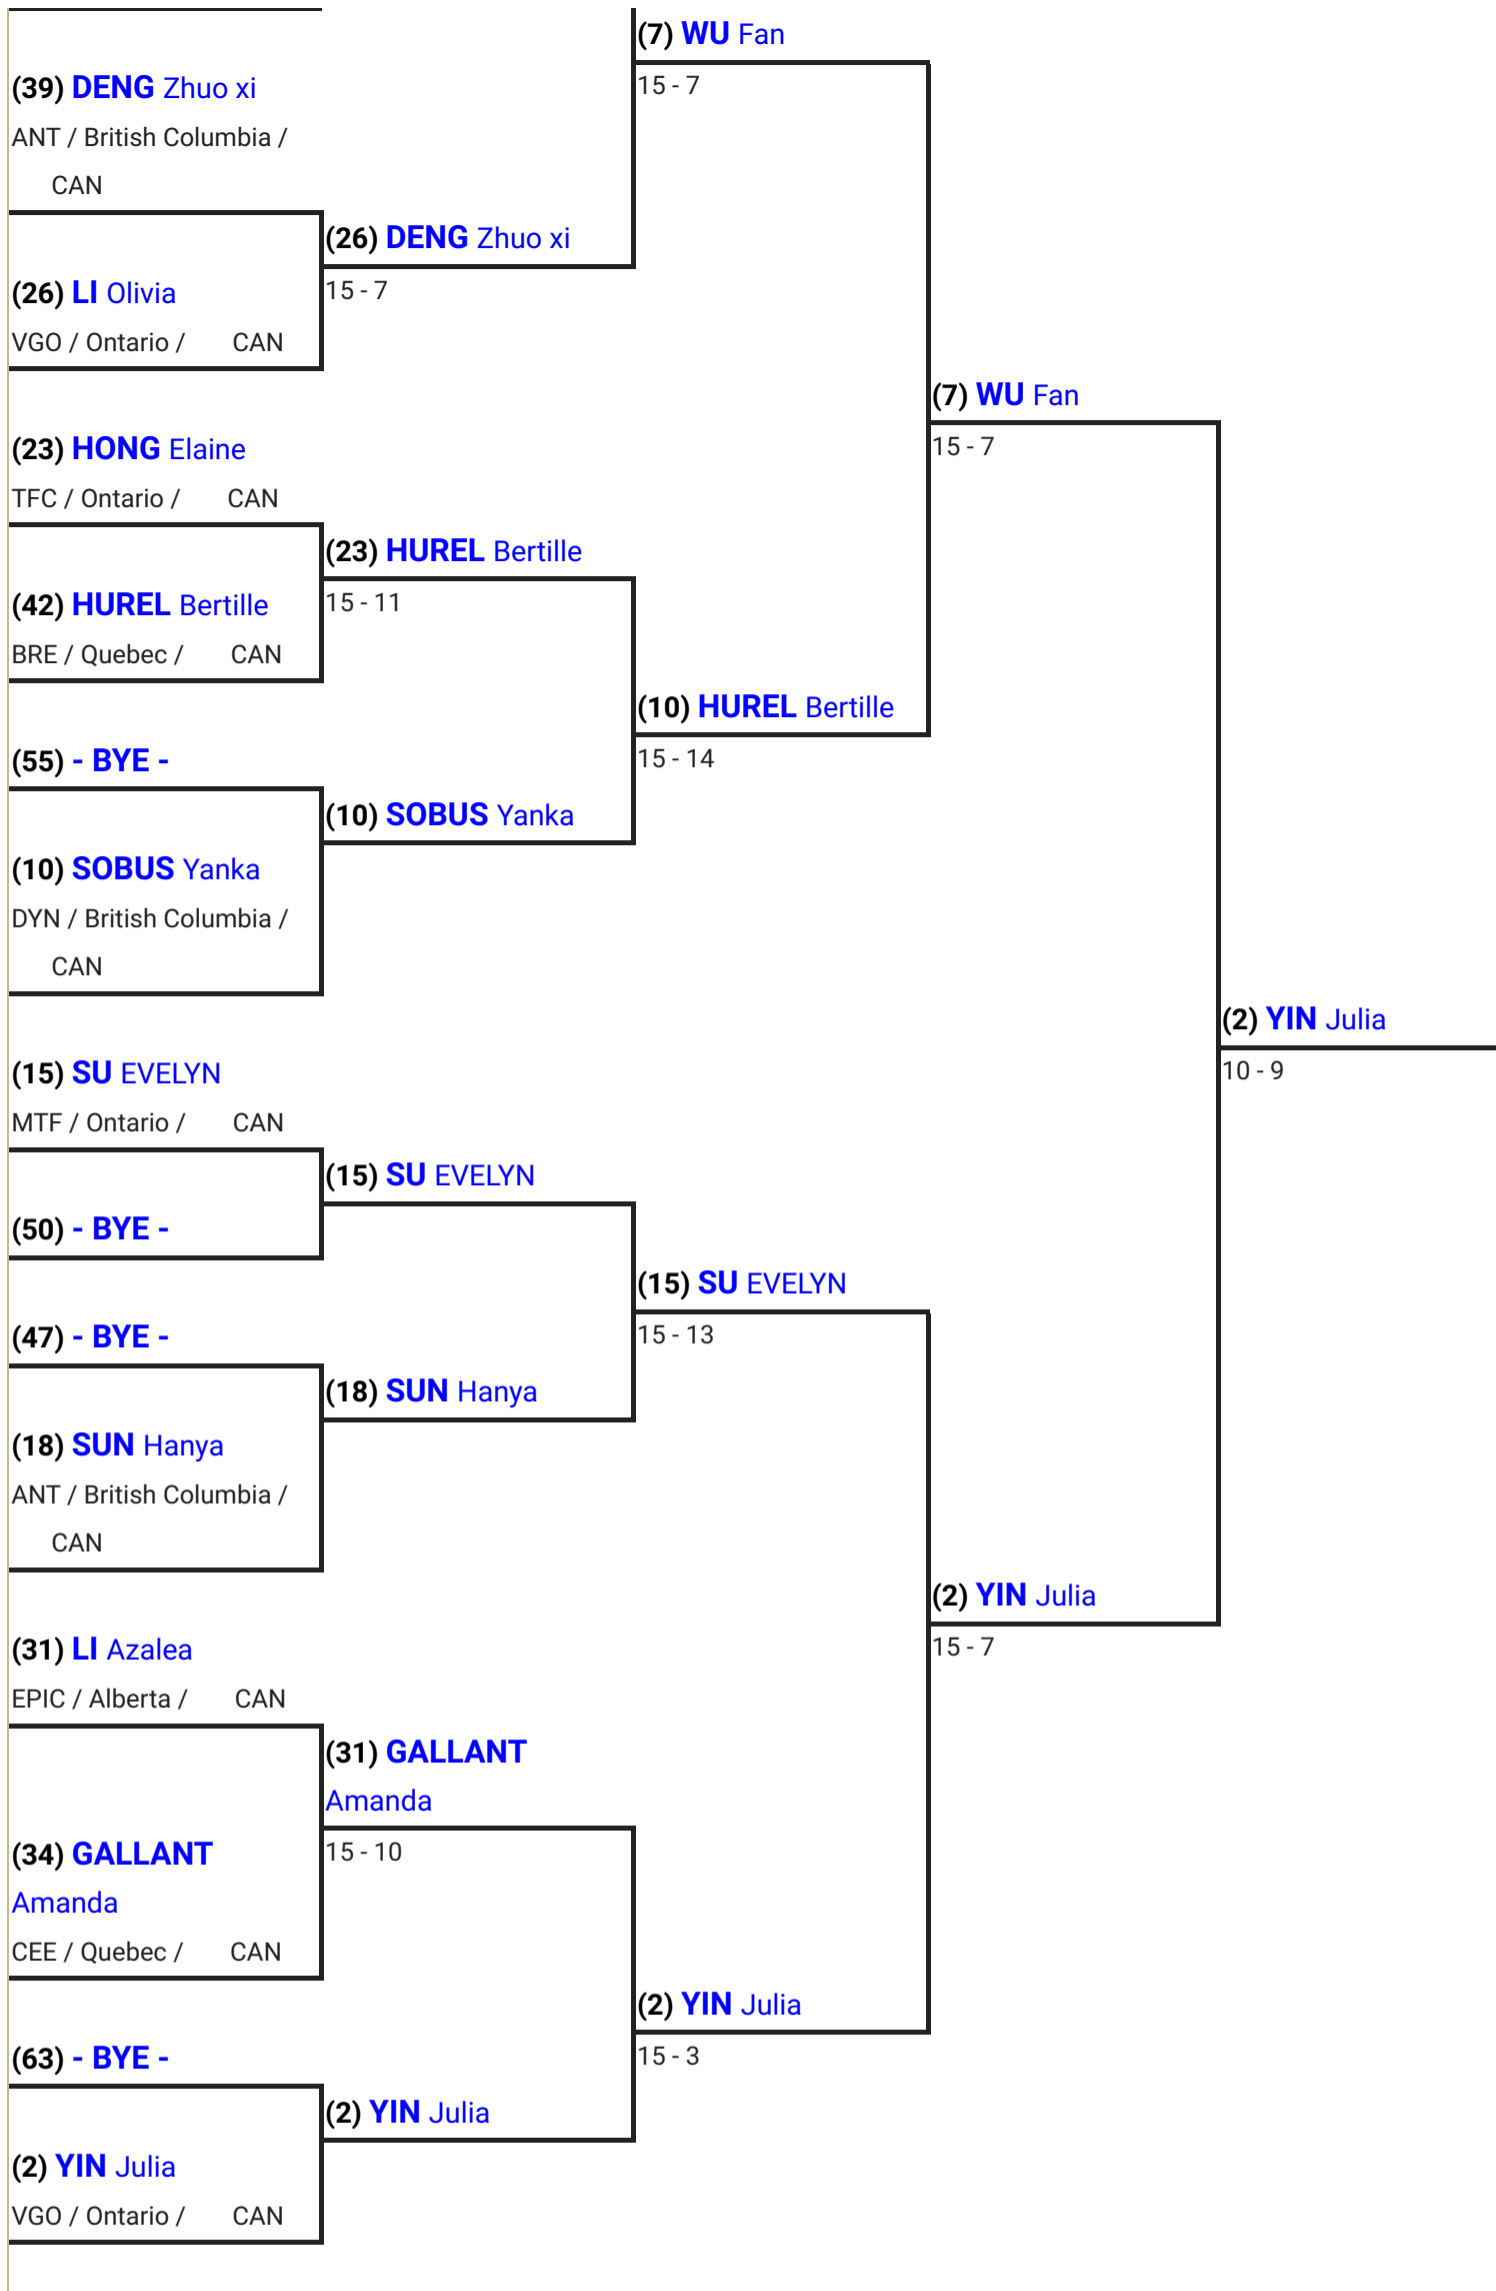

Final Results

Search

[CSV](#)

Place	Name	Club(s)	Division	Country
1	YIN Julia	Vango Toronto	Ontario	CAN
2	DING Jiahe (Heidi)	Unattached / Antaeon Fencing Club	British Columbia	CAN
3T	HU Grace	Vango Toronto	Ontario	CAN
3T	DUMAS Marie	Olympia de Montreal	Quebec	CAN
5	CHEN Janet	Dynamo Fencing Club	British Columbia	CAN
6	XIAO Ruien	Vango Toronto	Ontario	CAN
7	WU Fan	Vango Toronto	Ontario	CAN
8	QI Jarynne Valerie	Vango Toronto	Ontario	CAN
9	MILLETTE Marie-Frederique	Centre d'Escrime Excellence	Quebec	CAN
10	XUAN Nicole	Mountain Fencing Club	Ontario	CAN
11	NING Emma	Vango Toronto	Ontario	CAN
12	JOYAL Anne-Sophie	Centre d'Escrime Excellence	Quebec	CAN
13	SU EVELYN	Mountain Fencing Club	Ontario	CAN
14	AI Amy	Vango Toronto	Ontario	CAN
15	HUREL Bertille	BRE - Dynamiques de Brebeuf	Quebec	CAN
16	STOJAKOVIC Lola	Dynamo Fencing Club	British Columbia	CAN
17	SOBUS Yanka	Dynamo Fencing Club	British Columbia	CAN
18	POIRIER Ariane	Olympia de Montreal	Quebec	CAN
19	MIN Melinda	BRE - Dynamiques de Brebeuf	Quebec	CAN
20	LI Judy	Toronto Fencing Club	Ontario	CAN
21	SUN Hanya	Antaeon Fencing Club	British Columbia	CAN
22	FABBRO Izabela	Tri-City Fencing Academy	British Columbia	CAN
23	FILONOVA Alisa	Fencing Academy of Calgary	Alberta	CAN
24	GALEEVA Maria	Dynamo Fencing Club	British Columbia	CAN
25	FAN Elizabeth	Vango Toronto	Ontario	CAN
26	ZHAN Nancy	Vango Toronto	Ontario	CAN
27	SCHERK Veronica	Dynamo Fencing Club	British Columbia	CAN
28	GALLANT Amanda	Centre d'Escrime Excellence	Quebec	CAN
29	LI Zhenni	Vango Toronto	Ontario	CAN
30	ALEKSANDROVA Kristin	Dynamo Fencing Club	British Columbia	CAN
31	DENG Zhuo xi	Antaeon Fencing Club	British Columbia	CAN
32	LIU BaiHan	Dynamo Fencing Club	British Columbia	CAN
33	DAHER Yasmine	Dynamo Fencing Club	British Columbia	CAN
34	XU Bonnie Jia Li	Dynamo Fencing Club	British Columbia	CAN
35	HONG Elaine	Toronto Fencing Club	Ontario	CAN
36	LI Olivia	Vango Toronto	Ontario	CAN
37	CHEN Jingyun	Vango Toronto	Ontario	CAN
38	TRAN Helena	Centre d'Escrime Excellence	Quebec	CAN
39	LI Azalea	Epic Fencing Club	Alberta	CAN
40	LIANG Yuanfeng	BRE - Dynamiques de Brebeuf	Quebec	CAN
41T	LAMBRINO Patricia	Toronto Fencing Club	Ontario	CAN
41T	LI Clara	Dynamo Fencing Club	British Columbia	CAN
43	XIE fiona	BRE - Dynamiques de Brebeuf	Quebec	CAN
44	GORNOVSKY Abigail	SWP	Ontario	CAN