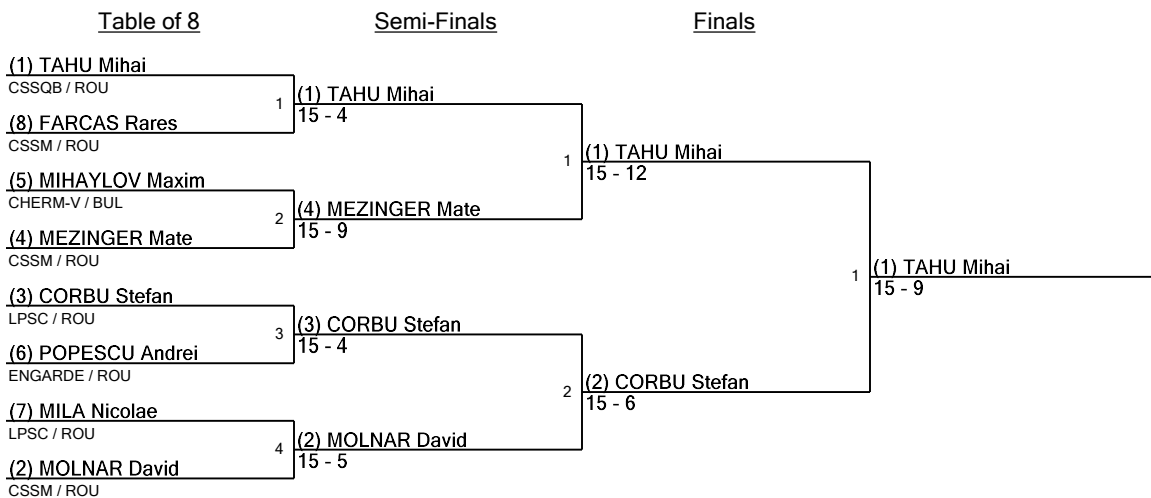

U-14 EFC - Men's - Round #2 - DE (Table of 32)

U-14 EFC - Men's - Round #2 - DE (Table of 8)

www.FencingTime.com

U-14 EFC - Men's

Final Ranking

Tournament: "DUMITRU POPESCU" MEMORIAL

Date: Sunday, April 21, 2024 - 9:00 AM