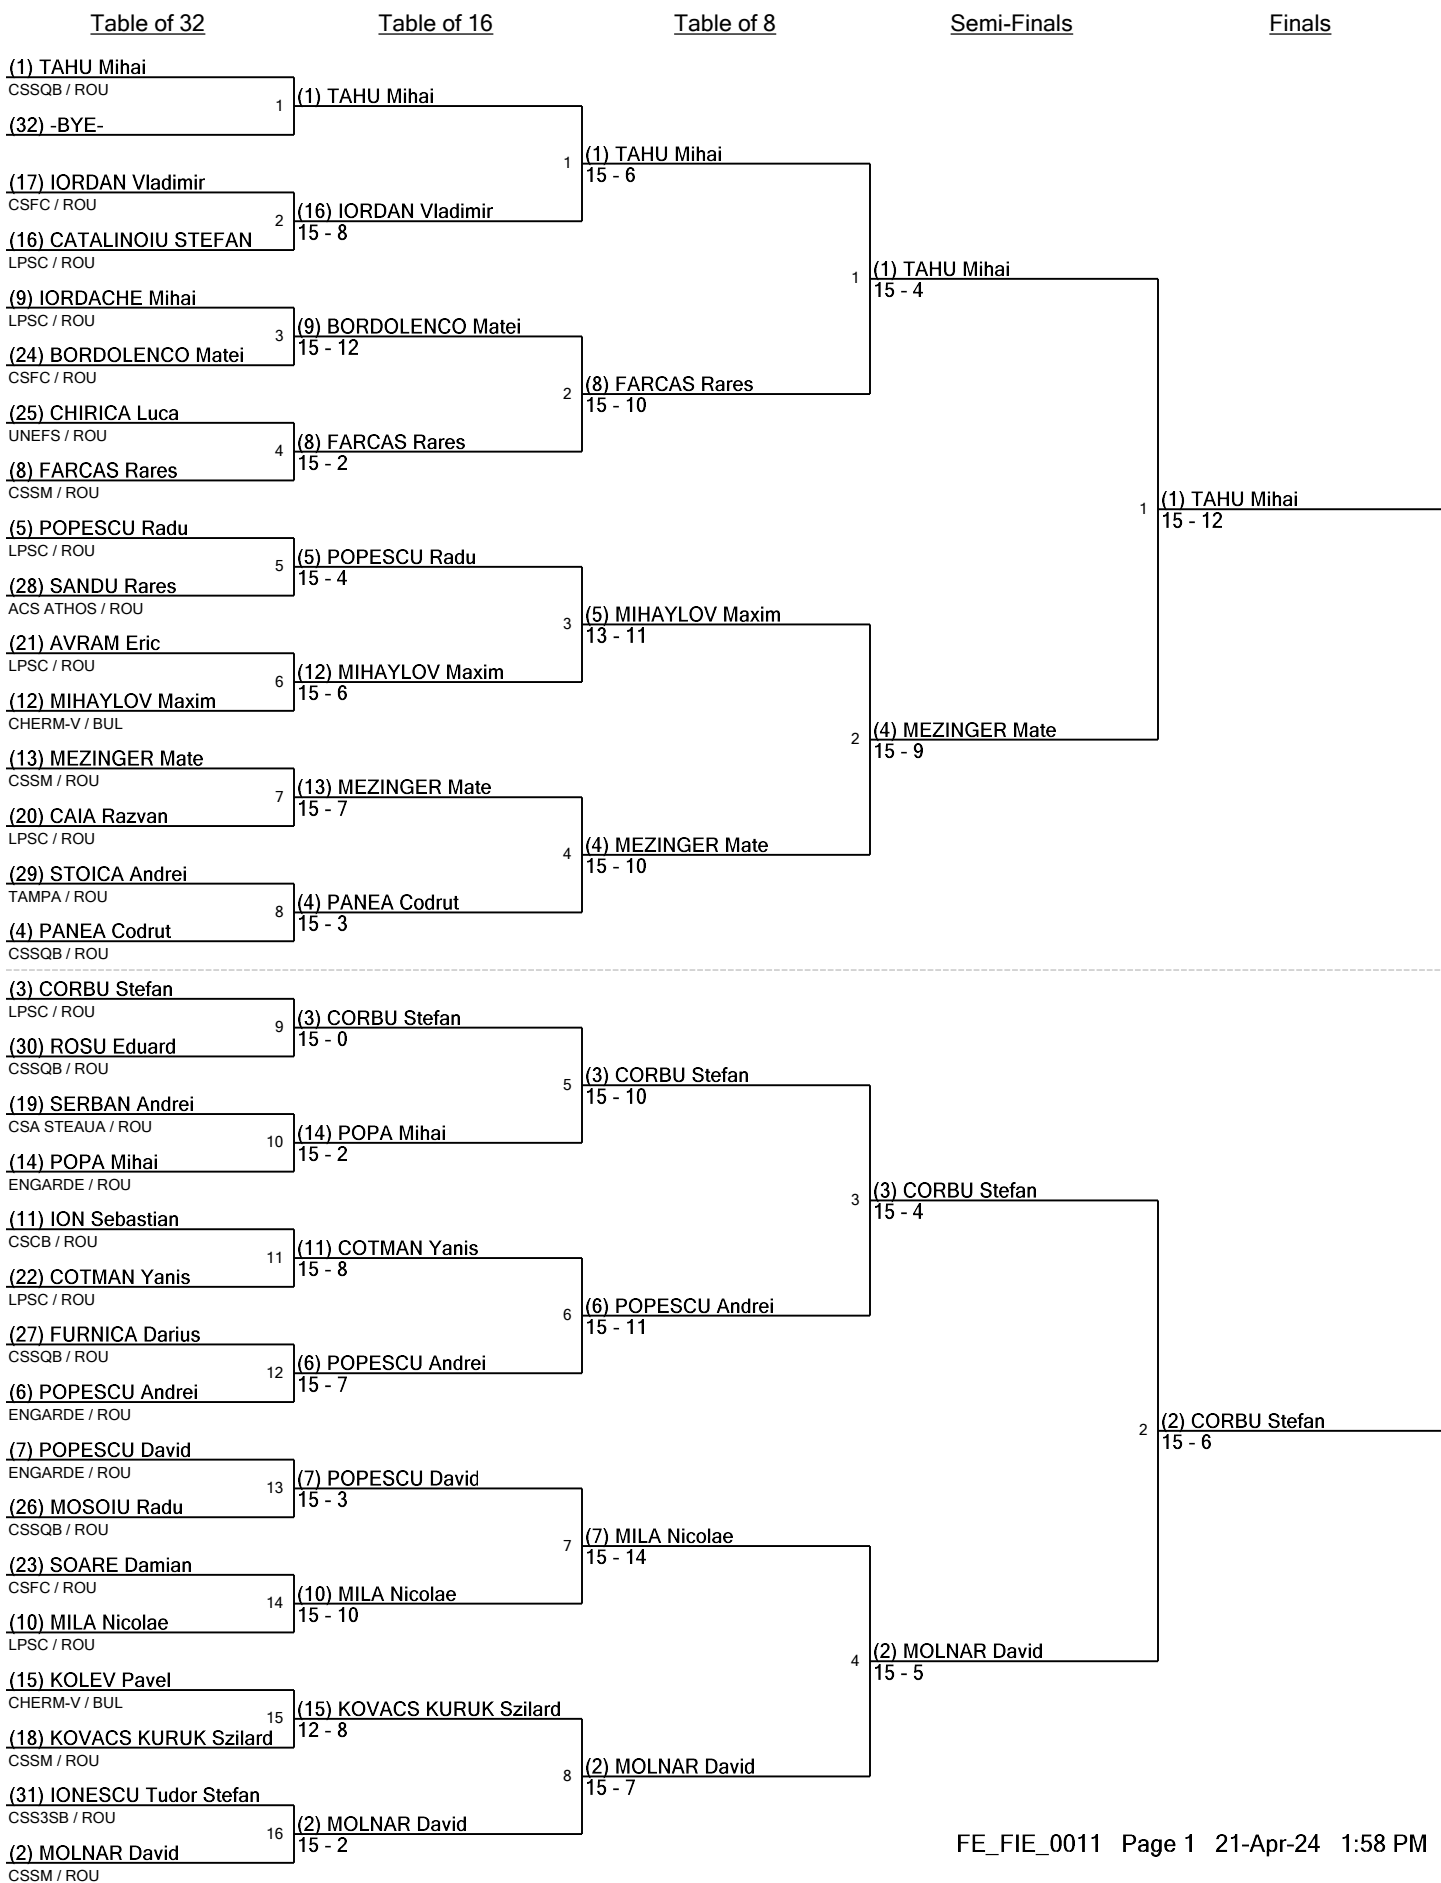

www.FencingTime.com

U-14 EFC - Men's Seeding for Round #2 - DE

Tournament: "DUMITRU POPESCU" MEMORIAL
Date: Sunday, April 21, 2024 - 9:00 AM
FIE Document: FE_FIE_0008

Seed	Name	Club	Country	V	V/M	TS	TR	Ind	Notes
1	TAHU Mihai	CSSQB	ROU	6	1.00	30	7	+23	Advanced
2	MOLNAR David	CSSM	ROU	6	1.00	30	10	+20	Advanced
3	CORBU Stefan	LPSC	ROU	6	1.00	29	13	+16	Advanced
4T	PANEA Codrut	CSSQB	ROU	5	1.00	25	10	+15	Advanced
4T	POPESCU Radu	LPSC	ROU	5	1.00	25	10	+15	Advanced
6	POPESCU Andrei	ENGARDE	ROU	5	1.00	25	11	+14	Advanced
7	POPESCU David	ENGARDE	ROU	5	0.83	28	11	+17	Advanced
8	FARCAS Rares	CSSM	ROU	5	0.83	27	17	+10	Advanced
9	IORDACHE Mihai	LPSC	ROU	4	0.80	22	13	+9	Advanced
10	MILA Nicolae	LPSC	ROU	4	0.80	23	16	+7	Advanced
11	ION Sebastian	CSCB	ROU	4	0.80	22	20	+2	Advanced
12T	MEZINGER Mate	CSSM	ROU	4	0.67	27	15	+12	Advanced
12T	MIHAYLOV Maxim	CHERM-V	BUL	4	0.67	27	15	+12	Advanced
14	POPA Mihai	ENGARDE	ROU	4	0.67	23	14	+9	Advanced
15	KOLEV Pavel	CHERM-V	BUL	4	0.67	23	17	+6	Advanced
16	CATALINOIU STEFAN	LPSC	ROU	4	0.67	22	21	+1	Advanced
17	IORDAN Vladimir	CSFC	ROU	3	0.60	23	13	+10	Advanced
18	KOVACS KURUK Szilard	CSSM	ROU	3	0.60	19	18	+1	Advanced
19	SERBAN Andrei	CSA STEAUA	ROU	3	0.60	16	16	0	Advanced
20	CAIA Razvan	LPSC	ROU	3	0.50	25	21	+4	Advanced
21	AVRAM Eric	LPSC	ROU	3	0.50	24	22	+2	Advanced
22	COTMAN Yanis	LPSC	ROU	2	0.40	19	17	+2	Advanced
23	SOARE Damian	CSFC	ROU	2	0.40	21	20	+1	Advanced
24	BORDOLENCO Matei	CSFC	ROU	2	0.33	21	24	-3	Advanced
25	CHIRICA Luca	UNEFS	ROU	2	0.33	16	24	-8	Advanced
26	MOSOIU Radu	CSSQB	ROU	2	0.33	11	23	-12	Advanced
27	FURNICA Darius	CSSQB	ROU	1	0.20	15	23	-8	Advanced
28	SANDU Rares	ACS ATHOS	ROU	1	0.20	13	21	-8	Advanced
29	STOICA Andrei	TAMPA	ROU	1	0.20	15	24	-9	Advanced
30	ROSU Eduard	CSSQB	ROU	1	0.20	12	23	-11	Advanced
31	IONESCU Tudor Stefan	CSS3SB	ROU	1	0.20	8	23	-15	Advanced
32	PAVELESCU Nicolae	CSA STEAUA	ROU	1	0.17	18	26	-8	Eliminated
33	CIOBANU Matei	CSA STEAUA	ROU	1	0.17	10	25	-15	Eliminated
34	CHITIC David	CSSQB	ROU	1	0.17	9	27	-18	Eliminated
35	FINICHIU Dan	UNEFS	ROU	0	0.00	14	25	-11	Eliminated
36	BOLOGA Stefan	CSCB	ROU	0	0.00	11	25	-14	Eliminated
37	BOLOGA Cristian	CSCB	ROU	0	0.00	10	30	-20	Eliminated
38	SMOCHINA Mihnea	CSA STEAUA	ROU	0	0.00	9	30	-21	Eliminated
39	PETRE Alex	ENGARDE	ROU	0	0.00	3	30	-27	Eliminated

U-14 EFC - Men's - Round #2 - DE (Table of 32)