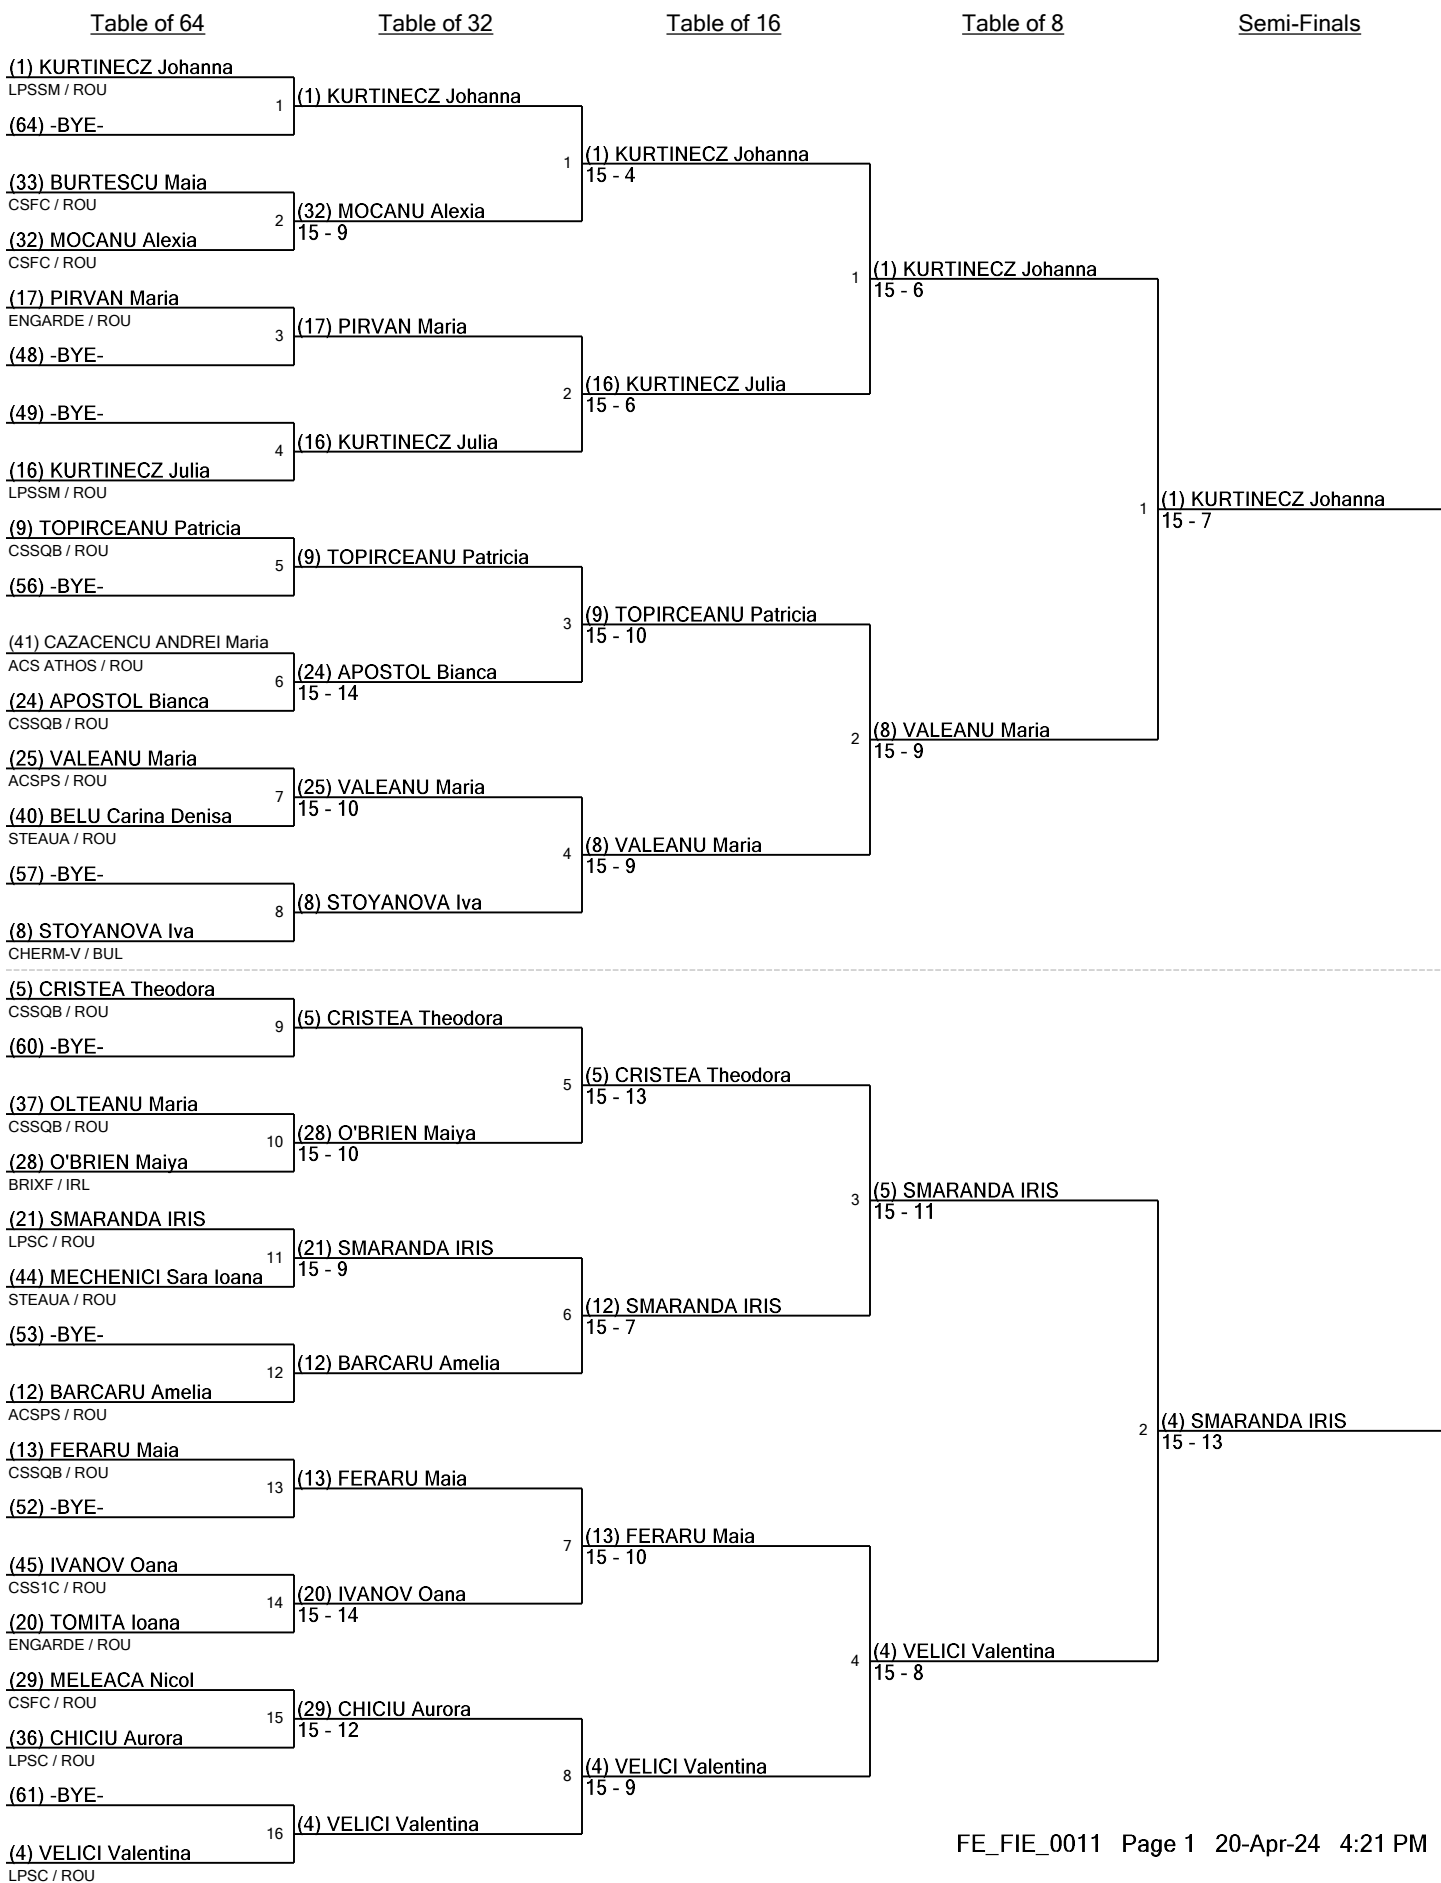

www.FencingTime.com

U-14 EFC - Women's Seeding for Round #2 - DE

Tournament: "DUMITRU POPESCU" MEMORIAL
Date: Saturday, April 20, 2024 - 9:00 AM
FIE Document: FE_FIE_0008

Seed	Name	Club	Country	V	V/M	TS	TR	Ind	Notes
1T	KURTINECZ Johanna	LPSSM	ROU	6	1.00	30	7	+23	Advanced
1T	RAICU BIANCA	LPSC	ROU	6	1.00	30	7	+23	Advanced
3	SAVCHENKO Vladislava	CHERM-V	BUL	5	1.00	25	6	+19	Advanced
4	VELICI Valentina	LPSC	ROU	5	1.00	25	8	+17	Advanced
5	CRISTEA Theodora	CSSQB	ROU	5	1.00	25	15	+10	Advanced
6	CRISAN Denisa	LPSSM	ROU	5	0.83	29	13	+16	Advanced
7	FARCAS Maia	CSSM	ROU	5	0.83	26	13	+13	Advanced
8	STOYANOVA Iva	CHERM-V	BUL	5	0.83	27	17	+10	Advanced
9	TOPIRCEANU Patricia	CSSQB	ROU	5	0.83	25	20	+5	Advanced
10	COVACI Ariana	LPSC	ROU	4	0.80	22	8	+14	Advanced
11	COSTESCU Teodora	LPSC	ROU	4	0.80	24	13	+11	Advanced
12	BARCARU Amelia	ACSPS	ROU	4	0.80	24	14	+10	Advanced
13	FERARU Maia	CSSQB	ROU	4	0.80	24	16	+8	Advanced
14	BUBENECK Thais	CSSQB	ROU	4	0.80	20	12	+8	Advanced
15	SILAGHI Erika	CSSM	ROU	4	0.80	20	15	+5	Advanced
16	KURTINECZ Julia	LPSSM	ROU	4	0.80	23	20	+3	Advanced
17	PIRVAN Maria	ENGARDE	ROU	4	0.80	20	17	+3	Advanced
18	MATES Mara	LPSSM	ROU	4	0.67	26	15	+11	Advanced
19	CABA Ayanna	LPSC	ROU	4	0.67	26	20	+6	Advanced
20	TOMITA Ioana	ENGARDE	ROU	4	0.67	25	24	+1	Advanced
21	SMARANDA IRIS	LPSC	ROU	3	0.60	22	15	+7	Advanced
22	CAZAN Irene	CSCB	ROU	3	0.60	23	19	+4	Advanced
23	STANIGUT Irina	ACS ATHOS	ROU	3	0.60	22	18	+4	Advanced
24	APOSTOL Bianca	CSSQB	ROU	3	0.60	21	18	+3	Advanced
25	VALEANU Maria	ACSPS	ROU	3	0.60	20	17	+3	Advanced
26	MELEACA Victoria	ACS ATHOS	ROU	3	0.60	19	17	+2	Advanced
27	TANKOCZI Fruzsina	CSSM	ROU	3	0.60	21	20	+1	Advanced
28	O'BRIEN Maiya	BRIXF	IRL	3	0.50	24	22	+2	Advanced
29	MELEACA Nicol	CSFC	ROU	3	0.50	24	23	+1	Advanced
30	ANTOHE Maria	ACSPS	ROU	3	0.50	17	18	-1	Advanced
31	DUMITRESCU Ruxandra	ENGARDE	ROU	2	0.40	17	15	+2	Advanced
32	MOCANU Alexia	CSFC	ROU	2	0.40	21	20	+1	Advanced
33	BURTESCU Maia	CSFC	ROU	2	0.40	19	18	+1	Advanced
34	GHINESCU Eva	CSSQB	ROU	2	0.40	20	21	-1	Advanced
35	KOVACS Kamilla	CSSM	ROU	2	0.40	16	18	-2	Advanced
36	CHICIU Aurora	LPSC	ROU	2	0.40	20	23	-3	Advanced
37	OLTEANU Maria	CSSQB	ROU	2	0.40	18	22	-4	Advanced
38	ROMAN Mara	ENGARDE	ROU	2	0.40	17	22	-5	Advanced
39	PIRVU Ioana	CSA STEAUA	ROU	2	0.40	16	22	-6	Advanced
40	BELU Carina Denisa	STEAUA	ROU	2	0.33	23	26	-3	Advanced
41	CAZACENCU ANDREI Maria	ACS ATHOS	ROU	2	0.33	18	25	-7	Advanced
42	VINTILA Natalia	ACSPS	ROU	2	0.33	19	27	-8	Advanced
43	DUICA Ana	ENGARDE	ROU	2	0.33	14	24	-10	Advanced
44	MECHENICI Sara Ioana	STEAUA	ROU	1	0.20	17	20	-3	Advanced
45	IVANOV Oana	CSS1C	ROU	1	0.20	13	21	-8	Advanced
46	NITU Amalia	ACSPS	ROU	1	0.20	14	23	-9	Advanced
47	TRIFANCIUC Maria	ENGARDE	ROU	1	0.20	14	24	-10	Eliminated
48	COJOCARU Clara	ACS ATHOS	ROU	1	0.17	12	24	-12	Eliminated
49	FEDOT Daria	ENGARDE	ROU	1	0.17	13	26	-13	Eliminated
50	POPESCU Natalia	CSCB	ROU	0	0.00	15	25	-10	Eliminated
51	BURLACU Sara	ACS ATHOS	ROU	0	0.00	17	30	-13	Eliminated
52	COCOSATU Natalia	STEAUA	ROU	0	0.00	11	25	-14	Eliminated
53	ROSU Maria	STEAUA	ROU	0	0.00	7	27	-20	Eliminated
54T	CRISTEA Maria Erika	CSM CONSTANTA	ROU	0	0.00	5	25	-20	Eliminated
54T	BALDOVIN Rebeca	LPSC	ROU	0	0.00	5	25	-20	Eliminated
56	OGOREANU Rihanna	CSM CONSTANTA	ROU	0	0.00	4	25	-21	Eliminated
57	HARBU Ingrid	CSM CONSTANTA	ROU	0	0.00	6	30	-24	Eliminated

U-14 EFC - Women's - Round #2 - DE (Table of 64)