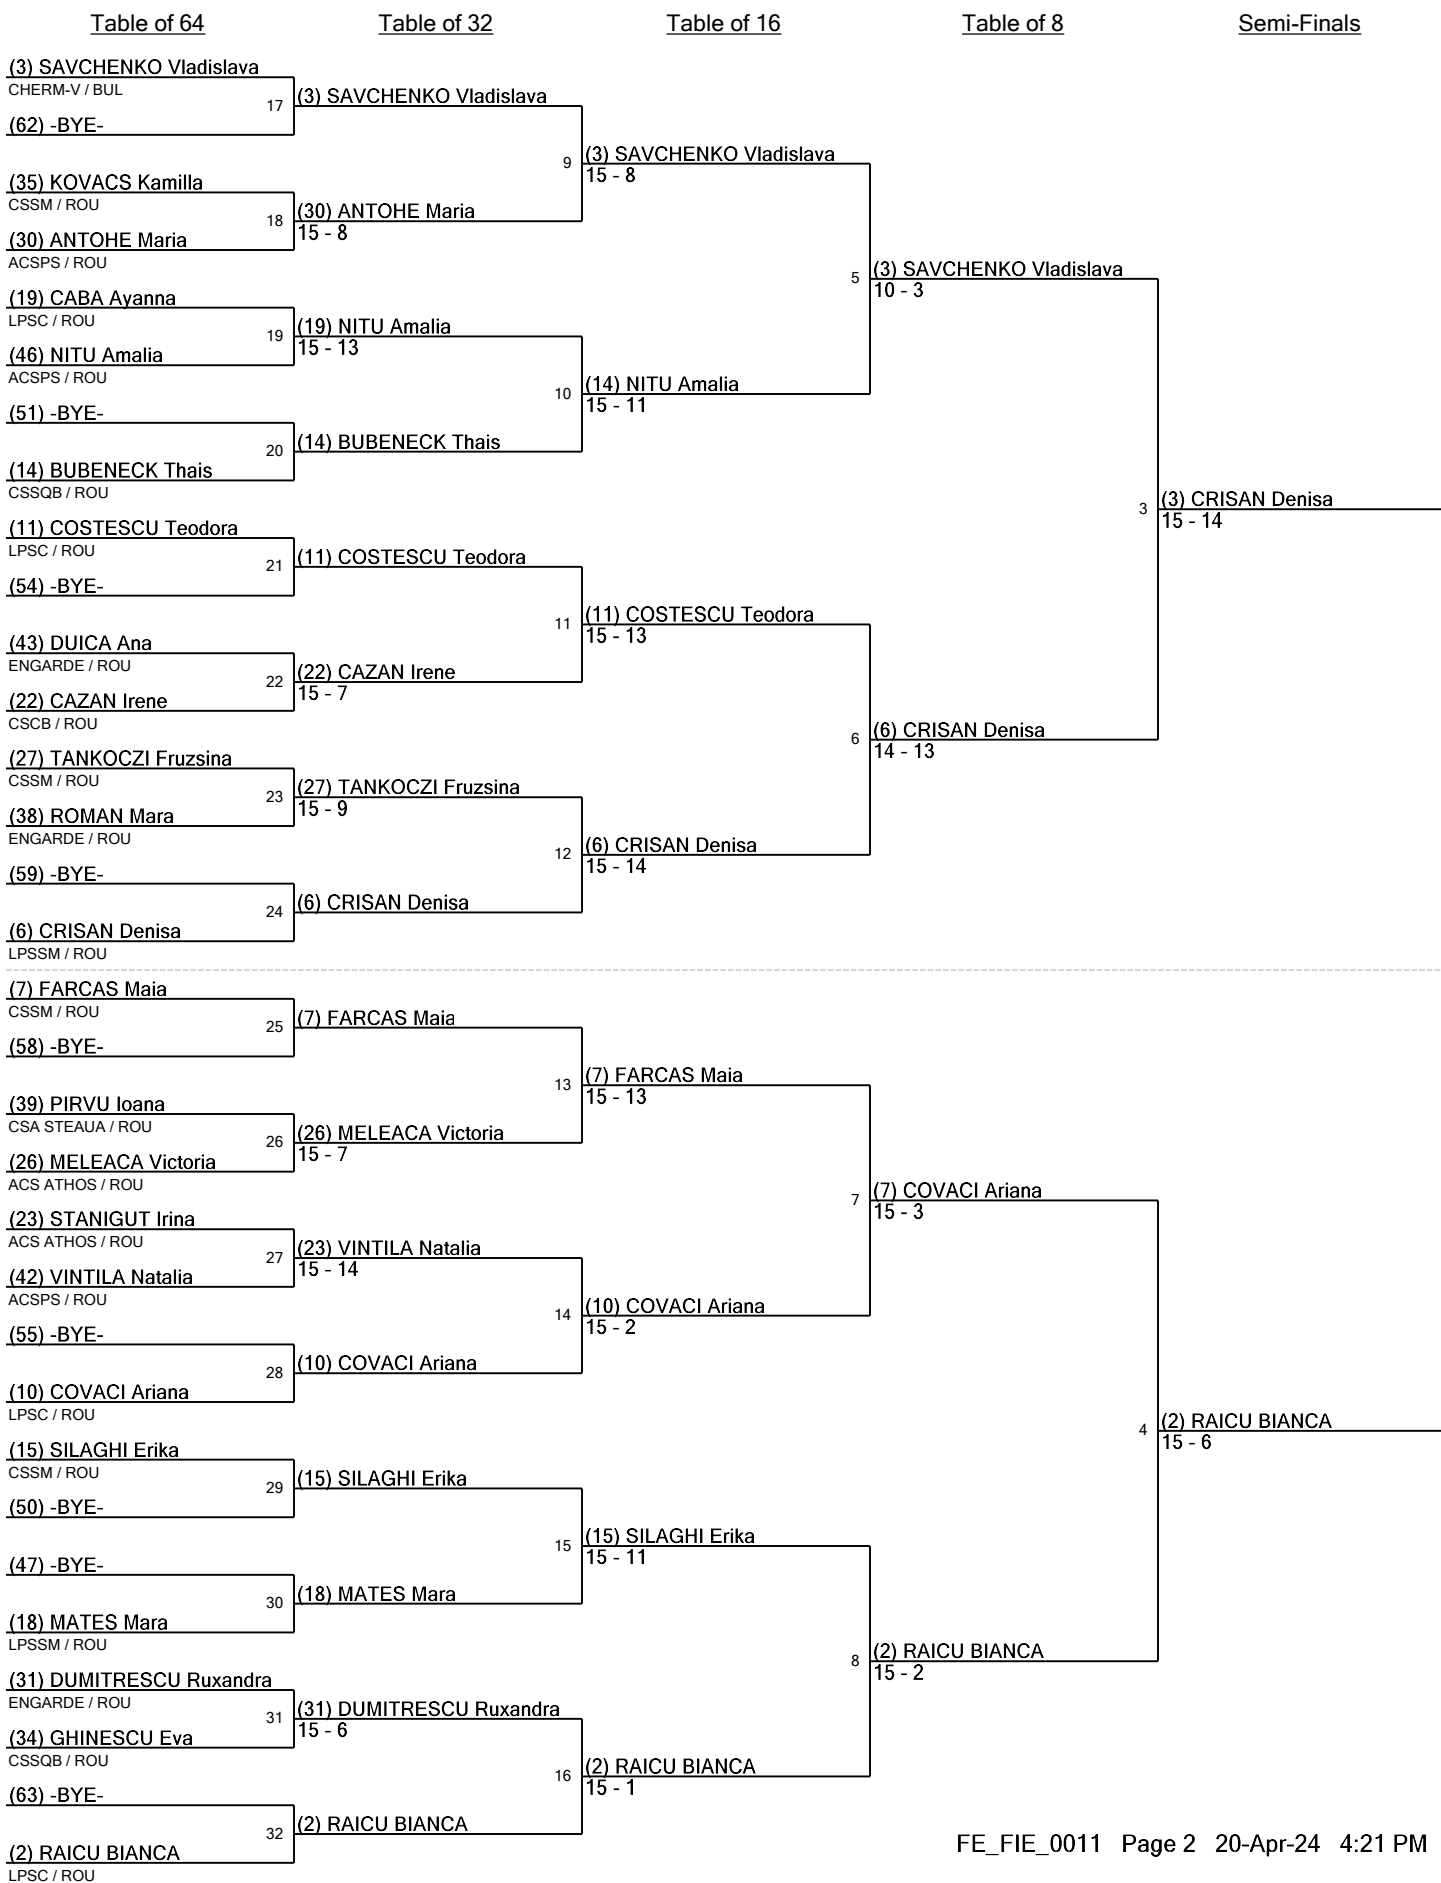

U-14 EFC - Women's - Round #2 - DE (Table of 64)