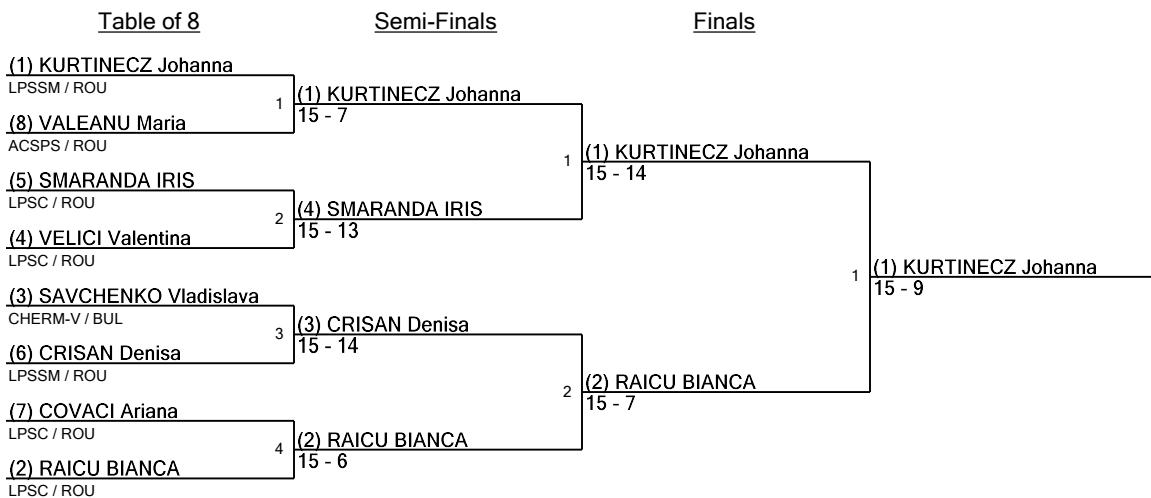

U-14 EFC - Women's - Round #2 - DE (Table of 8)

www.FencingTime.com

U-14 EFC - Women's

Final Ranking

Tournament: "DUMITRU POPESCU" MEMORIAL

Date: Saturday, April 20, 2024 - 9:00 AM

FIE Document: FE_FIE_0012

Place	Name	Clubs	Country
1	KURTINECZ Johanna	LPSSM	ROU
2	RAICU BIANCA	LPSC	ROU
3T	CRISAN Denisa	LPSSM	ROU
3T	SMARANDA IRIS	LPSC	ROU
5	SAVCHENKO Vladislava	CHERM-V	BUL
6	VELICI Valentina	LPSC	ROU
7	COVACI Ariana	LPSC	ROU
8	VALEANU Maria	ACSPS	ROU
9	CRISTEA Theodora	CSSQB	ROU
10	FARCAS Maia	CSSM	ROU
11	TOPIRCEANU Patricia	CSSQB	ROU
12	COSTESCU Teodora	LPSC	ROU
13	FERARU Maia	CSSQB	ROU
14	SILAGHI Erika	CSSM	ROU
15	KURTINECZ Julia	LPSSM	ROU
16	NITU Amalia	ACSPS	ROU
17	STOYANOVA Iva	CHERM-V	BUL
18	BARCARU Amelia	ACSPS	ROU
19	BUBENECK Thais	CSSQB	ROU
20	PIRVAN Maria	ENGARDE	ROU
21	MATES Mara	LPSSM	ROU
22	CAZAN Irene	CSCB	ROU
23	APOSTOL Bianca	CSSQB	ROU
24	MELEACA Victoria	ACS ATHOS	ROU
25	TANKOCZI Fruzsina	CSSM	ROU
26	O'BRIEN Maiya	BRIXF	IRL
27	ANTOHE Maria	ACSPS	ROU
28	DUMITRESCU Ruxandra	ENGARDE	ROU
29	MOCANU Alexia	CSFC	ROU
30	CHICIU Aurora	LPSC	ROU
31	VINTILA Natalia	ACSPS	ROU
32	IVANOV Oana	CSS1C	ROU
33	CABA Ayanna	LPSC	ROU
34	TOMITA Ioana	ENGARDE	ROU
35	STANIGUT Irina	ACS ATHOS	ROU
36	MELEACA Nicol	CSFC	ROU
37	BURTESCU Maia	CSFC	ROU
38	GHINESCU Eva	CSSQB	ROU
39	KOVACS Kamilla	CSSM	ROU
40	OLTEANU Maria	CSSQB	ROU
41	ROMAN Mara	ENGARDE	ROU
42	PIRVU Ioana	CSA STEAUA	ROU
43	BELU Carina Denisa	STEAUA	ROU
44	CAZACENCU ANDREI Maria	ACS ATHOS	ROU
45	DUICA Ana	ENGARDE	ROU
46	MECHENICI Sara Ioana	STEAUA	ROU
47	TRIFANCIUC Maria	ENGARDE	ROU
48	COJOCARU Clara	ACS ATHOS	ROU
49	FEDOT Daria	ENGARDE	ROU
50	POPESCU Natalia	CSCB	ROU
51	BURLACU Sara	ACS ATHOS	ROU
52	COCOSATU Natalia	STEAUA	ROU
53	ROSU Maria	STEAUA	ROU
54T	CRISTEA Maria Erika	CSM CONSTANTA	ROU
54T	BALDOVIN Rebeca	LPSC	ROU
56	OGOREANU Rihanna	CSM CONSTANTA	ROU
57	HARBU Ingrid	CSM CONSTANTA	ROU