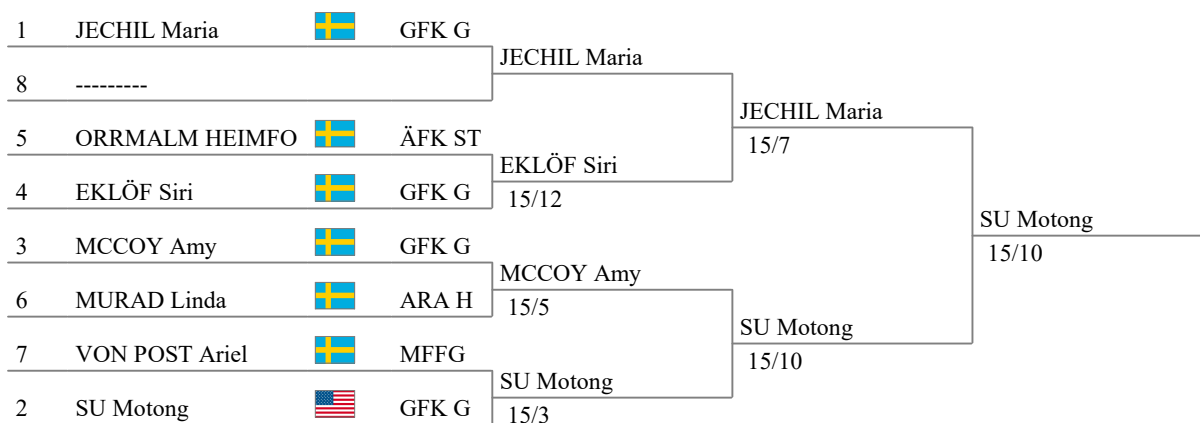

Ranking of poules, round No 1 (ordered by ranking - 7 fencers)

rank	name and first name	flag	club	V/M	ind.	HS	group
1	JECHIL Maria		GFK G	1.000	17	29	qualifier
2	SU Motong		GFK G	0.833	11	27	qualifier
3	MCCOY Amy		GFK G	0.667	5	24	qualifier
4	EKLÖF Siri		GFK G	0.500	3	24	qualifier
5	ORRMALM HEIM		ÄFK S	0.333	-3	21	qualifier
6	MURAD Linda		ARA H	0.167	-14	13	qualifier
7	VON POST Ariel		MFFG	0.000	-19	11	qualifier

Ranking at the end of the poules (ordered by ranking - 7 fencers)

rank	name and first name	flag	club	V/M	ind.	HS	group
1	JECHIL Maria		GFK G	1.000	17	29	qualifier
2	SU Motong		GFK G	0.833	11	27	qualifier
3	MCCOY Amy		GFK G	0.667	5	24	qualifier
4	EKLÖF Siri		GFK G	0.500	3	24	qualifier
5	ORRMALM HEIM		ÄFK S	0.333	-3	21	qualifier
6	MURAD Linda		ARA H	0.167	-14	13	qualifier
7	VON POST Ariel		MFFG	0.000	-19	11	qualifier

Tableau of 8

Semi-finals

Final

Overall ranking (ordered by ranking - 7 fencers)

rank	name and first name	flag	club	status
1	SU Motong		GFK G	
2	JECHIL Maria		GFK G	
3	EKLÖF Siri		GFK G	
3	MCCOY Amy		GFK G	
5	ORRMALM HEIM		ÄFK S	
6	MURAD Linda		ARA H	
7	VON POST Ariel		MFFG	