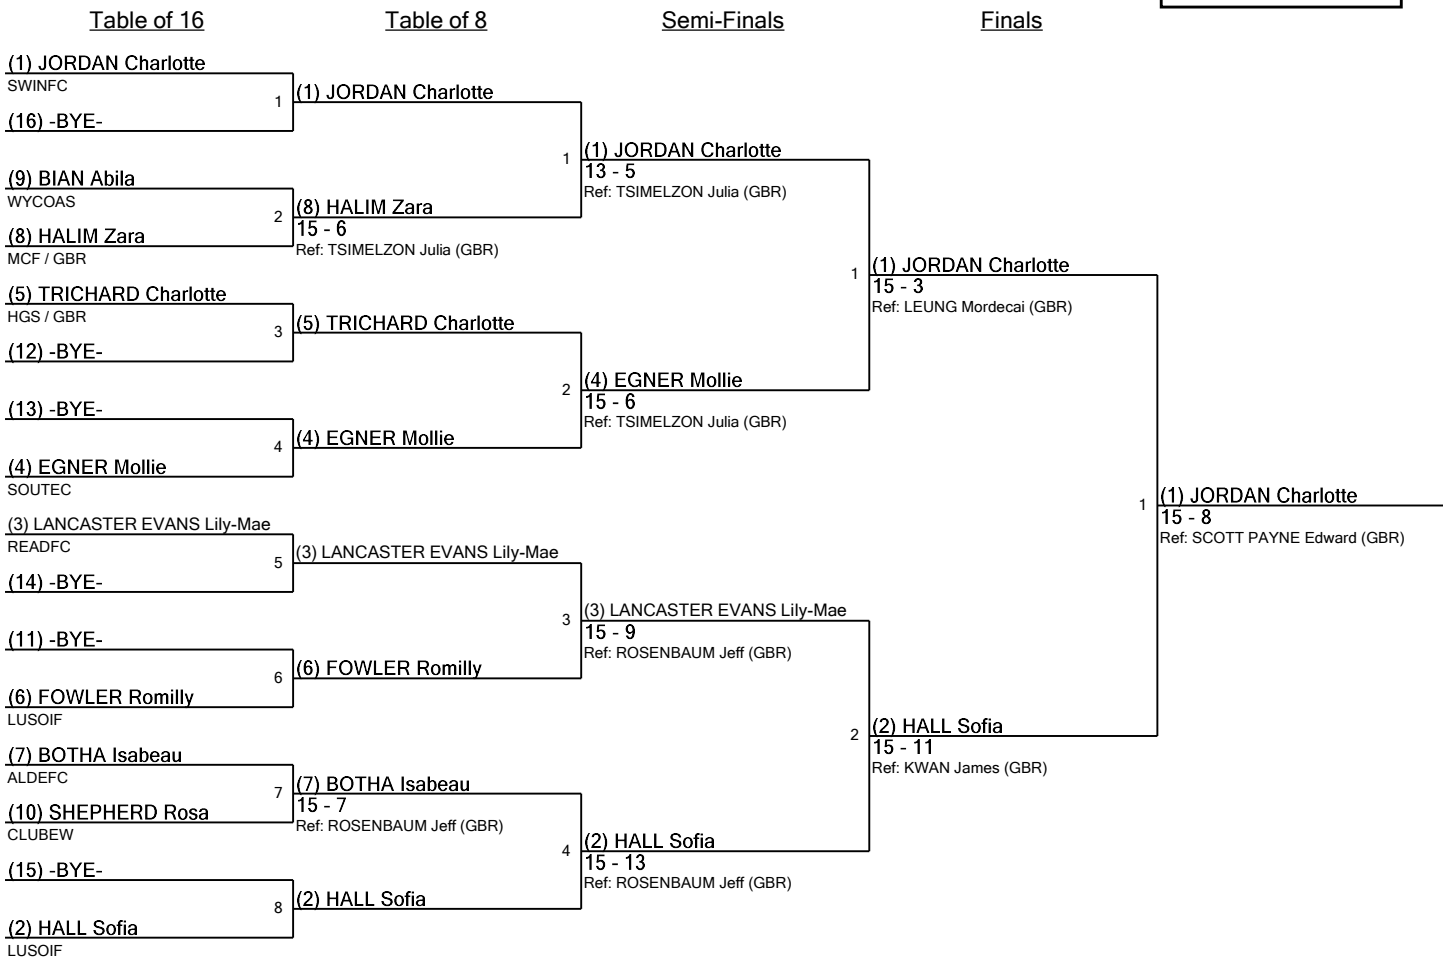

www.FencingTime.com

U-16 Women's Epee Final Ranking

U16WE

Tournament: Southern BYC Qualifiers
Date: 26 February 2023 - 09:30
FIE Document: FE_FIE_0012

Place	Name	Clubs	Country
1	JORDAN Charlotte	SWINFC	
2	HALL Sofia	LUSOIF	
3T	EGNER Mollie	SOUTEC	
3T	LANCASTER EVANS Lily-Mae	READFC	
5	TRICHARD Charlotte	HGS	GBR
6	FOWLER Romilly	LUSOIF	
7	BOTHA Isabeau	ALDEFC	
8	HALIM Zara	MCF	GBR
9	BIAN Abila	WYCOAS	
10	SHEPHERD Rosa	CLUBEW