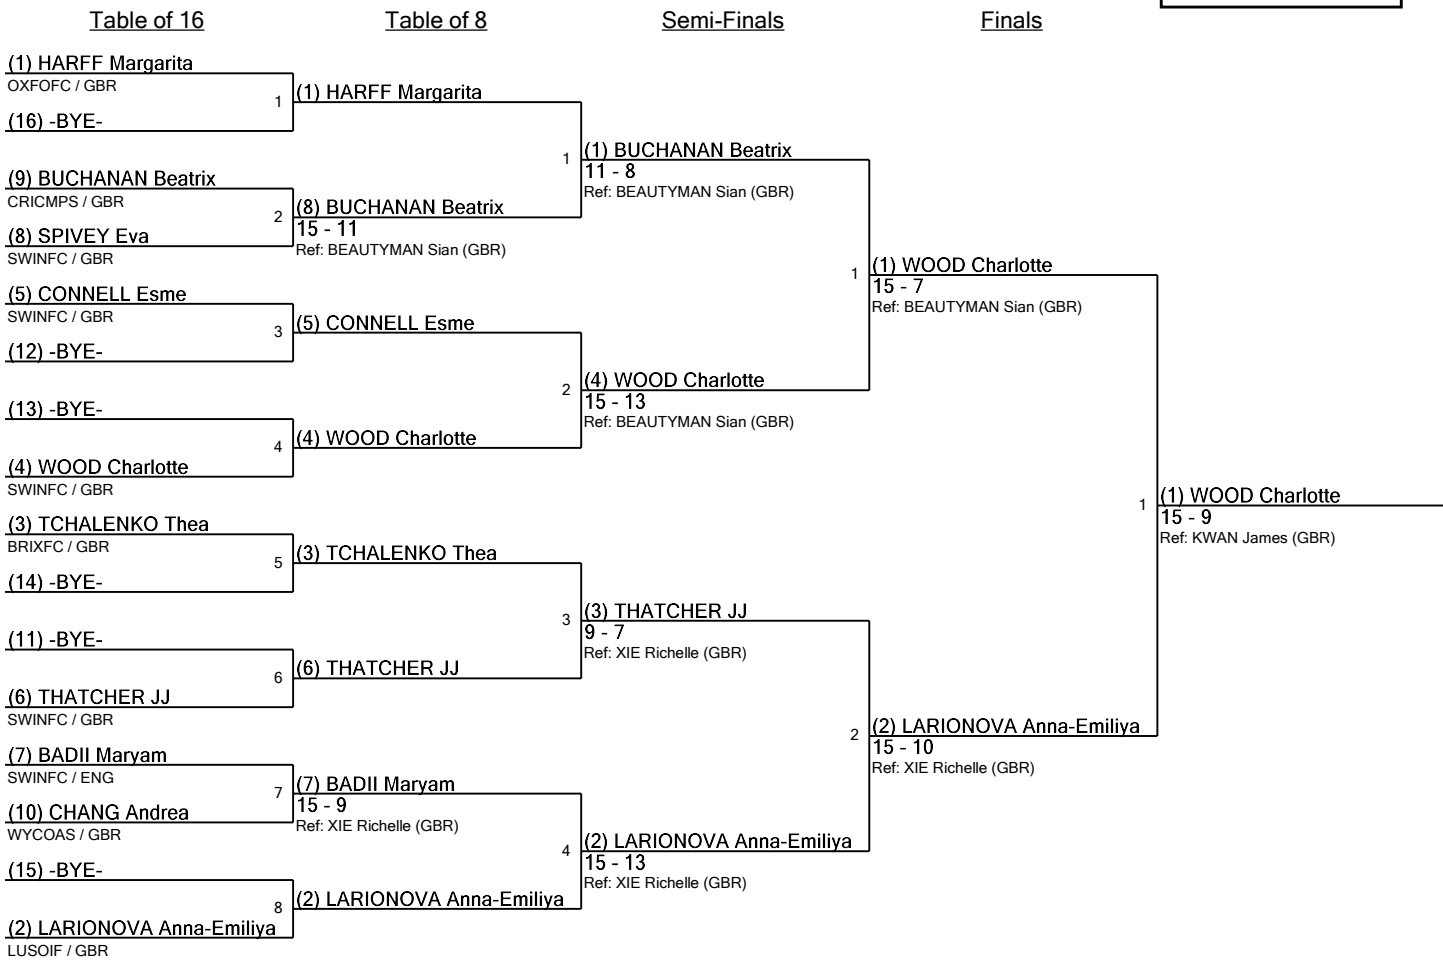

www.FencingTime.com

U-14 Women's Epee Seeding for Round #2 - DE

U14WE

Tournament: Southern BYC Qualifiers
Date: 26 March 2023 - 13:30
FIE Document: FE_FIE_0008

Seed	Name	Club	Country	V	V/M	HS	HR	Ind	Notes
1	HARFF Margarita	OXFOFC	GBR	4	1.00	19	2	+17	Advanced
2	LARIONOVA Anna-Emiliya	LUSOIF	GBR	3	0.75	17	11	+6	Advanced
3	TCHALENKO Thea	BRIXFC	GBR	3	0.75	16	12	+4	Advanced
4	WOOD Charlotte	SWINFC	GBR	2	0.50	14	13	+1	Advanced
5	CONNELL Esme	SWINFC	GBR	2	0.50	14	14	0	Advanced
6	THATCHER JJ	SWINFC	GBR	2	0.50	14	16	-2	Advanced
7T	SPIVEY Eva	SWINFC	GBR	2	0.50	12	15	-3	Advanced
7T	BADII Maryam	SWINFC	ENG	2	0.50	12	15	-3	Advanced
9	BUCHANAN Beatrix	CRICMPS	GBR	0	0.00	8	17	-9	Advanced
10	CHANG Andrea	WYCOAS	GBR	0	0.00	9	20	-11	Advanced