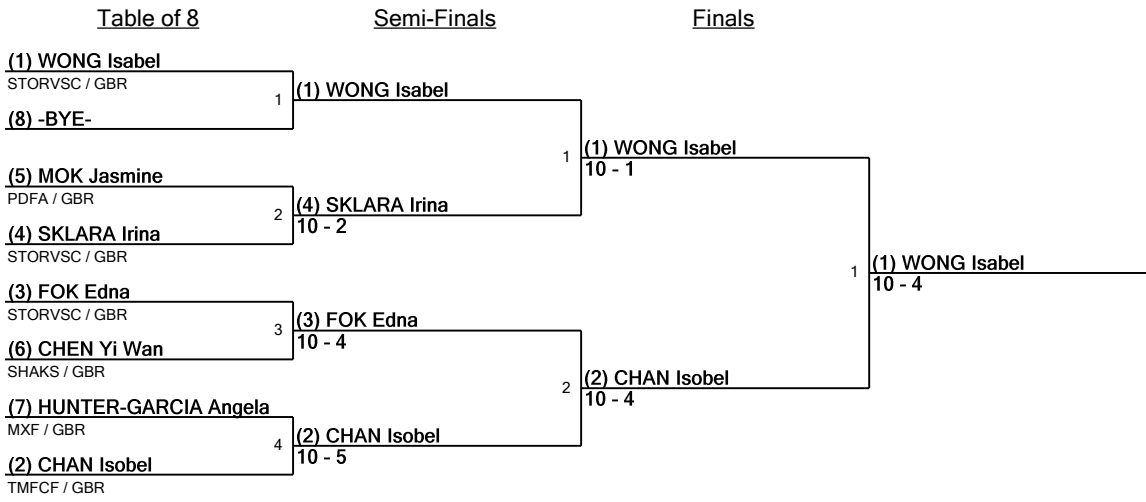

U-11 Women's Sabre - Round #3 - DE (Table of 8)

U11WS

www.FencingTime.com

U-11 Women's Sabre Final Ranking

Tournament: LPJS Stratford Sabre
Date: 26 February 2023 - 10:30
FIE Document: FE_FIE_0012

U11WS

Place	Name	Clubs	Country	Birthdate
1	WONG Isabel	STORVSC	GBR	28/08/2012
2	CHAN Isobel	TMFCF	GBR	16/02/2013
3T	FOK Edna	STORVSC	GBR	03/06/2012
3T	SKLARA Irina	STORVSC	GBR	24/01/2013
5	MOK Jasmine	PDFA	GBR	30/06/2014
6	CHEN Yi Wan	SHAKS	GBR	04/03/2013
7	HUNTER-GARCIA Angela	MXF	GBR	26/05/2012