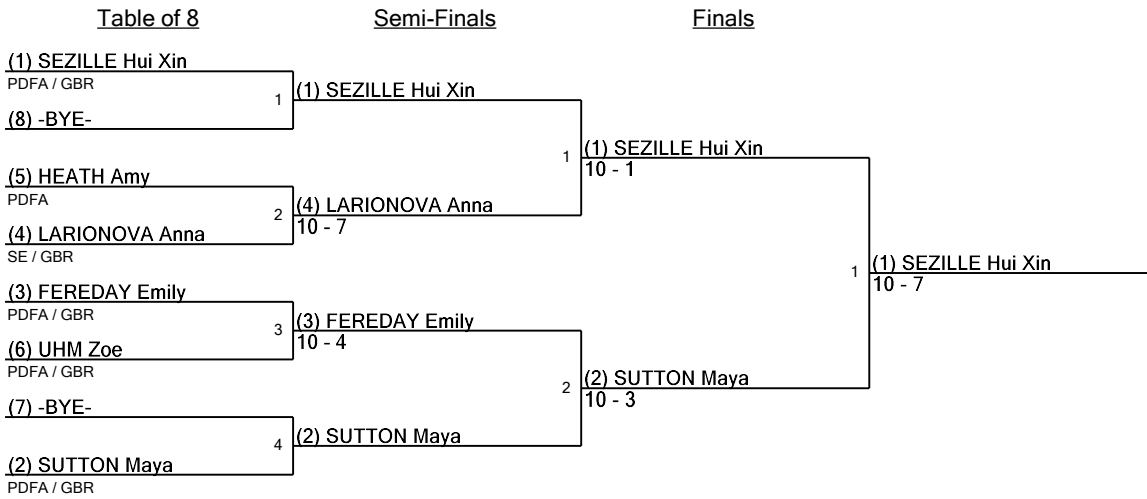

www.FencingTime.com

U-14 Women's Sabre Final Ranking

Tournament: England U14 Ranking Event
Date: 20 February 2022 - 12:00
FIE Document: FE_FIE_0012

Place	Name	Clubs	Region	Country
1	SEZILLE Hui Xin	PDFA		GBR
2	SUTTON Maya	PDFA		GBR
3T	LARIONOVA Anna	SE		GBR
3T	FEREDAY Emily	PDFA		GBR
5	HEATH Amy	PDFA		
6	UHM Zoe	PDFA		GBR