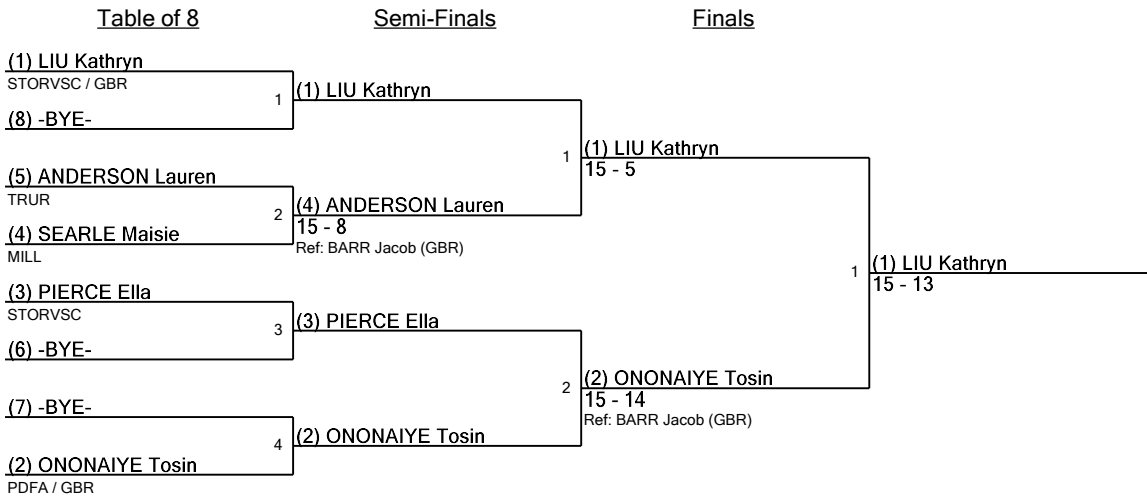

www.FencingTime.com

U-15 Women's Sabre Seeding for Round #2 - Poule

U15WS

Tournament: Herts Sabre LPJS
Date: 16 October 2022 - 10:30
FIE Document: FE_FIE_0008

Seed	Name	Club	Region	Country	V	V/M	HS	HR	Ind	Notes
1	LIU Kathryn	STORVSC		GBR	3	0.75	18	12	+6	Advanced
2	ONONAIYE Tosin	PDFA		GBR	3	0.75	17	14	+3	Advanced
3	PIERCE Ella	STORVSC			2	0.50	17	13	+4	Advanced
4	SEARLE Maisie	MILL			2	0.50	16	17	-1	Advanced
5	ANDERSON Lauren	TRUR			0	0.00	8	20	-12	Advanced

Name	Affiliation	#	1	2	3	4	5	V	V/M	HS	HR	Ind
LIU Kathryn	STORVSC / GBR	1		V5	D4	V5	V5	3	0.75	19	13	6
PIERCE Ella	STORVSC	2	D3		V5	V5	V5	3	0.75	18	11	7
ONONAIYE Tosin	PDFA / GBR	3	V5	D2		V5	V5	3	0.75	17	12	5
ANDERSON Lauren	TRUR	4	D1	D0	D0		D2	0	0.00	3	20	-17
SEARLE Maisie	MILL	5	D4	D4	D3	V5		1	0.25	16	17	-1

www.FencingTime.com

U-15 Women's Sabre Seeding for Round #3 - DE

Tournament: Herts Sabre LPJS
Date: 16 October 2022 - 10:30
FIE Document: FE_FIE_0008

U15WS

Seed	Name	Club	Region	Country	V	V/M	HS	HR	Ind	Notes
1	LIU Kathryn	STORVSC		GBR	6	0.75	37	25	+12	Advanced
2	ONONAIYE Tosin	PDFA		GBR	6	0.75	34	26	+8	Advanced
3	PIERCE Ella	STORVSC			5	0.63	35	24	+11	Advanced
4	SEARLE Maisie	MILL			3	0.38	32	34	-2	Advanced
5	ANDERSON Lauren	TRUR			0	0.00	11	40	-29	Advanced