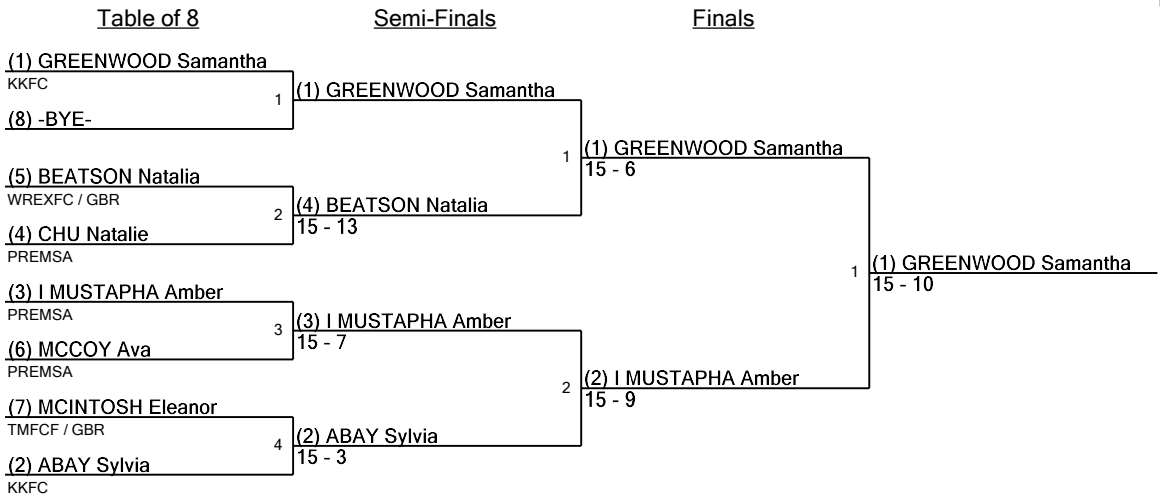

www.FencingTime.com

U14 Girls Sabre

Seeding for Round #2 - Poule

U14WS

Tournament: The Youth Series #1 23-24
 Date: 24 September 2023 - 09:15
 FIE Document: FE_FIE_0008

Seed	Name	Club	Region	Country	V	V/M	HS	HR	Ind	Notes
1	GREENWOOD Samantha	KKFC			6	1.00	30	12	+18	Advanced
2	I MUSTAPHA Amber	PREMSA			4	0.67	25	14	+11	Advanced
3	ABAY Sylvia	KKFC			4	0.67	23	17	+6	Advanced
4	CHU Natalie	PREMSA			3	0.50	22	18	+4	Advanced
5	BEATSON Natalia	WREXFC		GBR	3	0.50	21	18	+3	Advanced
6	MCCOY Ava	PREMSA			1	0.17	9	25	-16	Advanced
7	MCINTOSH Eleanor	TMFCF		GBR	0	0.00	4	30	-26	Advanced

U14 Girls Sabre

Round #2 Poule Results

U14WS

Tournament: The Youth Series #1 23-24
 Date: 24 September 2023 - 09:15
 FIE Document: FE_FIE_0007

1	Referee(s):
----------	-------------

Name	Affiliation	#	1	2	3	4	5	6	7	V	V/M	HS	HR	Ind
I MUSTAPHA Amber	PREMSA	1		V5	D3	D3	V5	V5	V5	4	0.67	26	15	11
MCCOY Ava	PREMSA	2	D1		D3	D2	D1	D4	D1	0	0.00	12	30	-18
CHU Natalie	PREMSA	3	V5	V5		D1	V5	V5	V5	5	0.83	26	16	10
ABAY Sylvia	KKFC	4	V5	V5	V5		D1	V5	V5	5	0.83	26	15	11
GREENWOOD Samantha	KKFC	5	D3	V5	D2	V5		V5	V5	4	0.67	25	14	11
MCINTOSH Eleanor	TMFCF / GBR	6	D1	V5	D1	D1	D0		D1	1	0.17	9	29	-20
BEATSON Natalia	WREXFC / GBR	7	D0	V5	D2	D3	D2	V5		2	0.33	17	22	-5

www.FencingTime.com

U14 Girls Sabre Seeding for Round #3 - DE

U14WS

Tournament: The Youth Series #1 23-24
Date: 24 September 2023 - 09:15
FIE Document: FE_FIE_0008

Seed	Name	Club	Region	Country	V	V/M	HS	HR	Ind	Notes
1	GREENWOOD Samantha	KKFC			10	0.83	55	26	+29	Advanced
2	ABAY Sylvia	KKFC			9	0.75	49	32	+17	Advanced
3	I MUSTAPHA Amber	PREMSA			8	0.67	51	29	+22	Advanced
4	CHU Natalie	PREMSA			8	0.67	48	34	+14	Advanced
5	BEATSON Natalia	WREXFC		GBR	5	0.42	38	40	-2	Advanced
6	MCCOY Ava	PREMSA			1	0.08	21	55	-34	Advanced
7	MCINTOSH Eleanor	TMFCF		GBR	1	0.08	13	59	-46	Advanced