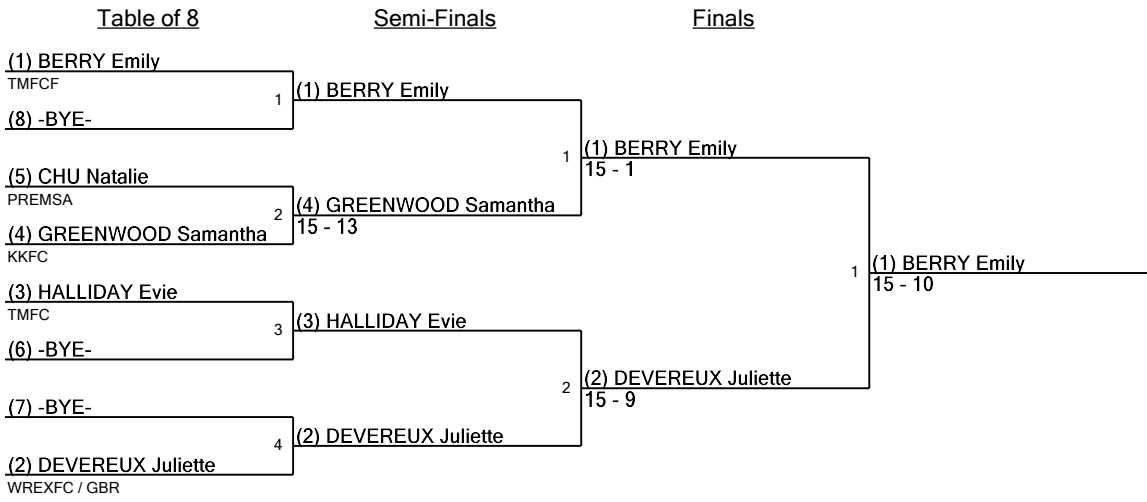

U14 Girls Sabre Seeding for Round #2 - Poule

Tournament: The Youth Series #2
Date: 21 May 2023 - 09:15
FIE Document: FE_FIE_0008

U14WS

Seed	Name	Club	Region	Country	V	V/M	HS	HR	Ind	Notes
1	BERRY Emily	TMFCF			4	1.00	20	8	+12	Advanced
2	DEVEREUX Juliette	WREXFC		GBR	3	0.75	17	11	+6	Advanced
3	GREENWOOD Samantha	KKFC			1	0.25	15	17	-2	Advanced
4	CHU Natalie	PREMSA			1	0.25	10	17	-7	Advanced
5	HALLIDAY Evie	TMFC			1	0.25	10	19	-9	Advanced

U14 Girls Sabre Round #2 Poule Results

Tournament: The Youth Series #2
Date: 21 May 2023 - 09:15
FIE Document: FE_FIE_0007

U14WS

1	Referee(s):
----------	-------------

Name	Affiliation	#	1	2	3	4	5	V	V/M	HS	HR	Ind
BERRY Emily	TMFCF	1		V5	D2	V5	V5	3	0.75	17	10	7
GREENWOOD Samantha	KKFC	2	D1		D2	D2	V5	1	0.25	10	18	-8
DEVEREUX Juliette	WREXFC / GBR	3	V5	V5		V5	D4	3	0.75	19	10	9
HALLIDAY Evie	TMFC	4	D1	V5	D1		V5	2	0.50	12	12	0
CHU Natalie	PREMSA	5	D3	D3	V5	D0		1	0.25	11	19	-8

U14 Girls Sabre Seeding for Round #3 - DE

Tournament: The Youth Series #2
Date: 21 May 2023 - 09:15
FIE Document: FE_FIE_0008

U14WS

Seed	Name	Club	Region	Country	V	V/M	HS	HR	Ind	Notes
1	BERRY Emily	TMFCF			7	0.88	37	18	+19	Advanced
2	DEVEREUX Juliette	WREXFC		GBR	6	0.75	36	21	+15	Advanced
3	HALLIDAY Evie	TMFC			3	0.38	22	31	-9	Advanced
4	GREENWOOD Samantha	KKFC			2	0.25	25	35	-10	Advanced
5	CHU Natalie	PREMSA			2	0.25	21	36	-15	Advanced