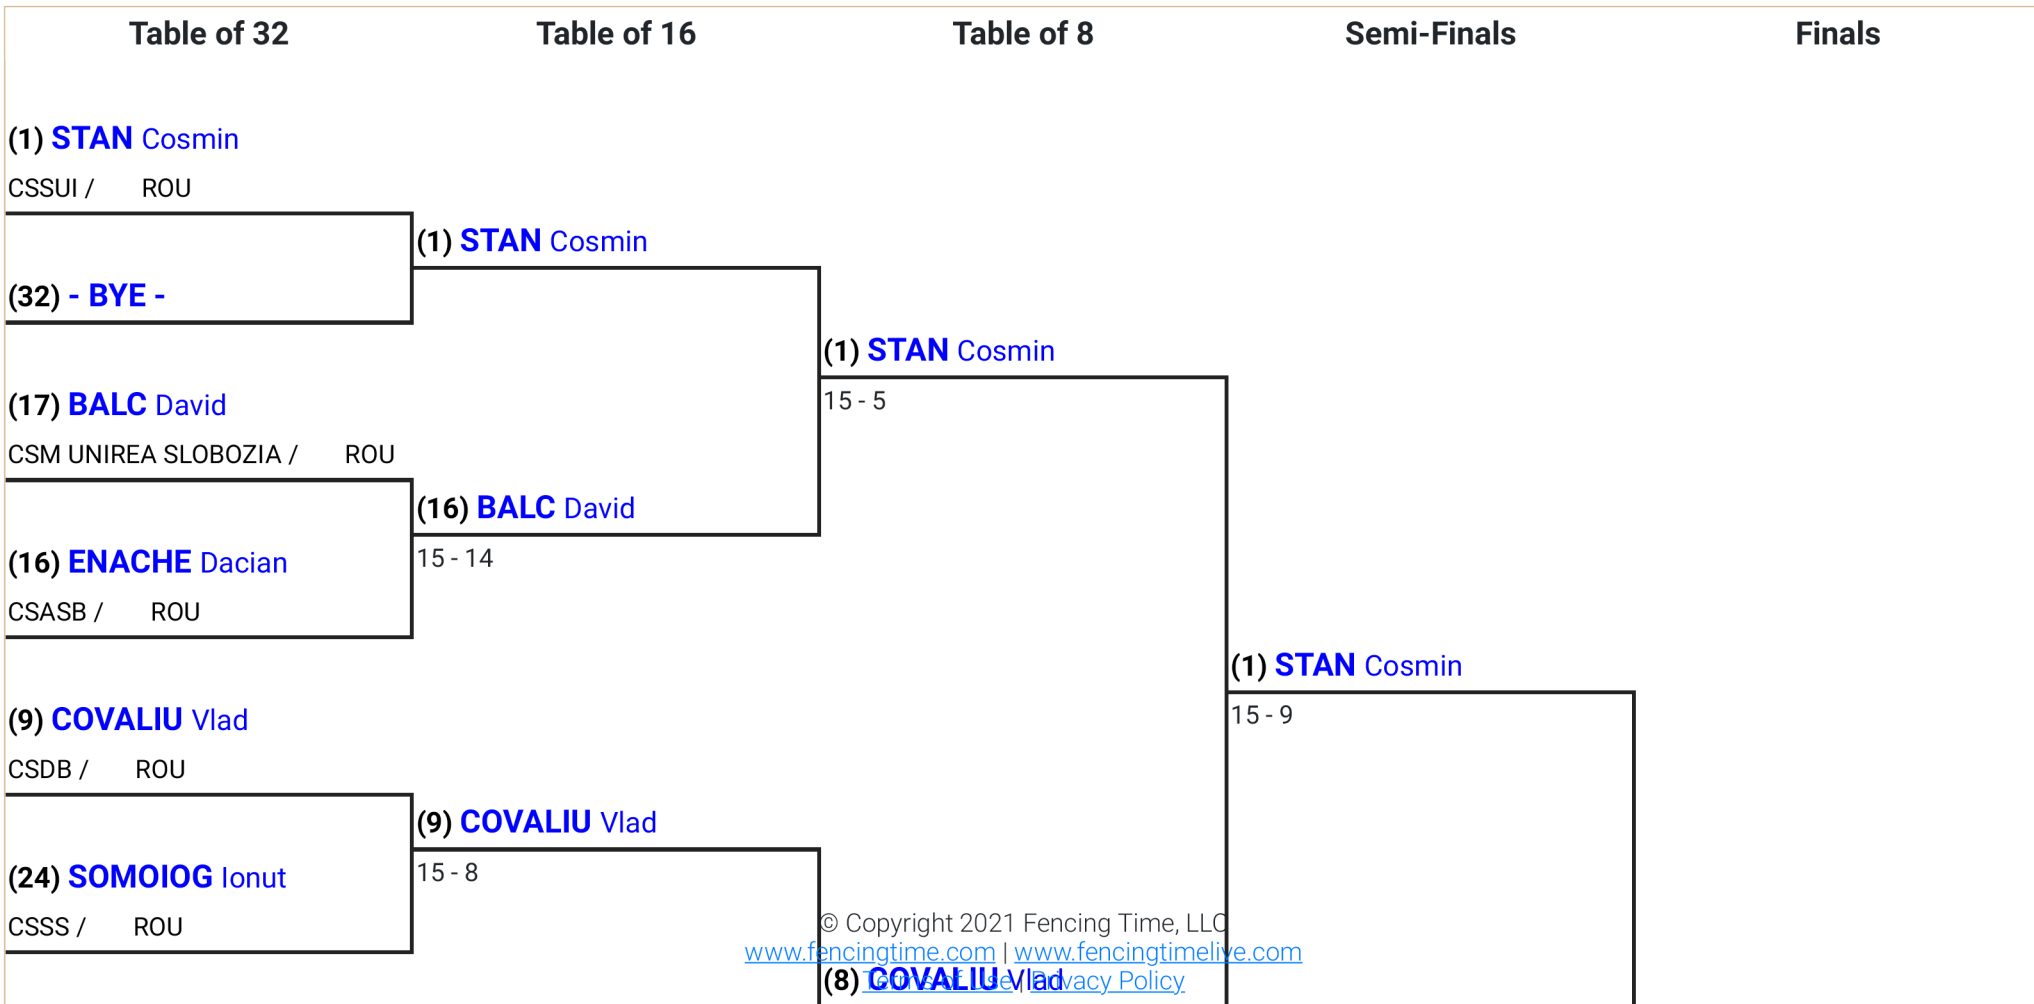

-  SCHEDULE
-  MY FENCERS
-  FENCERS
-  FORMAT
-  POOLS
-  POOLS
-  **TABLEAU**
-  SEEDING
-  STRIPS
-  RESULTS

←
PRIMARY TABLEAU ▾
→

© Copyright 2021 Fencing Time, LLC
www.fencingtime.com | www.fencingtimelive.com
[Privacy Policy](#)