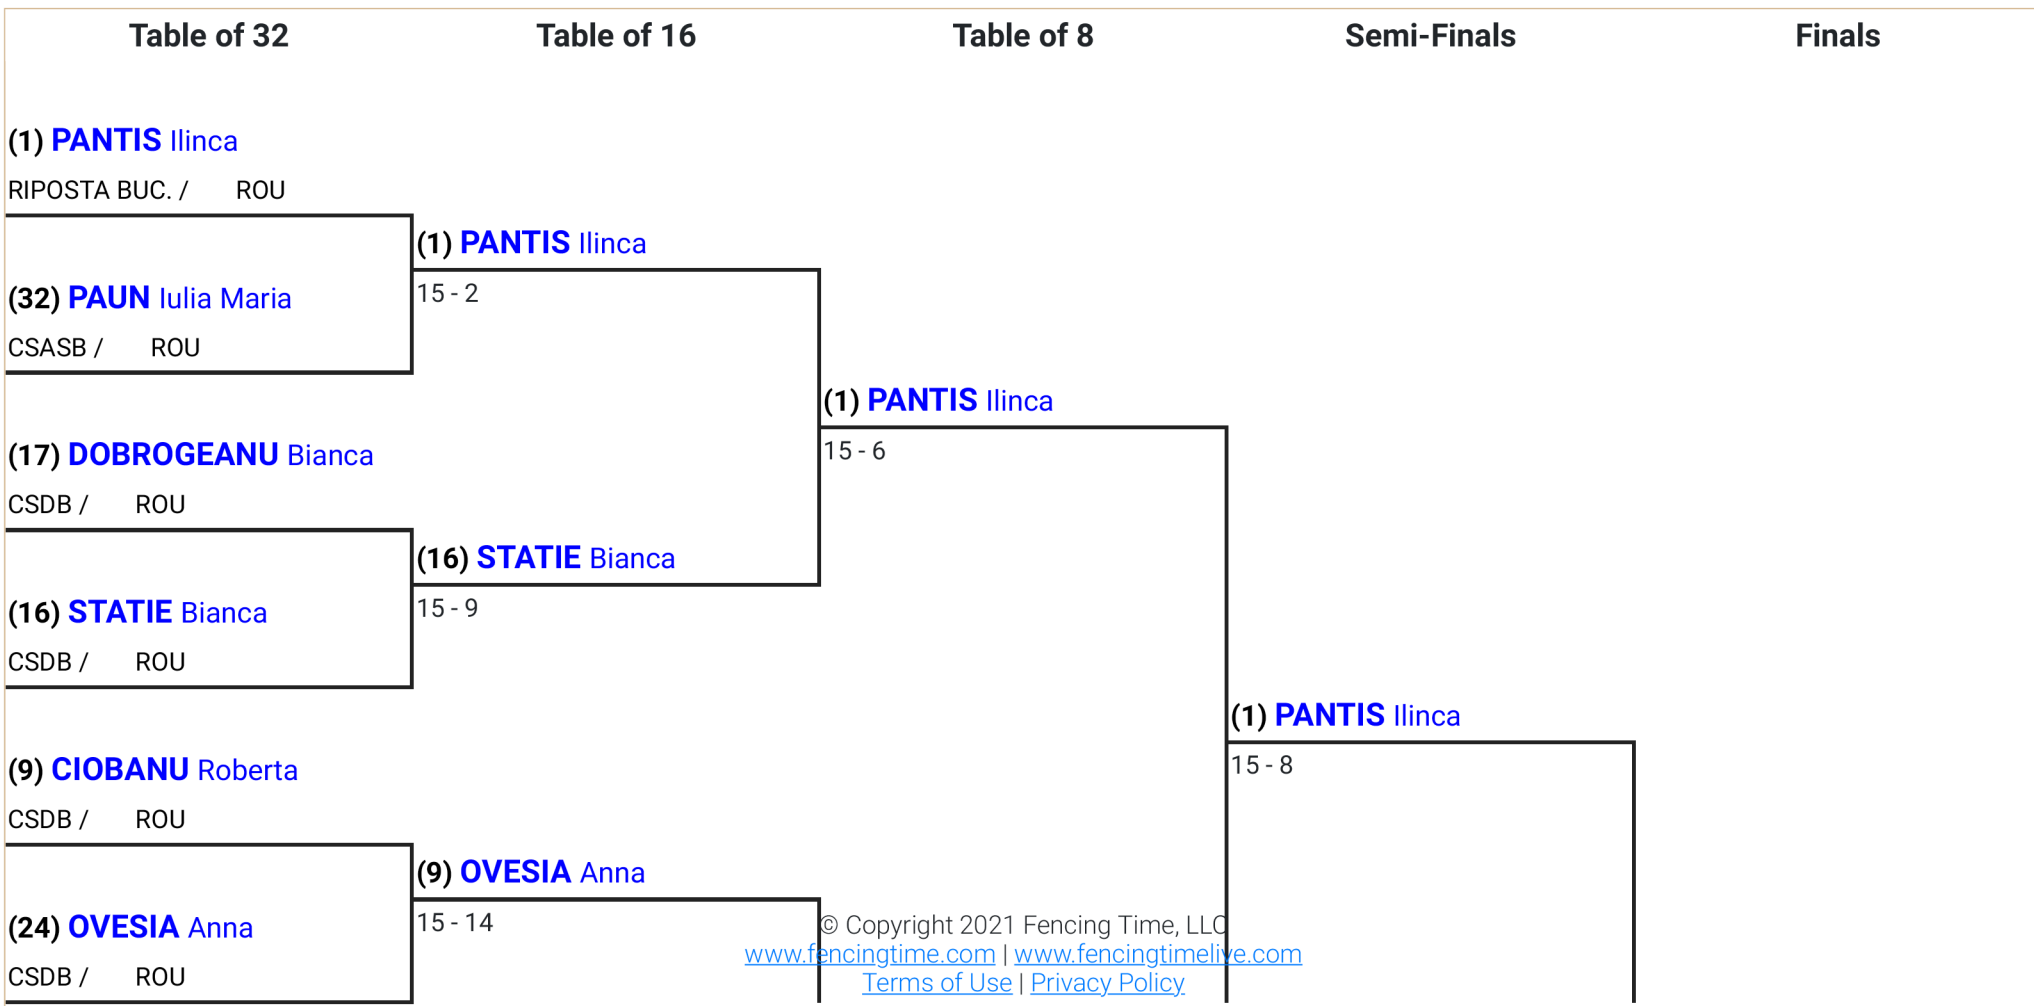

Pool Results

Search

CSV

Place	Name	V	M	V / M	TS	TR	Ind	Status	Club(s)	Country
1	PANTIS Ilinca	6	6	1.00	30	8	+22	Advanced	CS RIPOSTA BUCURESTI	ROU
2	STEFANESCU Alyssa	6	6	1.00	30	9	+21	Advanced	CS RIPOSTA BUCURESTI	ROU
3	CIOBANU Roberta	5	5	1.00	25	11	+14	Advanced	CS DINAMO BUCURESTI	ROU
4	CRACIU Ioana	5	6	0.83	29	12	+17	Advanced	CS DINAMO BUCURESTI	ROU
5	STAN Amalia	5	6	0.83	28	11	+17	Advanced	CSS Unirea Iasi	ROU
6	BADEA Maria	4	5	0.80	24	12	+12	Advanced	CSA STEAUA BUCURESTI	ROU
7	DANCIU Vanessa	4	5	0.80	24	14	+10	Advanced	CS DINAMO BUCURESTI	ROU
8	BENCIU Rosemarie	4	5	0.80	24	16	+8	Advanced	CS RIPOSTA BUCURESTI	ROU
9	MOROIANU Laura	4	5	0.80	22	15	+7	Advanced	CS DINAMO BUCURESTI	ROU
10	BOTEZATU Ana	4	6	0.67	27	14	+13	Advanced	CS DINAMO BUCURESTI	ROU
11	POPA Patricia	4	6	0.67	24	16	+8	Advanced	CSA STEAUA BUCURESTI	ROU
12	NEAGU Teodora	4	6	0.67	27	20	+7	Advanced	CSM IASI	ROU
13	SERBANOIU Andreea (Deea)	4	6	0.67	23	16	+7	Advanced	CS DINAMO BUCURESTI	ROU
14	MITRUS Alexandra	4	6	0.67	22	19	+3	Advanced	CS DINAMO BUCURESTI	ROU
15	GHEORGHE Andreea Cristina	3	5	0.60	23	14	+9	Advanced	CSA STEAUA BUCURESTI	ROU
16	MARTINAS Maria	3	5	0.60	21	15	+6	Advanced	CSS Unirea Iasi	ROU
17	BUTUM Adelina Elena	3	5	0.60	20	21	-1	Advanced	CSM CORONA BRASOV	ROU
18	MARGINEANU Lorena	3	6	0.50	24	24	0	Advanced	CS DINAMO BUCURESTI	ROU
19	MOLDOVAN Teodora	3	6	0.50	23	24	-1	Advanced	CS DINAMO BUCURESTI	ROU
20	STATIE Bianca	3	6	0.50	21	24	-3	Advanced	CS DINAMO BUCURESTI	ROU
21	COJOCARU Maria	3	6	0.50	17	21	-4	Advanced	CS RIPOSTA BUCURESTI	ROU
22	ALEXE Maria	2	5	0.40	19	20	-1	Advanced	CSA STEAUA BUCURESTI	ROU
23	MUNTEANU Magdalena	2	5	0.40	16	18	-2	Advanced	CS DINAMO BUCURESTI	ROU
24	MIHALCEA Anastasia	2	5	0.40	19	22	-3	Advanced	CS DINAMO BUCURESTI	ROU
25	DOBROGEANU Bianca	2	5	0.40	18	22	-4	Advanced	CS DINAMO BUCURESTI	ROU
26	CARP Daria	2	5	0.40	15	20	-5	Advanced	CSM IASI	ROU
27	ICNOTIU Teona Maria	2	5	0.40	13	18	-5	Advanced	CS RIPOSTA BUCURESTI	ROU
28	SERBAN Denisa	2	6	0.33	15	21	-6	Advanced	CSA STEAUA BUCURESTI	ROU
29	GEATARA Adriana Maria	2	6	0.33	19	28	-9	Advanced	CSA STEAUA BUCURESTI	ROU
30	OARGA Teodora	1	5	0.20	17	22	-5	Advanced	CSTA Bucuresti	ROU
31	OVESIA Anna	1	5	0.20	14	23	-9	Advanced	CS DINAMO BUCURESTI	ROU
32	DUMITRU Catinca	1	5	0.20	12	22	-10	Advanced	CSA STEAUA BUCURESTI	ROU
33	FUSEA Anastasia	1	6	0.17	18	28	-10	Eliminated	CS DINAMO BUCURESTI	ROU
34	APOSTU Ioana Raisa	1	6	0.17	16	28	-12	Eliminated	CSS Unirea Iasi	ROU
35	PAUN Iulia Maria	1	6	0.17	13	26	-13	Eliminated	CSA STEAUA BUCURESTI	ROU
36	ARABOLU Ioana	1	6	0.17	12	28	-16	Eliminated	ACS DUEL BUC	ROU
37	NASTASE Maria	1	6	0.17	8	29	-21	Eliminated	CSTA Bucuresti	ROU
38	PAUN Bianca Andreea	0	6	0.00	10	30	-20	Eliminated	CSS SLOBOZIA	ROU
39	HEHAL Alexandra	0	5	0.00	4	25	-21	Eliminated	CS DINAMO BUCURESTI	ROU

- SCHEDULE
- MY FENCERS
- FENCERS
- FORMAT
- POOLS
- POOLS
- **TABLEAU**
- SEEDING
- STRIPS
- RESULTS

←
PRIMARY TABLEAU ▾
→

© Copyright 2021 Fencing Time, LLC
www.fencingtime.com | www.fencingtimelive.com
[Terms of Use](#) | [Privacy Policy](#)