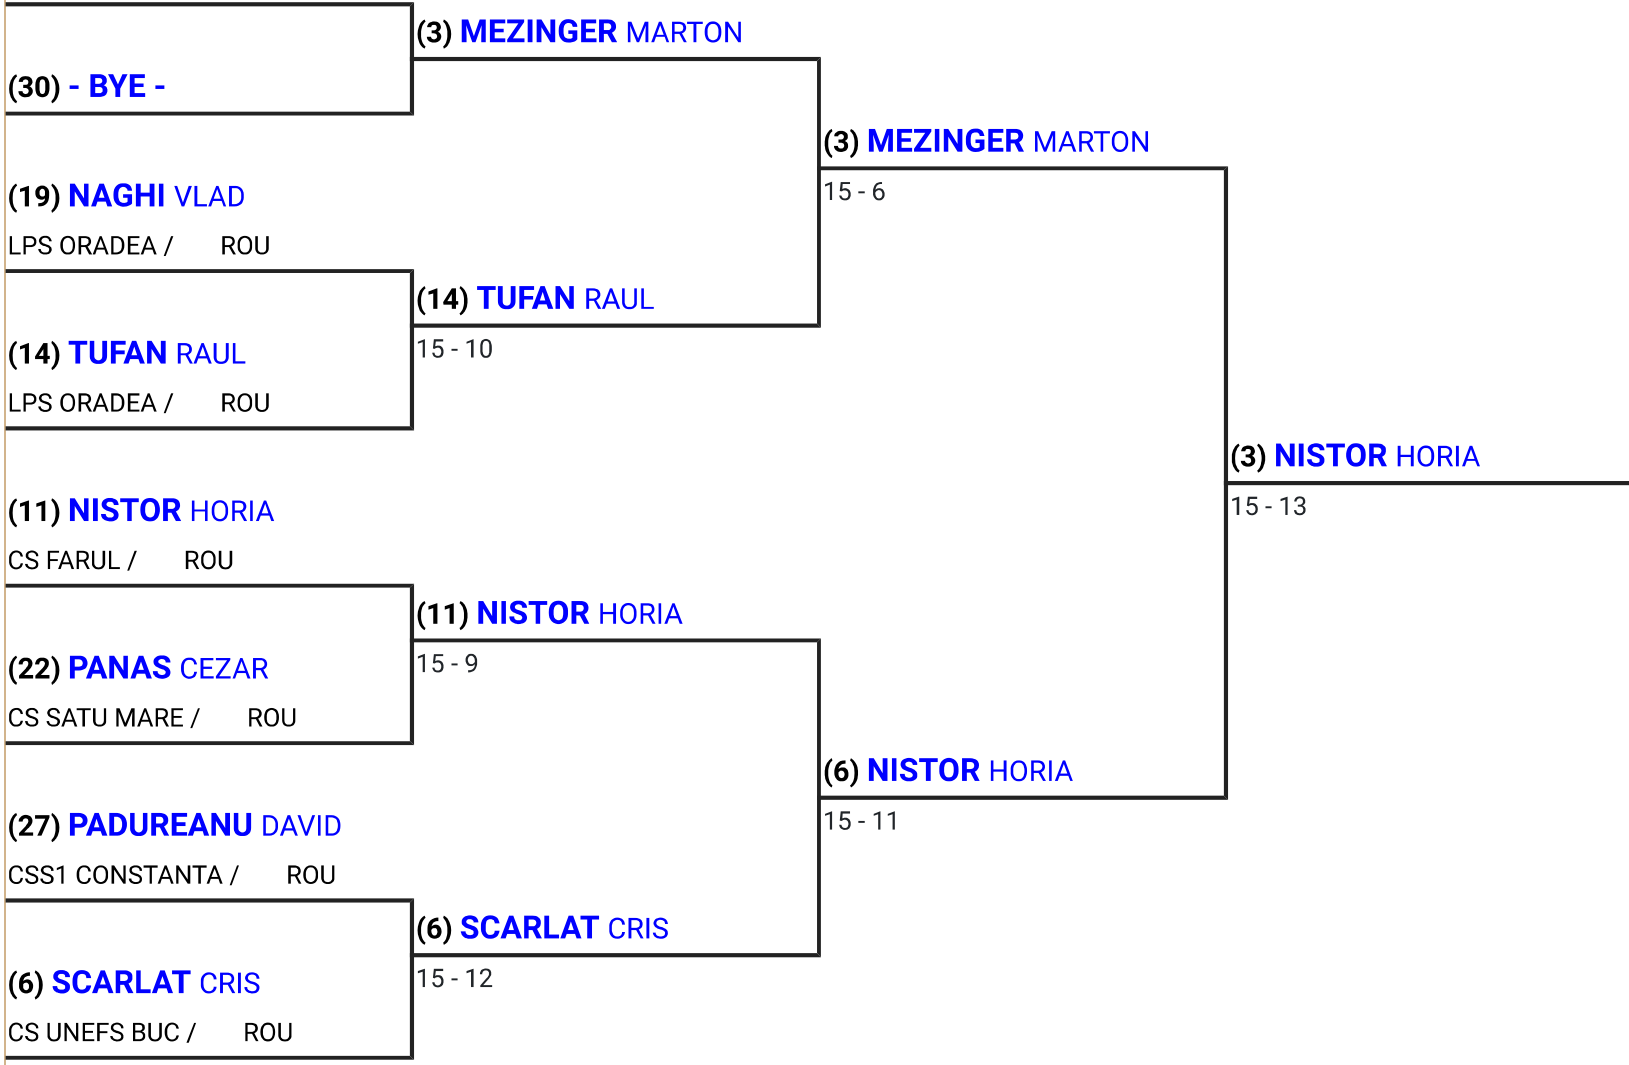

-  SCHEDULE
-  MY FENCERS
-  FENCERS
-  FORMAT
- POOLS
- POOLS
- TABLEAU** 
- SEEDING 
- STRIPS 
- RESULTS 

(7) **GURZA LUCA**

CS SATU MARE / ROU

(2) **MARGHESCU RARES**

15 - 8

SCHEDULE

MY FENCERS

FENCERS

FORMAT

POOLS

POOLS

TABLEAU

SEEDING

STRIPS

RESULTS

(23) **MATESAN RAUL**