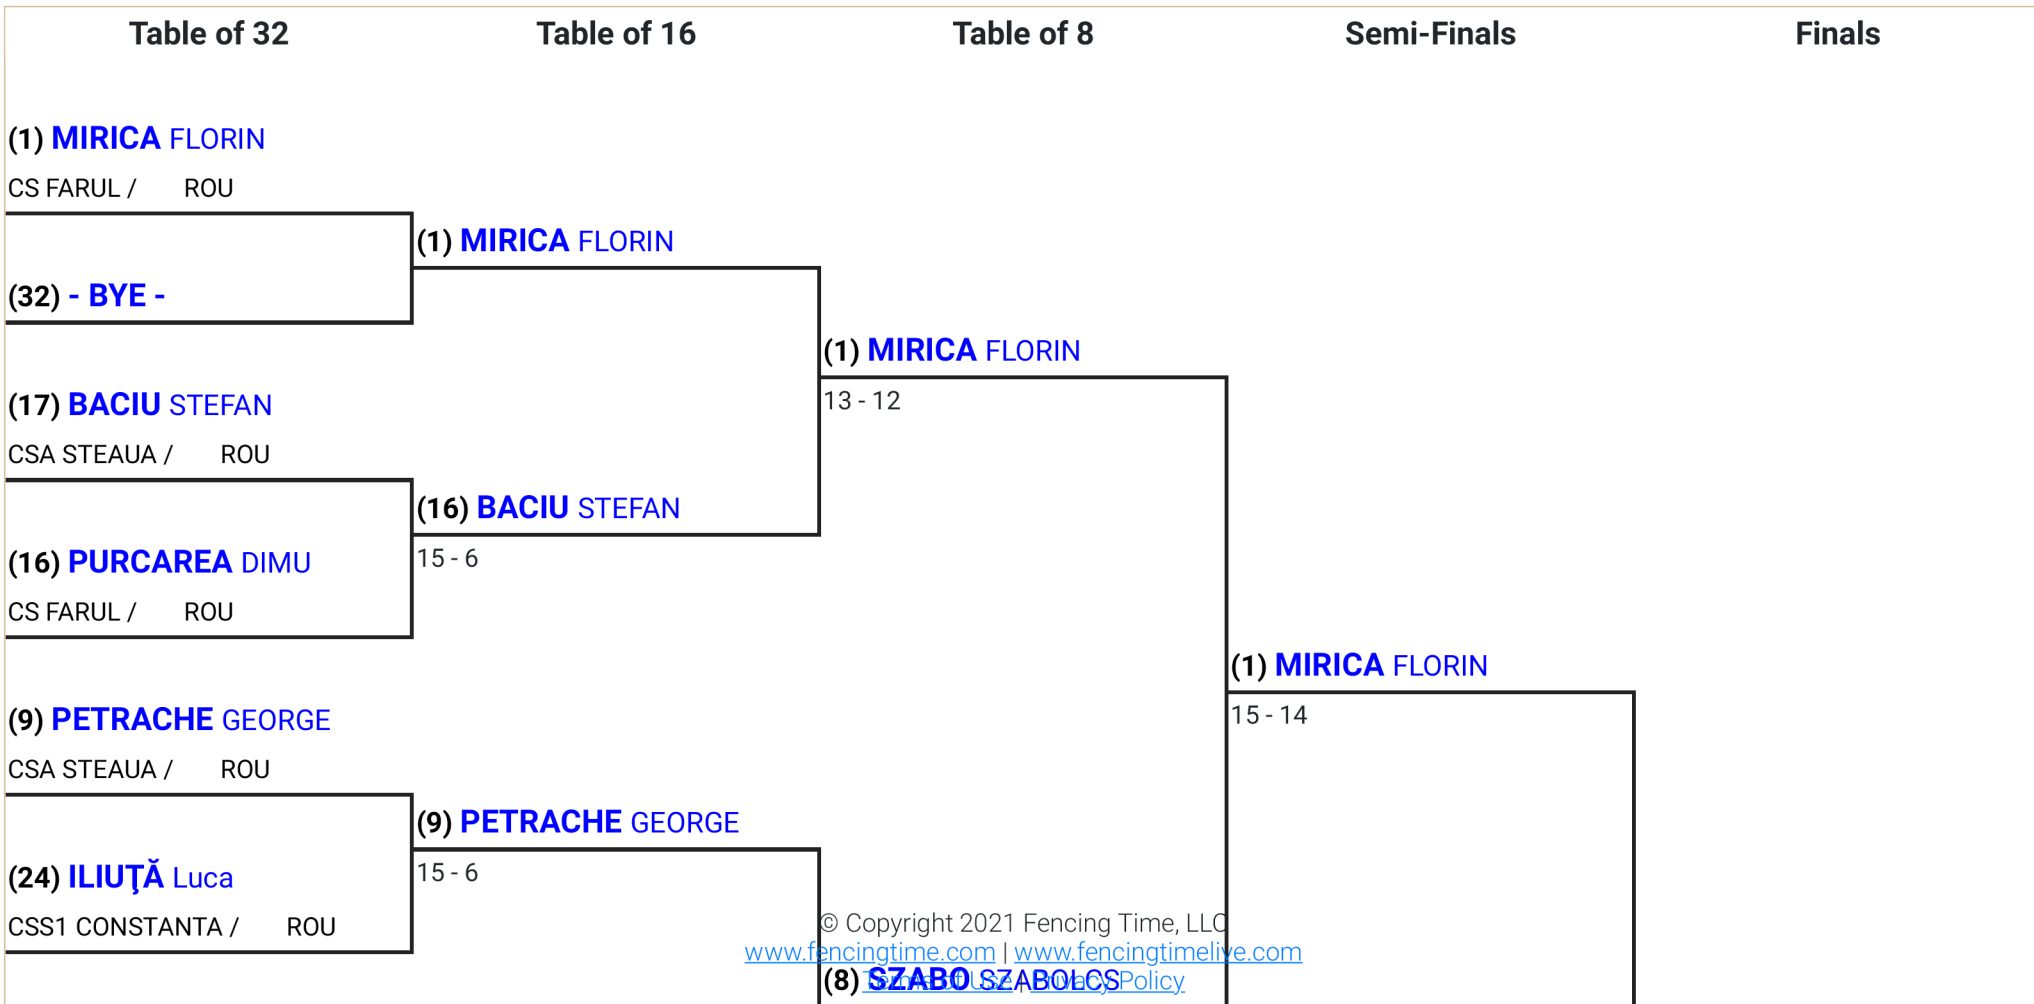

Pool Results

Search

CSV

Place	Name	V	M	V / M	TS	TR	Ind	Status	Club(s)	Country
1	MIRICA FLORIN	5	5	1.00	25	8	+17	Advanced	CS FARUL CONSTANTA	ROU
2	PETRACHE GEORGE	5	5	1.00	24	9	+15	Advanced	CSA STEAUA BUCURESTI	ROU
3	MARGHESCU RARES	5	5	1.00	25	15	+10	Advanced	CSA STEAUA BUCURESTI	ROU
4	MIHART ALEXANDRU	4	5	0.80	24	11	+13	Advanced	LPS PETRACHE TRISCU	ROU
5	FLORESCU CODRUT	4	5	0.80	22	13	+9	Advanced	CS UNEFS BUCURESTI	ROU
6	MEZINGER MARTON	4	5	0.80	21	12	+9	Advanced	CS SATU MARE	ROU
7	GURZA LUCA	4	5	0.80	23	17	+6	Advanced	CS SATU MARE	ROU
8	POPESCU ALEXANDRU	4	5	0.80	21	17	+4	Advanced	CS UNEFS BUCURESTI	ROU
9	PURCAREA DIMU	3	5	0.60	22	17	+5	Advanced	CS FARUL CONSTANTA	ROU
10T	NISTOR HORIA	3	5	0.60	21	16	+5	Advanced	CS FARUL CONSTANTA	ROU
10T	TUFAN RAUL	3	5	0.60	21	16	+5	Advanced	LPS BIHORUL ORADEA	ROU
12T	SAHAGHIAN DAVID	3	5	0.60	20	15	+5	Advanced	CS FARUL CONSTANTA	ROU
12T	BURGHELEA ANDREI	3	5	0.60	20	15	+5	Advanced	CSA STEAUA BUCURESTI	ROU
12T	SZABO SZABOLCS	3	5	0.60	20	15	+5	Advanced	CS SATU MARE	ROU
15	SCARLAT CRIS	3	5	0.60	21	17	+4	Advanced	CS UNEFS BUCURESTI	ROU
16	MATESAN RAUL	3	5	0.60	21	19	+2	Advanced	CS SATU MARE	ROU
17	BACIU STEFAN	3	5	0.60	20	18	+2	Advanced	CSA STEAUA BUCURESTI	ROU
18	NICA IUSTIN	3	5	0.60	18	18	0	Advanced	CSA STEAUA BUCURESTI	ROU
19	BACIU STEFAN	2	5	0.40	22	21	+1	Advanced	CSS1 CONSTANTA	ROU
20	PAPP ANDREI	2	5	0.40	17	16	+1	Advanced	CS FARUL CONSTANTA	ROU
21	CORBU CRISTIAN	2	5	0.40	19	21	-2	Advanced	LPS PETRACHE TRISCU	ROU
22	PANAS CEZAR	2	5	0.40	18	20	-2	Advanced	CS SATU MARE	ROU
23	PADUREANU DAVID	2	5	0.40	17	19	-2	Advanced	CSS1 CONSTANTA	ROU
24	NAGHI VLAD	2	5	0.40	16	18	-2	Advanced	LPS BIHORUL ORADEA	ROU
25	GHENCEA Mihai	2	5	0.40	16	19	-3	Advanced	CSS1 CONSTANTA	ROU
26	MARIN MATEI	2	5	0.40	17	23	-6	Advanced	CS DINAMO BUCURESTI	ROU
27	CIMPAN ANTON	2	5	0.40	16	22	-6	Advanced	CS SATU MARE	ROU
28	ILIUȚĂ Luca	2	5	0.40	14	20	-6	Advanced	CSS1 CONSTANTA	ROU
29	VIZITEU STEFAN	2	5	0.40	12	19	-7	Advanced	CS SATU MARE	ROU
30T	FEHER EMILIAN	1	5	0.20	16	24	-8	Eliminated	CS SATU MARE	ROU
30T	CONSTANTINESCU CRISTIAN	1	5	0.20	16	24	-8	Eliminated	LPS PETRACHE TRISCU	ROU
32	GOGU TEODOR	1	5	0.20	12	24	-12	Eliminated	CS FARUL CONSTANTA	ROU
33	SITA STEFAN	0	5	0.00	19	25	-6	Eliminated	CSS1 CONSTANTA	ROU
34	CHERCIU SERBAN	0	5	0.00	9	25	-16	Eliminated	CSM CORONA BRASOV	ROU
35	BALOI ALBERT	0	5	0.00	8	25	-17	Eliminated	CSS STEAUA BUC	ROU
36	APROFIREI CALIN	0	5	0.00	5	25	-20	Eliminated	CSM CORONA BRASOV	ROU

- SCHEDULE
- MY FENCERS
- FENCERS
- FORMAT
- POOLS
- POOLS
- **TABLEAU**
- SEEDING
- STRIPS
- RESULTS

←
PRIMARY TABLEAU ▾
→

© Copyright 2021 Fencing Time, LLC
www.fencingtime.com | www.fencingtimelive.com
Privacy Policy