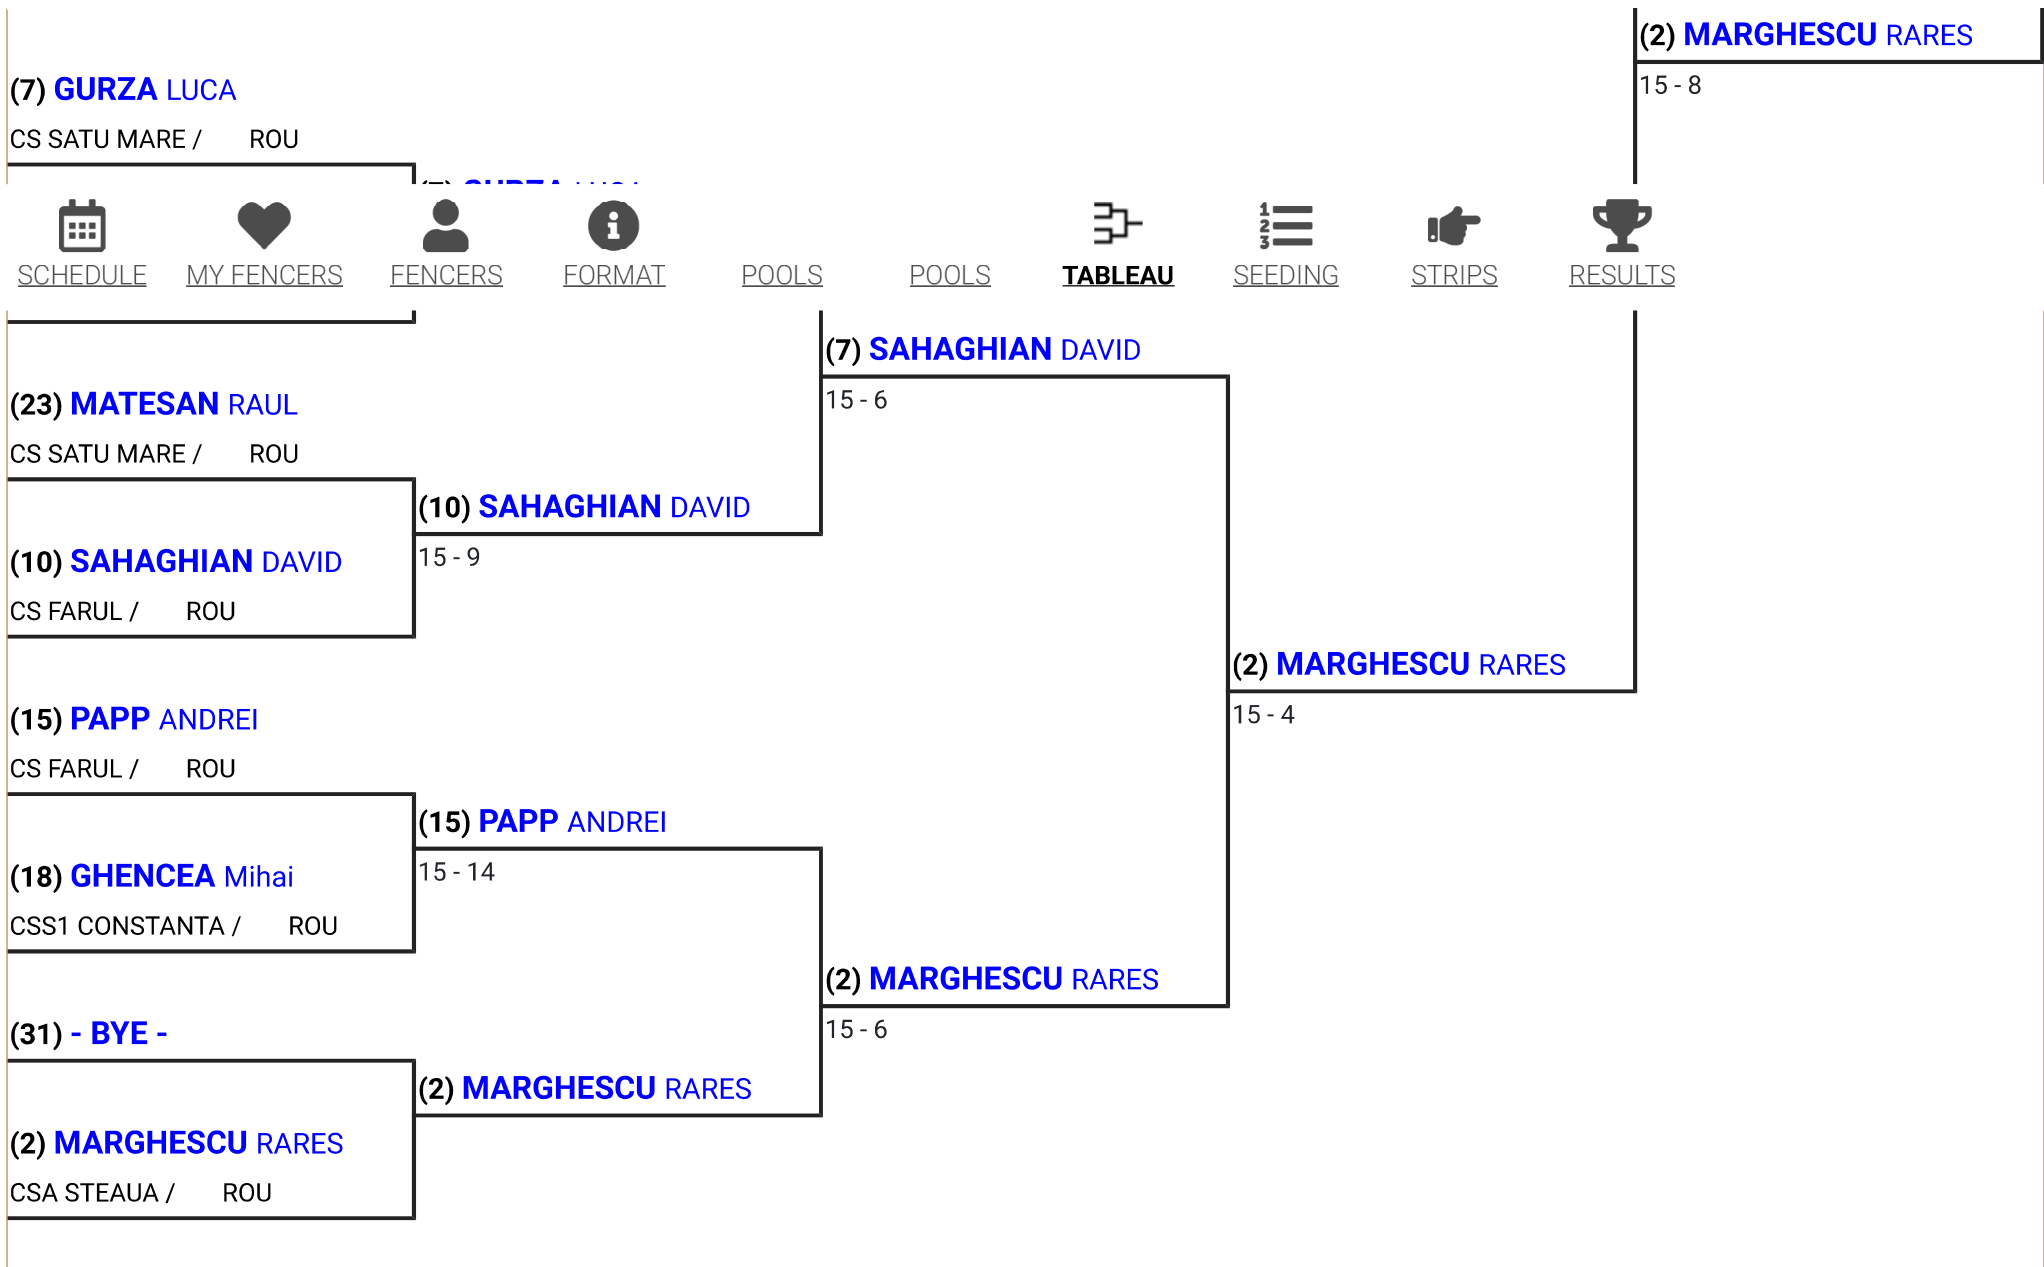

-  SCHEDULE
-  MY FENCERS
-  FENCERS
-  FORMAT
- POOLS
- POOLS
- TABLEAU** 
- SEEDING 
- STRIPS 
- RESULTS 

(7) **GURZA LUCA**

CS SATU MARE / ROU

(2) **MARGHESCU RARES**

15 - 8

SCHEDULE

MY FENCERS

FENCERS

FORMAT

POOLS

POOLS

TABLEAU

SEEDING

STRIPS

RESULTS

(23) **MATESAN RAUL**