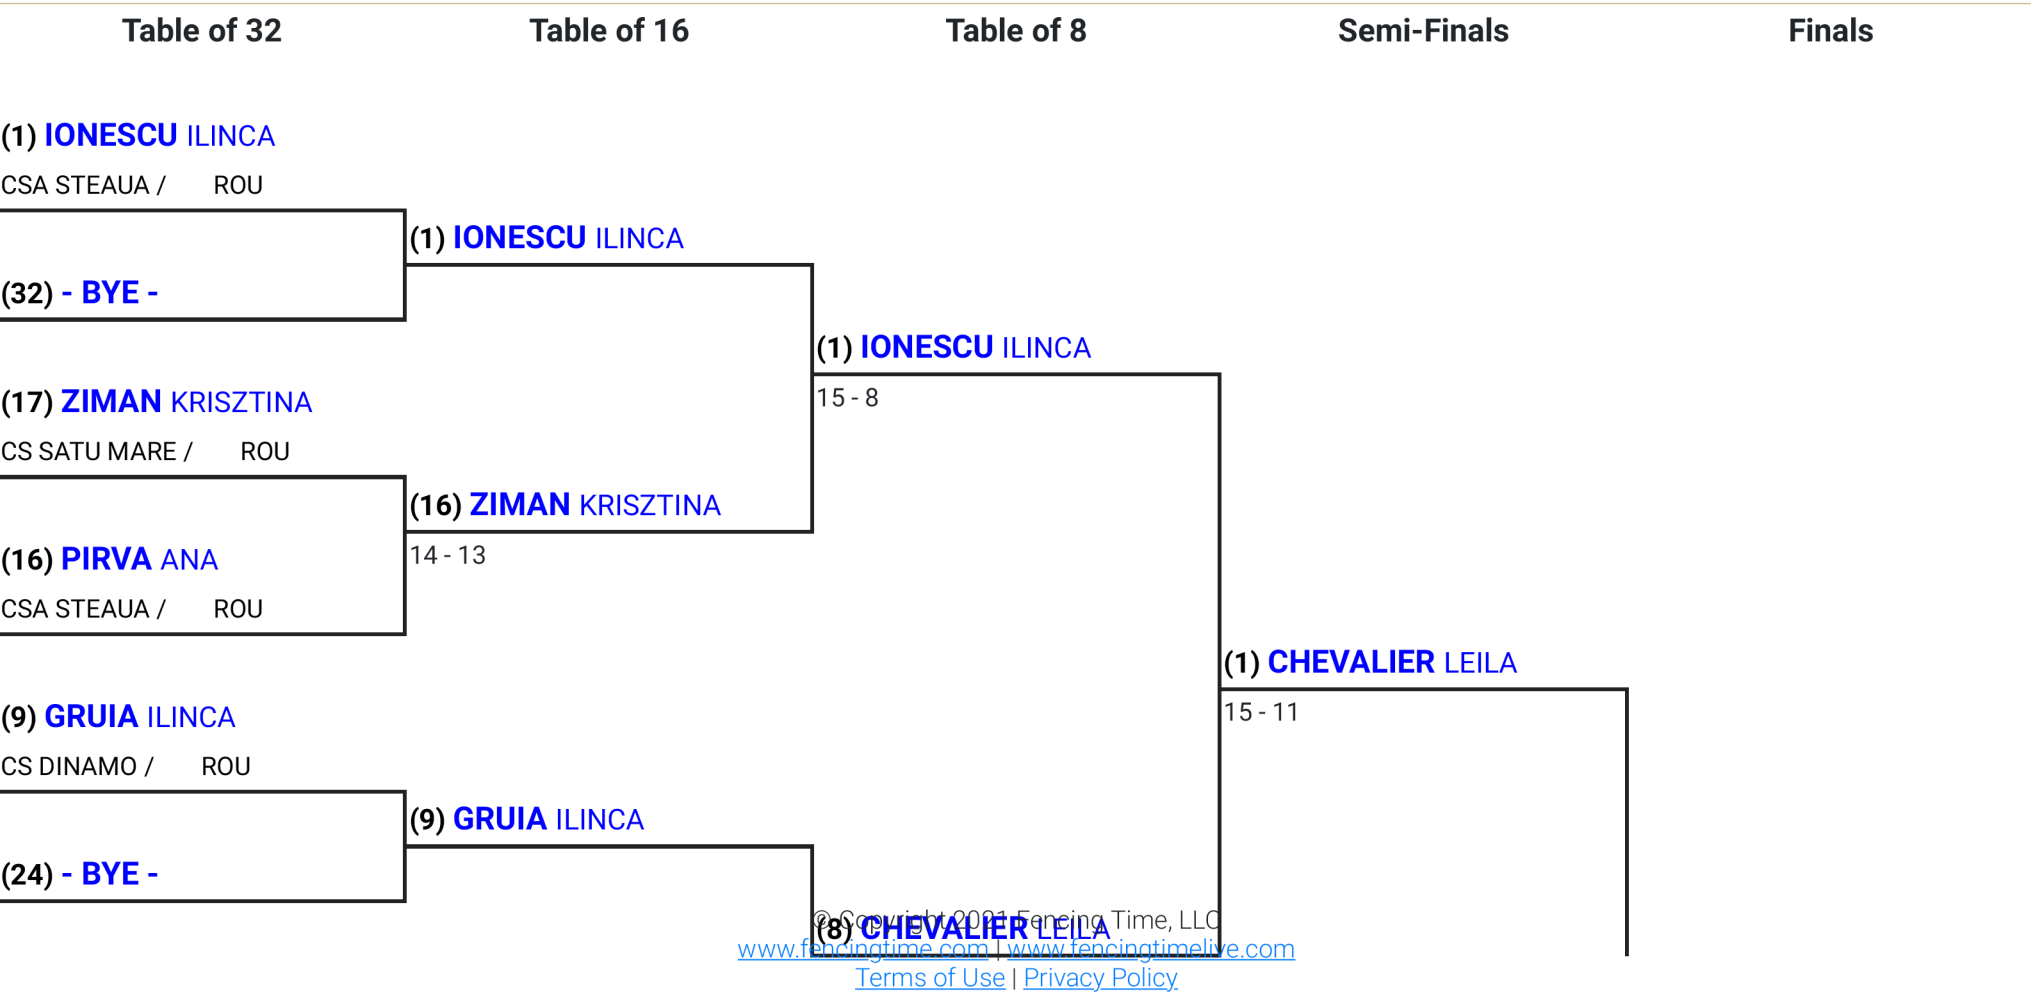

Pool Results

Search

CSV

Place	Name	V	M	V / M	TS	TR	Ind	Status	Club(s)	Country
1	SONT EMMA	5	5	1.00	24	6	+18	Advanced	CSA STEAUA BUCURESTI	ROU
2	IONESCU ILINCA	5	6	0.83	29	15	+14	Advanced	CSA STEAUA BUCURESTI	ROU
3	ION THEODORA	5	6	0.83	29	17	+12	Advanced	CS FARUL CONSTANTA	ROU
4	DRAGHICI IOANA	5	6	0.83	27	15	+12	Advanced	CS DINAMO BUCURESTI	ROU
5	PETRACHE EDA	5	6	0.83	26	19	+7	Advanced	CSA STEAUA BUCURESTI	ROU
6	HOTCA DARIA	5	6	0.83	24	18	+6	Advanced	CS SATU MARE	ROU
7	AXINTE RENATA	5	6	0.83	22	18	+4	Advanced	CS DINAMO BUCURESTI	ROU
8	CHEVALIER LEILA	4	5	0.80	23	13	+10	Advanced	CS DINAMO BUCURESTI	ROU
9	GRUIA ILINCA	4	6	0.67	22	20	+2	Advanced	CS DINAMO BUCURESTI	ROU
10	DRAGAN ALEXANDRA	3	6	0.50	22	14	+8	Advanced	LPS BIHORUL ORADEA	ROU
11	MUNTEAN ANDREEA	3	6	0.50	26	23	+3	Advanced	LPS BIHORUL ORADEA	ROU
12	NICULAI ANDREEA	3	6	0.50	25	25	0	Advanced	CSS1 CONSTANTA	ROU
13	PIRVA ANA	3	6	0.50	18	20	-2	Advanced	CSA STEAUA BUCURESTI	ROU
14	TOMSA ANA	3	6	0.50	17	19	-2	Advanced	CS SATU MARE	ROU
15	LOPATARU STEFANIA	2	5	0.40	19	20	-1	Advanced	CSM CORONA BRASOV	ROU
16	BUCSA Ioana	2	5	0.40	14	21	-7	Advanced	CSA STEAUA BUCURESTI	ROU
17T	MATEESCU Eva	2	6	0.33	25	24	+1	Advanced	CSS1 CONSTANTA	ROU
17T	STANCIULESCU DARIA	2	6	0.33	25	24	+1	Advanced	CS DINAMO BUCURESTI	ROU
19	BULBOREA Roxana Mihaela	2	6	0.33	23	27	-4	Advanced	CS FARUL CONSTANTA	ROU
20	ISMAILEANU MARA	2	6	0.33	18	24	-6	Advanced	CS FARUL CONSTANTA	ROU
21	TOTH VIKTORIA	2	6	0.33	21	28	-7	Advanced	CS SATU MARE	ROU
22	CIOBANU Miruna	2	6	0.33	16	25	-9	Advanced	CSS1 CONSTANTA	ROU
23	ZIMAN KRISZTINA	1	5	0.20	16	23	-7	Eliminated	CS SATU MARE	ROU
24	MARINESCU EVA	1	5	0.20	11	24	-13	Eliminated	CSS1 CONSTANTA	ROU
25	STAN MARIA	1	6	0.17	19	28	-9	Eliminated	CSS1 CONSTANTA	ROU
26	COARDOS ALESIA	1	6	0.17	13	26	-13	Eliminated	CS SATU MARE	ROU
27	POLEUCA Ana	0	6	0.00	11	29	-18	Eliminated	CSA STEAUA BUCURESTI	ROU

- SCHEDULE
- MY FENCERS
- FENCERS
- FORMAT
- POOLS
- POOLS
- **TABLEAU**
- SEEDING
- STRIPS
- RESULTS

←
PRIMARY TABLEAU ▾
→

© Copyright 2021 Fencing Time, LLC
www.fencingtime.com | www.fencingtimelive.com
[Terms of Use](#) | [Privacy Policy](#)