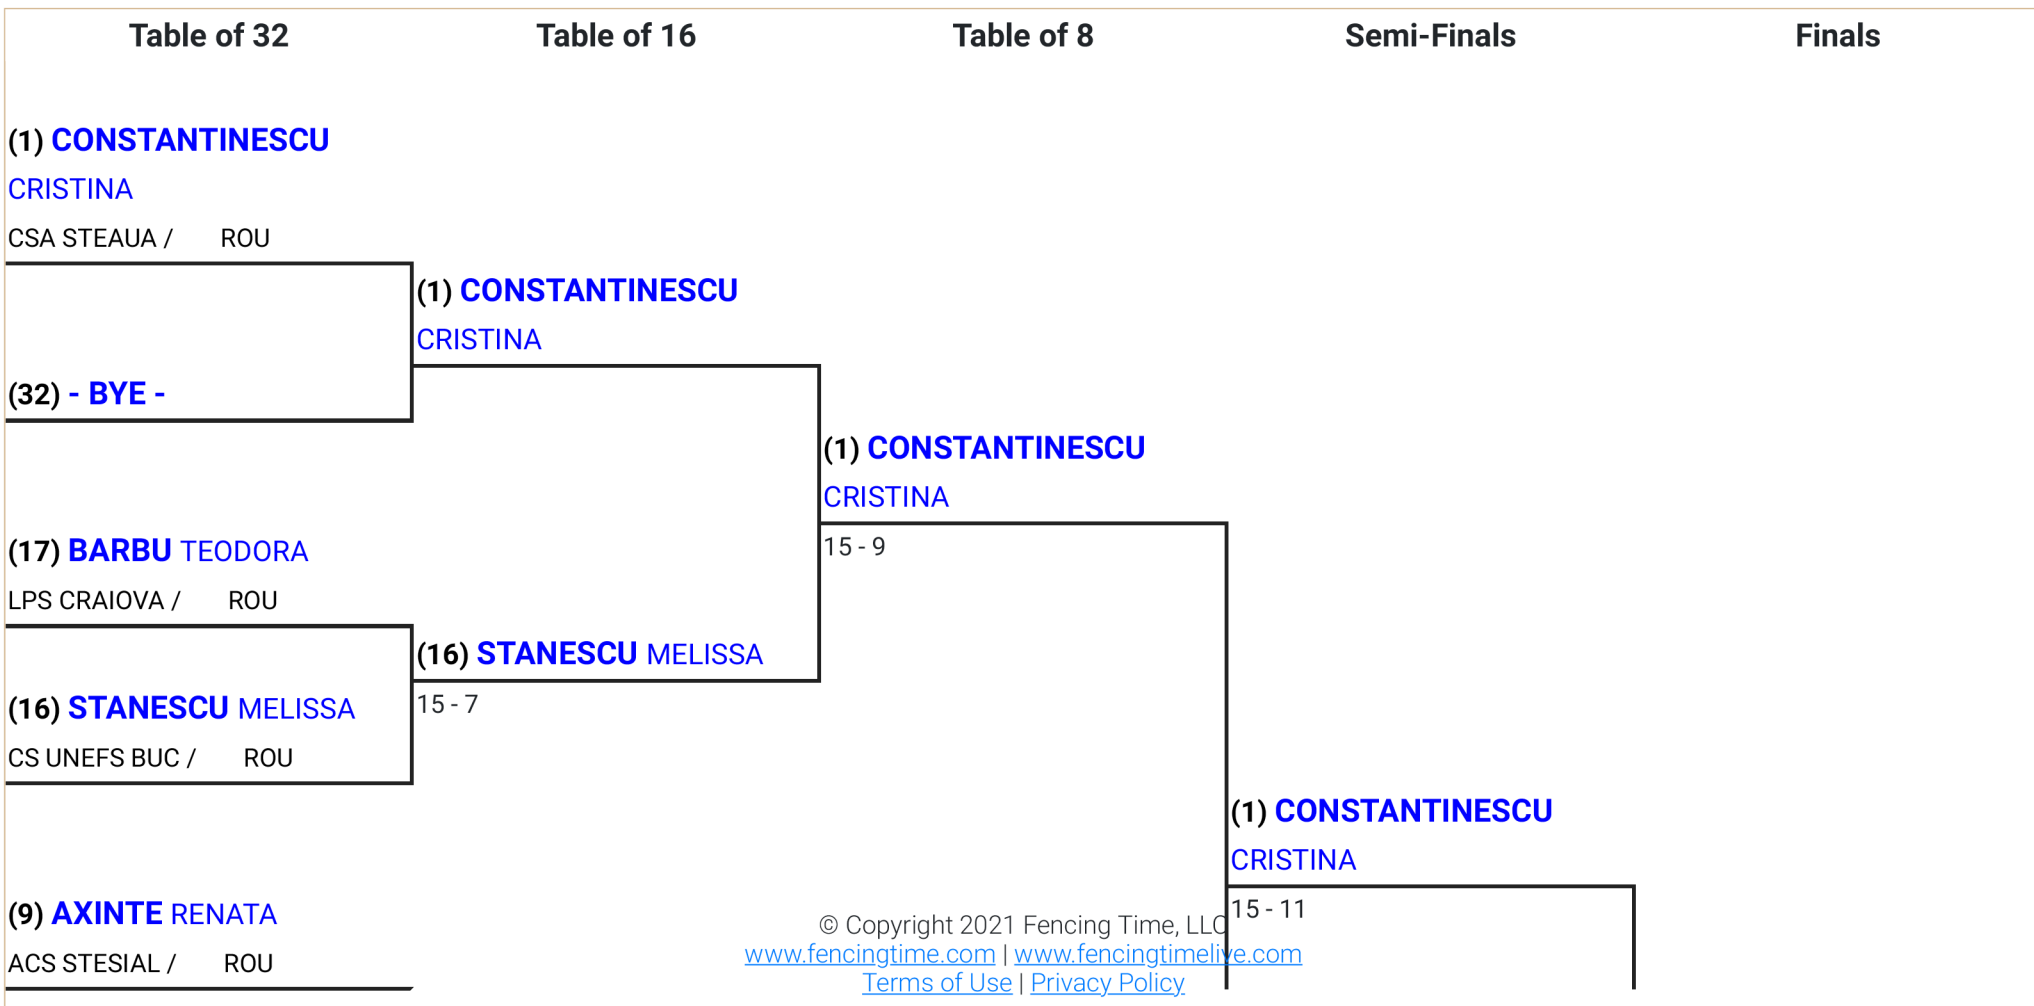

-  SCHEDULE
-  MY FENCERS
-  FENCERS
-  FORMAT
-  POOLS
-  POOLS
-  **TABLEAU**
-  SEEDING
-  STRIPS
-  RESULTS

←
PRIMARY TABLEAU ▾
→

© Copyright 2021 Fencing Time, LLC
www.fencingtime.com | www.fencingtimelive.com
[Terms of Use](#) | [Privacy Policy](#)