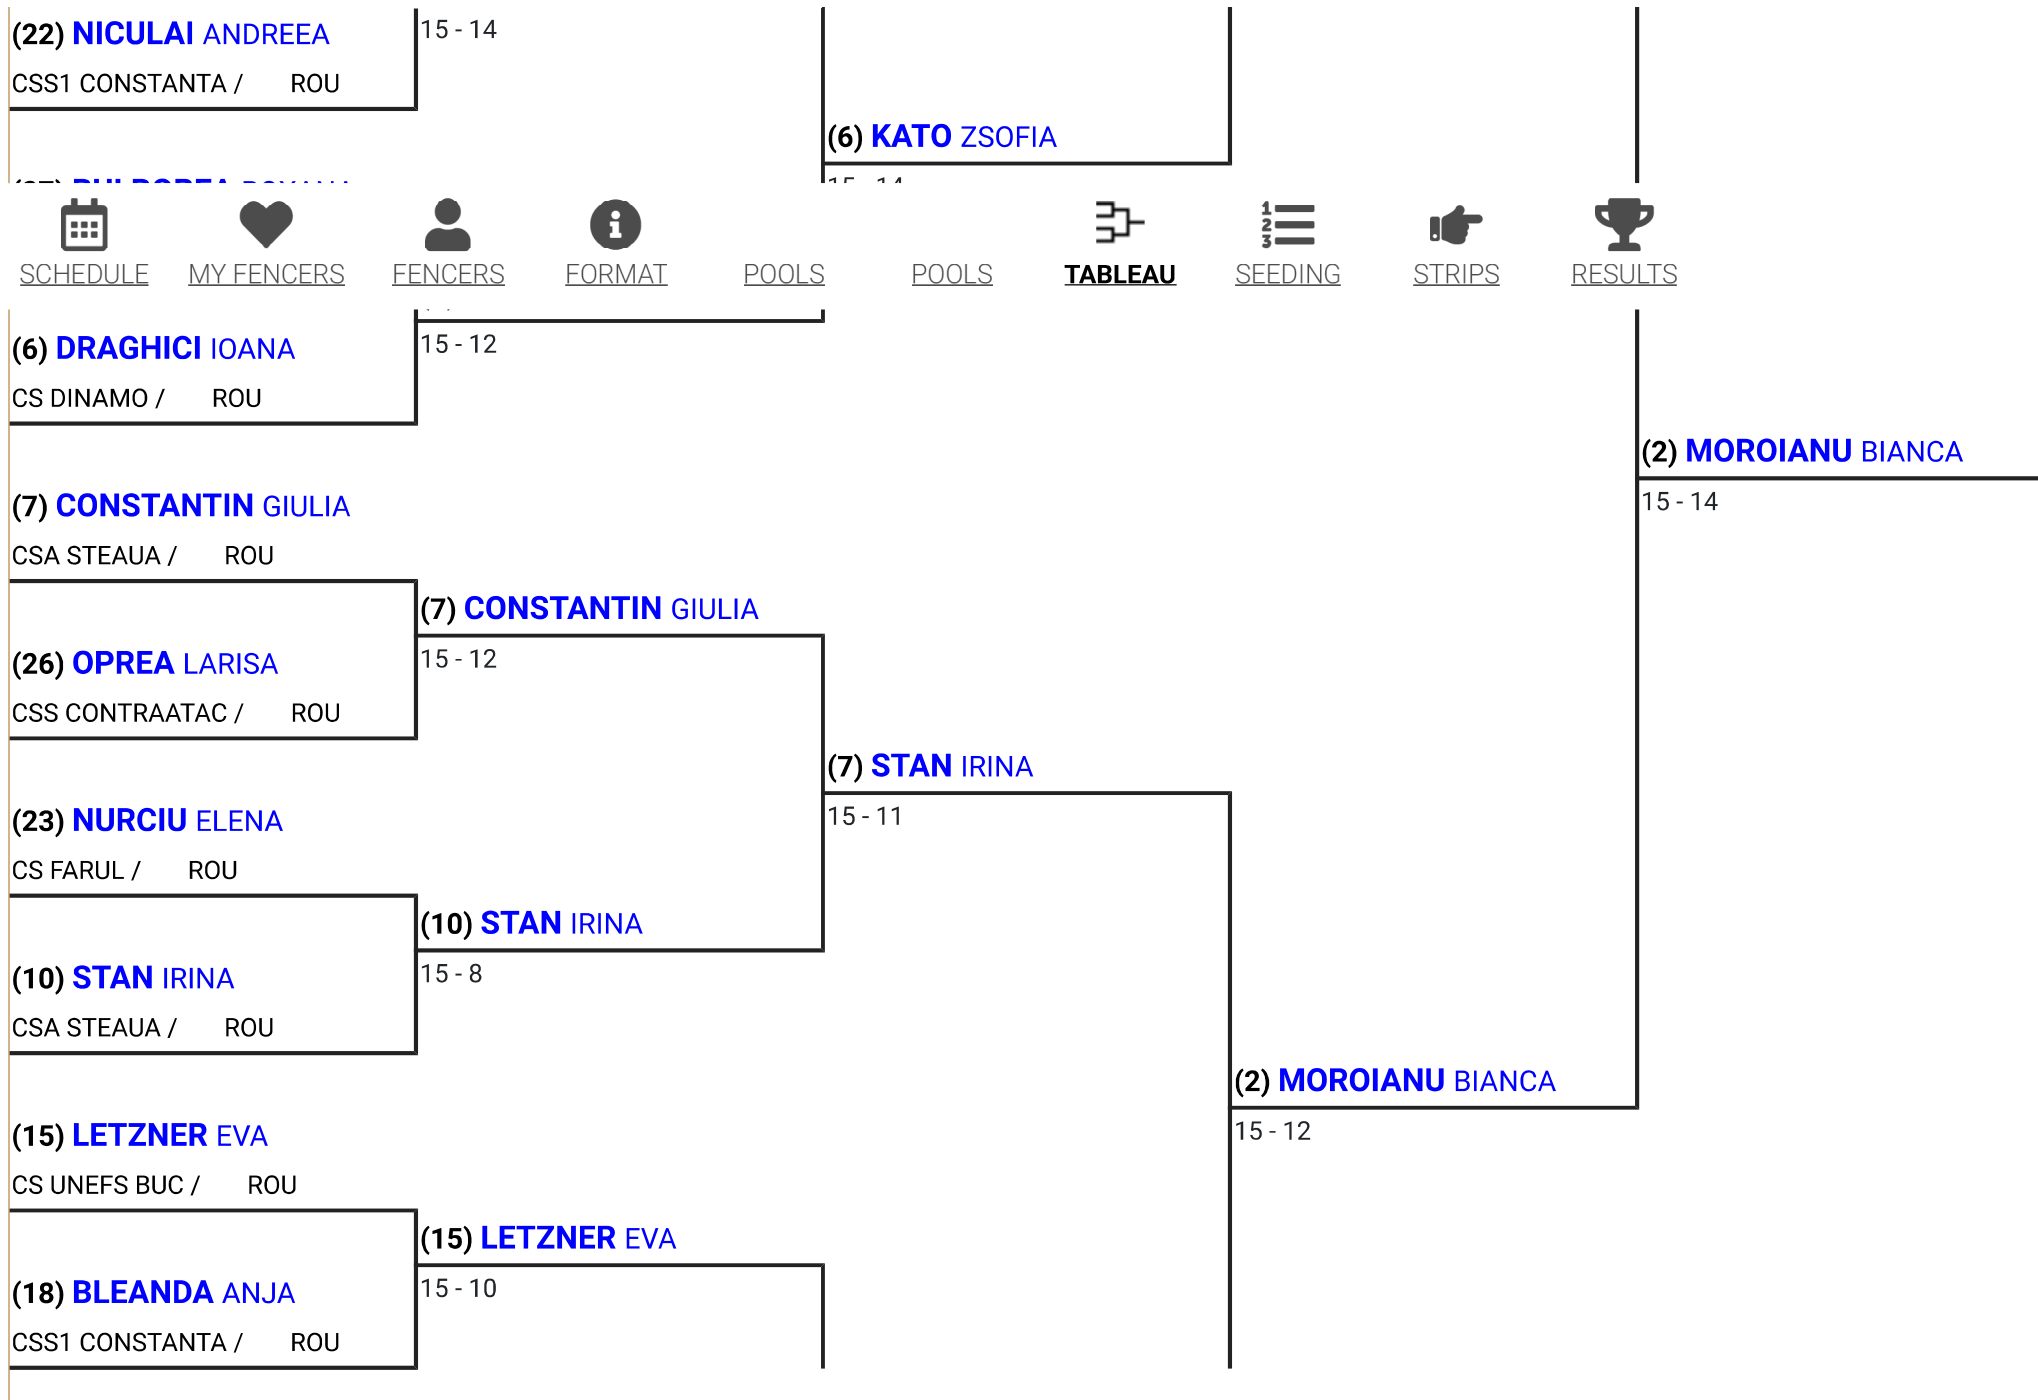

(3) **ION THEODORA**

CS FARUL / ROU

(3) **ION THEODORA**

(30) - BYE -

(3) **MELINTESCU ANA
MARIA**

(19) **TATARU GEORGIANA**

CS UNEFS BUC / ROU

15 - 10

(14) **MELINTESCU ANA
MARIA**

(14) **MELINTESCU ANA
MARIA**

15 - 11

CS DINAMO / ROU

(3) **KATO ZSOFIA**

(11) **KATO ZSOFIA**

CS SATU MARE / ROU

15 - 9

(11) **KATO ZSOFIA**

- SCHEDULE
- MY FENCERS
- FENCERS
- FORMAT
- POOLS
- POOLS
- TABLEAU**
- SEEDING
- STRIPS
- RESULTS

(31) - BYE -

(2) MOROIANU BIANCA

15 - 13

(2) MOROIANU BIANCA

SCHEDULE

MY FENCERS

FENCERS

FORMAT

POOLS

POOLS

TABLEAU

SEEDING

STRIPS

RESULTS