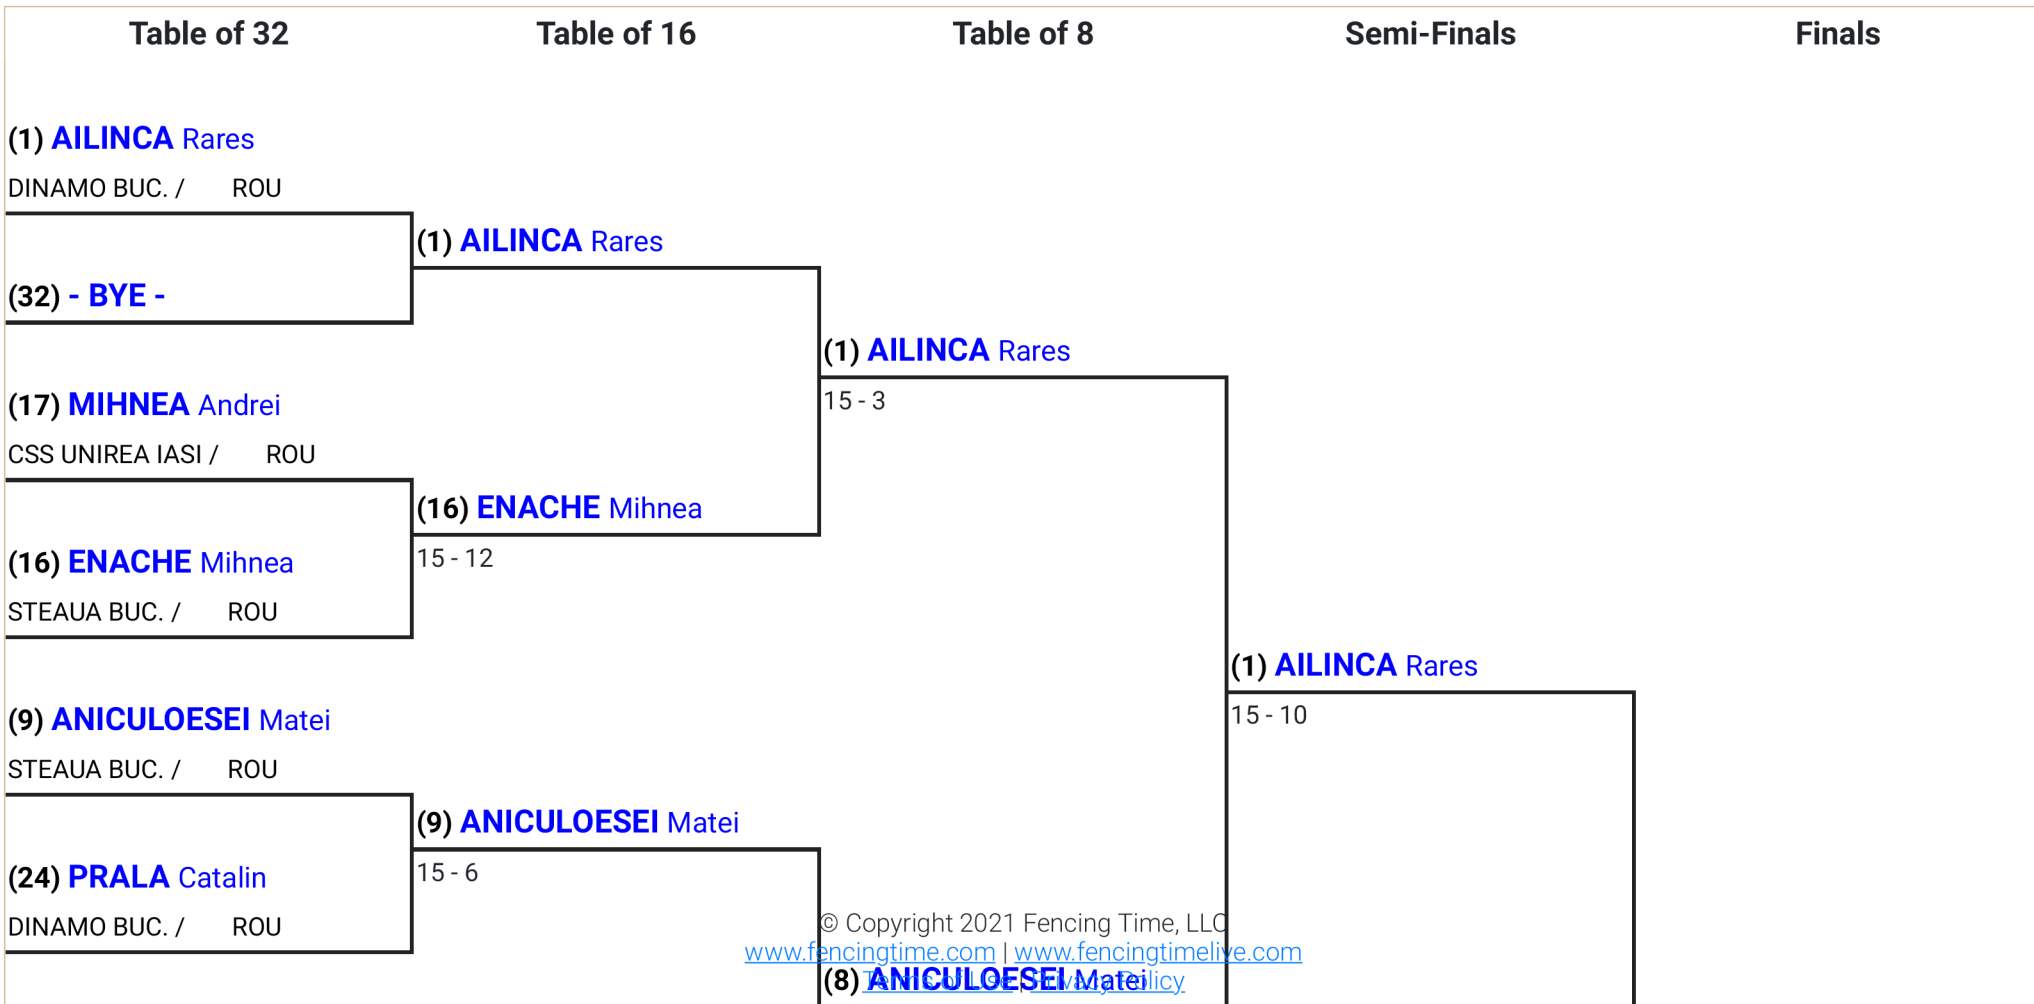

-  SCHEDULE
-  MY FENCERS
-  FENCERS
-  FORMAT
-  POOLS
-  POOLS
-  **TABLEAU**
-  SEEDING
-  STRIPS
-  RESULTS

←
PRIMARY TABLEAU ▾
→

(25) **RADU** Luca  
DINAMO BUC. / ROU

15 - 11

(8) **ZMAU** Alexandru

SCHEDULE