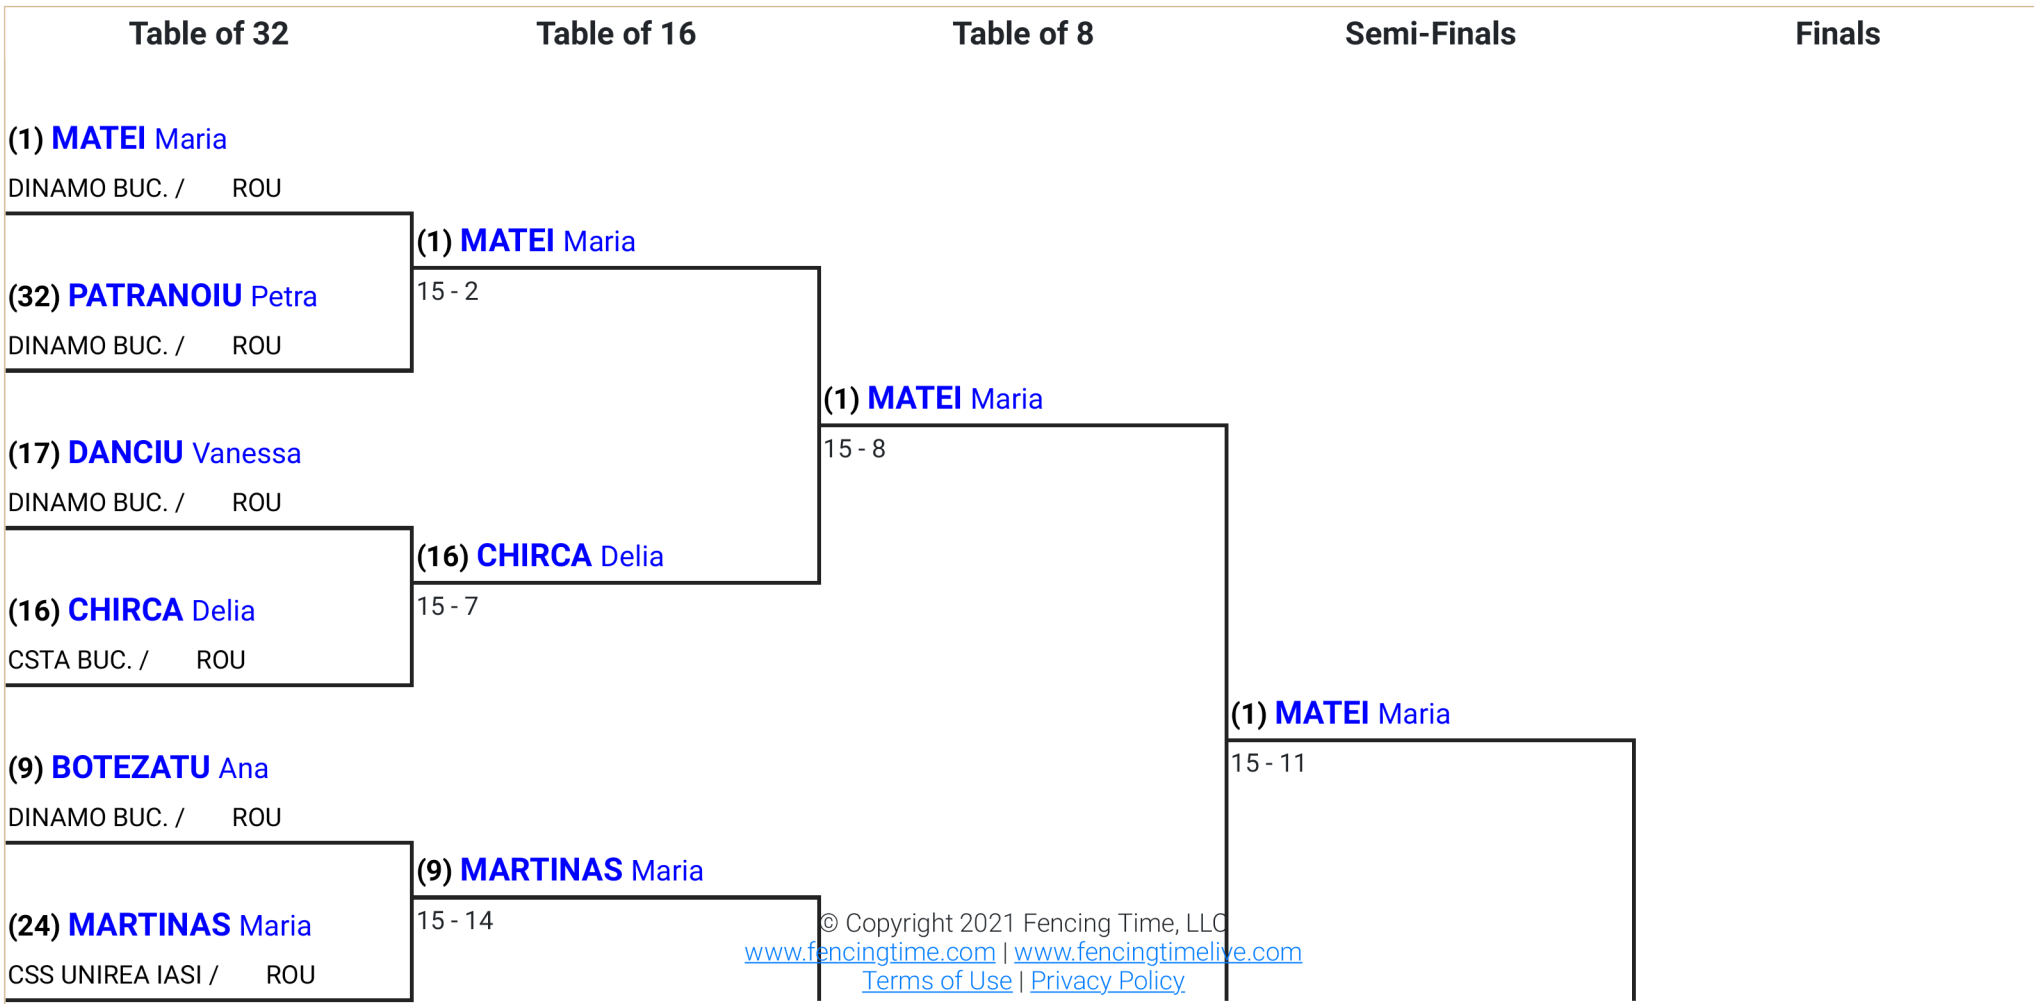

Pool Results

Search

Place	Name	V	M	V / M	TS	TR	Ind	Status	Club(s)	Country
1	MATEI Maria	6	6	1.00	30	5	+25	Advanced	CS DINAMO BUCURESTI	ROU
2	PANTIS Ilinca	6	6	1.00	30	6	+24	Advanced	CS RIPOSTA BUCURESTI	ROU
3	ALEXE Maria	6	6	1.00	30	12	+18	Advanced	CSA STEAUA BUCURESTI	ROU
4	BADEA Maria	5	5	1.00	25	15	+10	Advanced	CSA STEAUA BUCURESTI	ROU
5	STAN Amalia	5	6	0.83	29	15	+14	Advanced	CSS Unirea Iasi	ROU
6	NEAGU Teodora	5	6	0.83	26	15	+11	Advanced	CSM IASI	ROU
7	BOTEZATU Ana	5	6	0.83	26	16	+10	Advanced	CS DINAMO BUCURESTI	ROU
8	IACOB Emma	4	5	0.80	24	11	+13	Advanced	CSA STEAUA BUCURESTI	ROU
9	CHITU Mihaela	4	5	0.80	21	11	+10	Advanced	CS RIPOSTA BUCURESTI	ROU
10	CARP Daria	4	5	0.80	23	15	+8	Advanced	CSM IASI	ROU
11	IACOB Felicia	4	6	0.67	26	13	+13	Advanced	CSA STEAUA BUCURESTI	ROU
12	MOROIANU Laura	4	6	0.67	25	16	+9	Advanced	CS DINAMO BUCURESTI	ROU
13	CIOBANU Roberta	4	6	0.67	24	16	+8	Advanced	CS DINAMO BUCURESTI	ROU
14	DUMITRU Catinca	4	6	0.67	25	18	+7	Advanced	CSA STEAUA BUCURESTI	ROU
15	BENCIU Rosemarie	4	6	0.67	23	17	+6	Advanced	CS RIPOSTA BUCURESTI	ROU
16	SERBAN Denisa	4	6	0.67	22	16	+6	Advanced	CSA STEAUA BUCURESTI	ROU
17	MOLDOVAN Teodora	4	6	0.67	23	20	+3	Advanced	CS DINAMO BUCURESTI	ROU
18	DANCIU Vanessa	3	5	0.60	21	17	+4	Advanced	CS DINAMO BUCURESTI	ROU
19	CHIRCA Delia	3	5	0.60	20	17	+3	Advanced	CSTA Bucuresti	ROU
20	MITRUS Alexandra	3	6	0.50	23	17	+6	Advanced	CS DINAMO BUCURESTI	ROU
21	GEATARA Adriana Maria	3	6	0.50	19	21	-2	Advanced	CSA STEAUA BUCURESTI	ROU
22	MARGINEANU Lorena	3	6	0.50	17	23	-6	Advanced	CS DINAMO BUCURESTI	ROU
23	COJOCARU Maria	2	5	0.40	17	21	-4	Advanced	CS RIPOSTA BUCURESTI	ROU
24	LUTEA Tania	2	5	0.40	16	22	-6	Advanced	CSA STEAUA BUCURESTI	ROU
25	SERBANOIU Andreea (Deea)	2	6	0.33	23	21	+2	Advanced	CS DINAMO BUCURESTI	ROU
26	OARGA Teodora	2	6	0.33	19	22	-3	Advanced	CSTA Bucuresti	ROU
27	STATIE Bianca	2	6	0.33	17	23	-6	Advanced	CS DINAMO BUCURESTI	ROU
28	GHEORGHE Andreea Cristina	2	6	0.33	16	24	-8	Advanced	CSA STEAUA BUCURESTI	ROU
29	ARABOLU Ioana	2	6	0.33	14	24	-10	Advanced	ACS DUEL BUC	ROU
30	MARTINAS Maria	1	5	0.20	20	22	-2	Advanced	CSS Unirea Iasi	ROU
31	ICNOTIU Teona Maria	1	5	0.20	18	24	-6	Advanced	CS RIPOSTA BUCURESTI	ROU
32	PATRANOIU Petra	1	5	0.20	12	24	-12	Advanced	CS DINAMO BUCURESTI	ROU
33	POPA Patricia	1	6	0.17	18	25	-7	Eliminated	CSA STEAUA BUCURESTI	ROU
34	BADULESCU Maria	1	6	0.17	15	27	-12	Eliminated	ACS DUEL BUC	ROU
35	DOBROGEANU Bianca	1	6	0.17	10	28	-18	Eliminated	CS DINAMO BUCURESTI	ROU
36	DEJESCU Ana	1	6	0.17	9	27	-18	Eliminated	CS RIPOSTA BUCURESTI	ROU
37	APOSTU Ioana Raisa	0	5	0.00	7	25	-18	Eliminated	CSS Unirea Iasi	ROU
38	PELIN Briana Valentina	0	6	0.00	8	30	-22	Eliminated	CSTA Bucuresti	ROU
39T	CHICOS Teodora	0	6	0.00	5	30	-25	Eliminated	CSS Unirea Iasi	ROU
39T	MILITARU Alexia	0	6	0.00	5	30	-25	Eliminated	CSTA Bucuresti	ROU

- SCHEDULE
- MY FENCERS
- FENCERS
- FORMAT
- POOLS
- POOLS
- **TABLEAU**
- SEEDING
- STRIPS
- RESULTS

←
PRIMARY TABLEAU ▾
→

© Copyright 2021 Fencing Time, LLC
www.fencingtime.com | www.fencingtimelive.com
[Terms of Use](#) | [Privacy Policy](#)