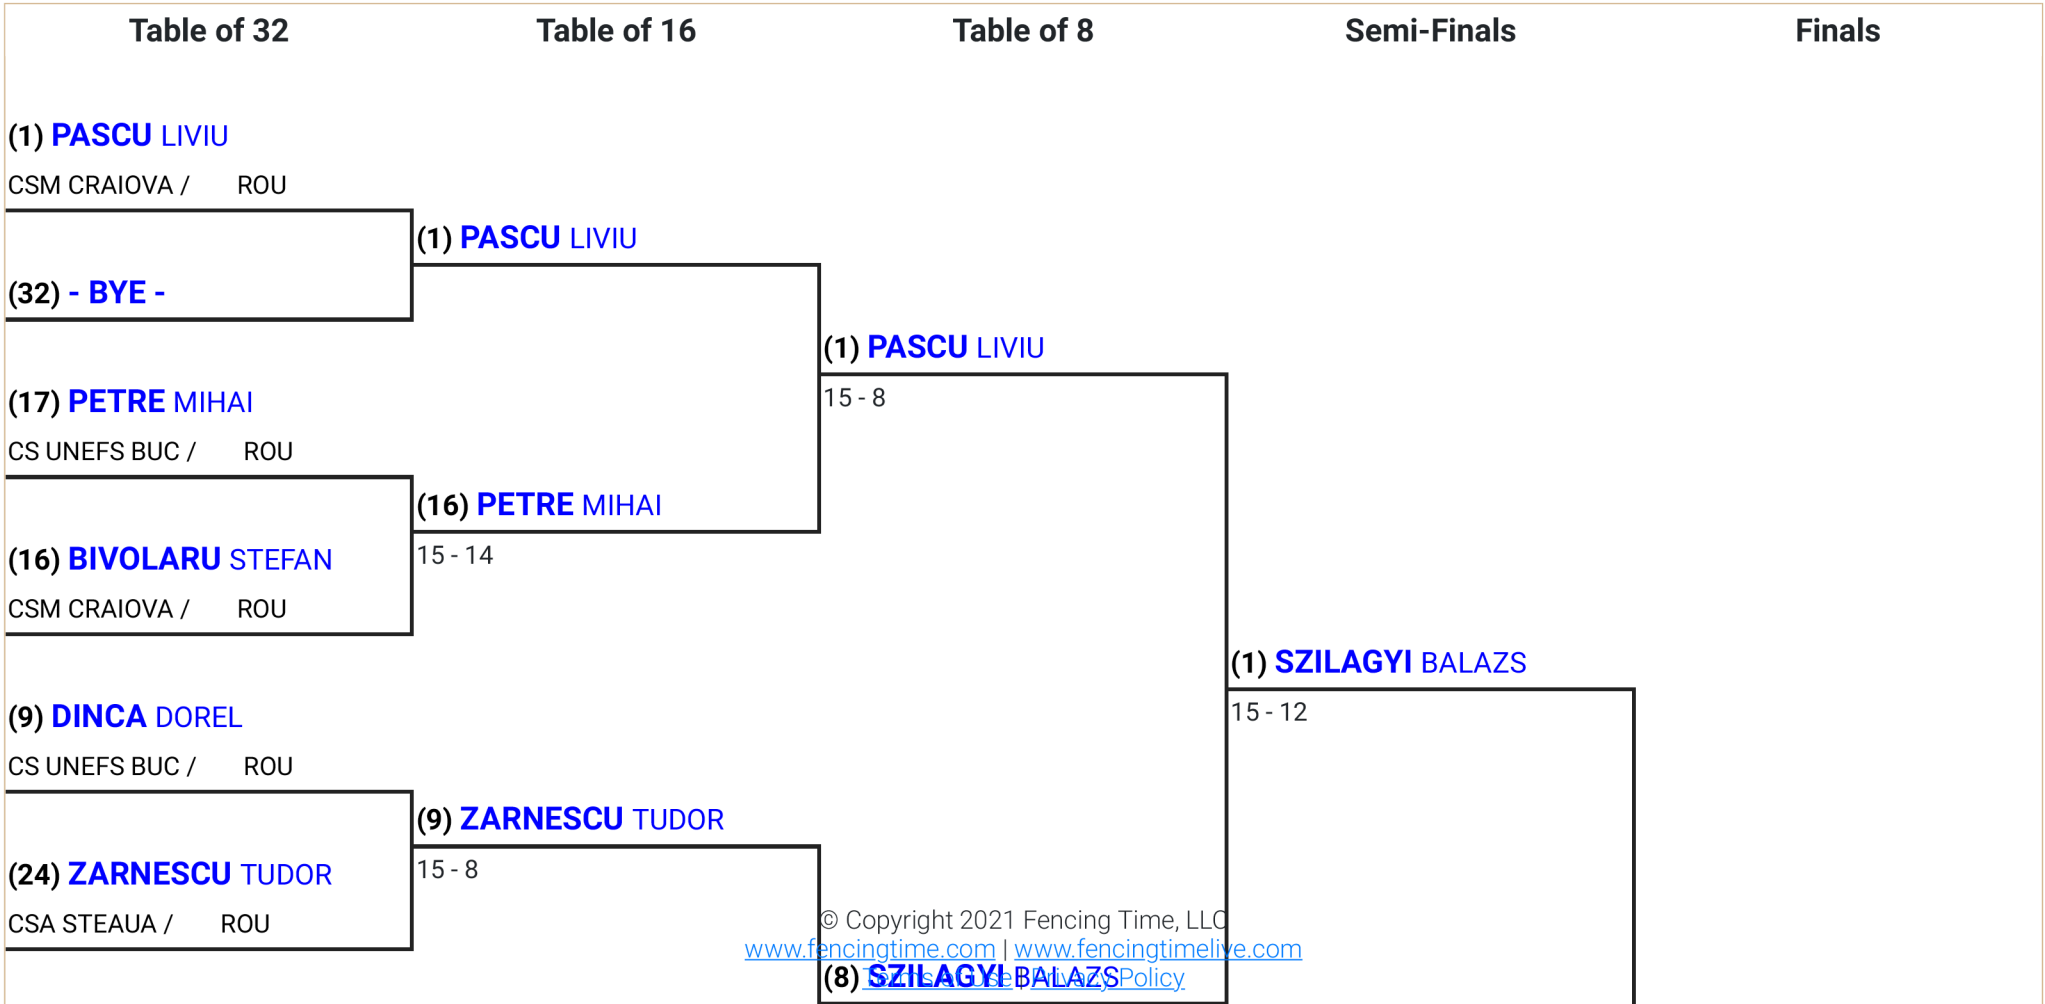

Pool Results

Search

csv

Place	Name	V	M	V / M	TS	TR	Ind	Status	Club(s)	Country
1	PASCU LIVIU	5	5	1.00	25	14	+11	Advanced	CSM CRAIOVA	ROU
2	DINCA DOREL	5	5	1.00	24	13	+11	Advanced	CS UNEFS BUCURESTI	ROU
3	CIOVICA MIHAI	5	5	1.00	25	15	+10	Advanced	CS UNIVERSITATEA CRAIOVA	ROU
4	OROIAN ALEXANDRU	5	6	0.83	29	11	+18	Advanced	CSM SATU MARE	ROU
5	MASCKA ADAM	4	5	0.80	23	8	+15	Advanced	CSM SATU MARE	ROU
6	POPA DANIEL	4	5	0.80	23	14	+9	Advanced	CS DINAMO BUCURESTI	ROU
7	BIRO DAVID	4	6	0.67	27	17	+10	Advanced	CS UNIVERSITATEA CRAIOVA	ROU
8	BARCAN MIHAITA	4	6	0.67	24	16	+8	Advanced	CSM CRAIOVA	ROU
9	SURDUCAN TUDOR	4	6	0.67	23	22	+1	Advanced	CS SATU MARE	ROU
10	STATIE DAVID	3	5	0.60	23	13	+10	Advanced	CS DINAMO BUCURESTI	ROU
11	ROSU SILVIU	3	5	0.60	20	16	+4	Advanced	CSA STEAUA BUCURESTI	ROU
12T	BIGEA MIHAI	3	5	0.60	20	17	+3	Advanced	CS UNIVERSITATEA CRAIOVA	ROU
12T	CRACIUN RAZVAN	3	5	0.60	20	17	+3	Advanced	CSA STEAUA BUCURESTI	ROU
14	SZILAGYI BALAZS	3	5	0.60	19	17	+2	Advanced	CSM SATU MARE	ROU
15	BIVOLARU STEFAN	3	5	0.60	18	19	-1	Advanced	CSM CRAIOVA	ROU
16	ZARNESCU TUDOR	2	5	0.40	19	21	-2	Advanced	CSA STEAUA BUCURESTI	ROU
17	GEAMANU DARIUS	2	5	0.40	18	20	-2	Advanced	LPS PETRACHE TRISCU	ROU
18T	MOROIANU ALEXANDRU	2	5	0.40	18	21	-3	Advanced	CSA STEAUA BUCURESTI	ROU
18T	MARGHESCU RARES	2	5	0.40	18	21	-3	Advanced	CSA STEAUA BUCURESTI	ROU
20	VASILESCU CLAUDIU	2	5	0.40	17	20	-3	Advanced	CSM CRAIOVA	ROU
21	VITAN CATALIN	2	5	0.40	17	21	-4	Advanced	LPS PETRACHE TRISCU	ROU
22	PETRACHE GEORGE	2	5	0.40	18	23	-5	Advanced	CSA STEAUA BUCURESTI	ROU
23	PETRE MIHAI	2	5	0.40	15	21	-6	Advanced	CS UNEFS BUCURESTI	ROU
24	SIRB ALEXANDRU	2	6	0.33	19	24	-5	Advanced	CSA STEAUA BUCURESTI	ROU
25	BIGEA MARIUS	2	6	0.33	15	27	-12	Advanced	LPS PETRACHE TRISCU	ROU
26	POPESCU SEBASTIAN	1	5	0.20	17	23	-6	Eliminated	LPS PETRACHE TRISCU	ROU
27	TIRMAN SEBASTIAN	1	5	0.20	15	23	-8	Eliminated	CSA STEAUA BUCURESTI	ROU
28	ROSU VLAD	1	5	0.20	13	22	-9	Eliminated	CSA STEAUA BUCURESTI	ROU
29	BACIU STEFAN	0	5	0.00	13	25	-12	Eliminated	CSA STEAUA BUCURESTI	ROU
30	CHETROIU DAN	0	5	0.00	11	25	-14	Eliminated	CSA STEAUA BUCURESTI	ROU
31	NEGOESCU ALEXANDRU	0	6	0.00	10	30	-20	Eliminated	CSM CRAIOVA	ROU

- SCHEDULE
- MY FENCERS
- FENCERS
- FORMAT
- POOLS
- POOLS
- **TABLEAU**
- SEEDING
- STRIPS
- RESULTS

←
PRIMARY TABLEAU ▾
→

© Copyright 2021 Fencing Time, LLC
www.fencingtime.com | www.fencingtimelive.com
[Privacy Policy](#)