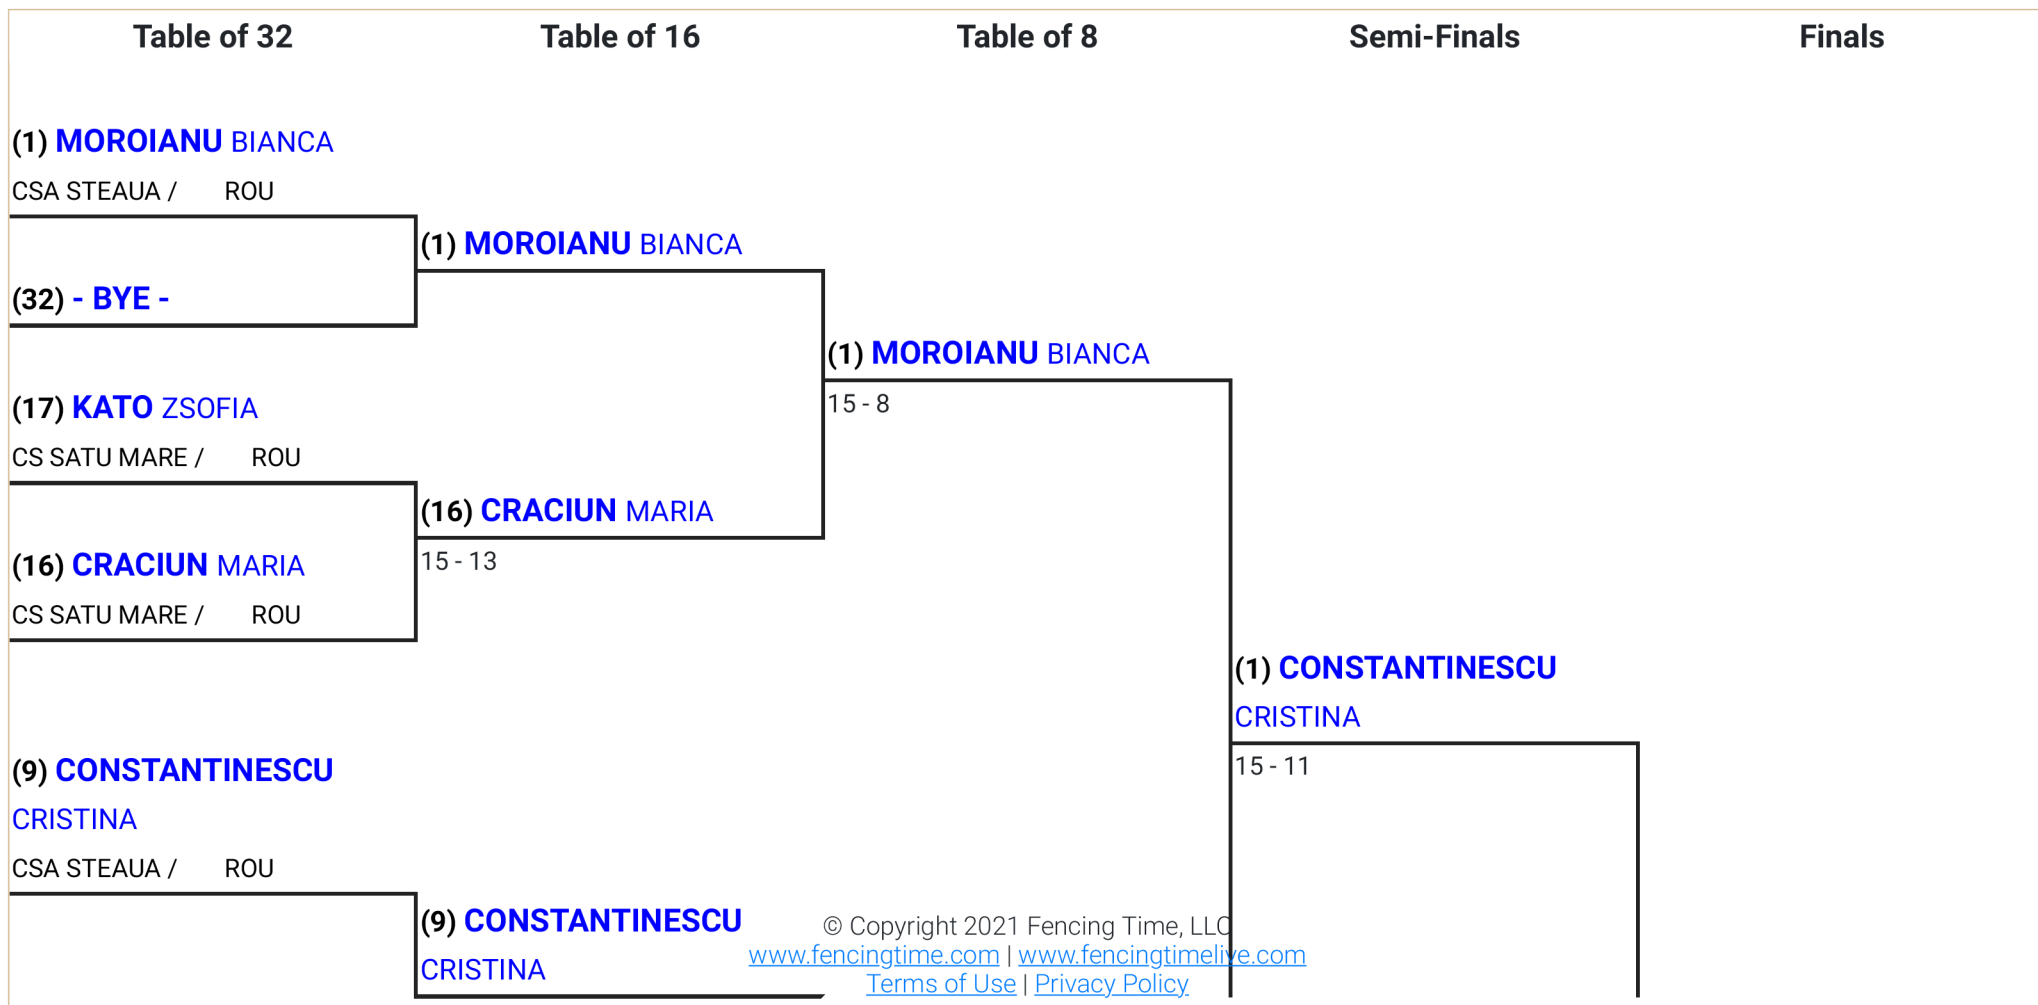

Pool Results

Search

Place	Name	V	M	V / M	TS	TR	Ind	Status	Club(s)	Country
1	MOROIANU BIANCA	6	6	1.00	30	10	+20	Advanced	CSA STEAUA BUCURESTI	ROU
2	ENACHE TALIDA	5	5	1.00	25	12	+13	Advanced	CS UNEFS BUCURESTI	ROU
3	MELINTESCU ANA MARIA	6	6	1.00	28	16	+12	Advanced	CS DINAMO BUCURESTI	ROU
4	DRAGHICI IOANA	5	5	1.00	25	16	+9	Advanced	CS DINAMO BUCURESTI	ROU
5	AXINTE RENATA	5	5	1.00	23	14	+9	Advanced	CS DINAMO BUCURESTI	ROU
6	STANESCU MELISSA	5	6	0.83	28	14	+14	Advanced	CS UNEFS BUCURESTI	ROU
7	LEONTE MIHAELA	5	6	0.83	25	18	+7	Advanced	CS DINAMO BUCURESTI	ROU
8	GHICA ANDRADA	4	5	0.80	24	15	+9	Advanced	CS DINAMO BUCURESTI	ROU
9	IONESCU ILINCA	4	5	0.80	21	13	+8	Advanced	CSA STEAUA BUCURESTI	ROU
10	BULBOREA ROXANA	4	6	0.67	26	20	+6	Advanced	LPS PETRACHE TRISCU	ROU
11	CONSTANTINESCU CRISTINA	4	6	0.67	23	17	+6	Advanced	CSA STEAUA BUCURESTI	ROU
12	ZOTA DIANA	3	5	0.60	21	16	+5	Advanced	CS DINAMO BUCURESTI	ROU
13	ION THEODORA	3	5	0.60	19	16	+3	Advanced	CS FARUL CONSTANTA	ROU
14	GRUIA ILINCA	3	5	0.60	19	19	0	Advanced	CS DINAMO BUCURESTI	ROU
15	OLTEANU DARIA	3	5	0.60	18	18	0	Advanced	CSS1 CONSTANTA	ROU
16	CRACIUN MARIA	3	5	0.60	17	19	-2	Advanced	CS SATU MARE	ROU
17	MATACHE CRISTINA	3	6	0.50	23	25	-2	Advanced	CS UNIVERSITATEA CRAIOVA	ROU
18	SONT EMMA	2	5	0.40	19	19	0	Advanced	CSA STEAUA BUCURESTI	ROU
19	GORNOVICEANU ANA MARIA	2	5	0.40	18	21	-3	Advanced	LPS PETRACHE TRISCU	ROU
20	KATO ZSOFIA	2	6	0.33	24	21	+3	Advanced	CS SATU MARE	ROU
21	BARBU TEODORA	2	6	0.33	18	23	-5	Advanced	LPS PETRACHE TRISCU	ROU
22	DINUT ANDREEA	2	6	0.33	20	27	-7	Advanced	LPS PETRACHE TRISCU	ROU
23	ISMAILEANU MARA	1	5	0.20	16	22	-6	Advanced	CS FARUL CONSTANTA	ROU
24T	STAN MARIA	1	5	0.20	15	22	-7	Advanced	CSS1 CONSTANTA	ROU
24T	TATARU GEORGIANA	1	5	0.20	15	22	-7	Advanced	CS UNEFS BUCURESTI	ROU
26	PIRVA ANA	1	6	0.17	15	28	-13	Advanced	CSA STEAUA BUCURESTI	ROU
27	BLEANDA ANJA	1	6	0.17	15	29	-14	Eliminated	CSS1 CONSTANTA	ROU
28	CHEVALIER LEILA	1	6	0.17	13	28	-15	Eliminated	CS DINAMO BUCURESTI	ROU
29	NURCIU ELENA	0	5	0.00	15	25	-10	Eliminated	CS FARUL CONSTANTA	ROU
30	STAN IRINA	0	5	0.00	14	24	-10	Eliminated	CSA STEAUA BUCURESTI	ROU
31	PETRACHE EDA	0	5	0.00	14	25	-11	Eliminated	CSA STEAUA BUCURESTI	ROU
32	NICULAI ANDREEA	0	6	0.00	18	30	-12	Eliminated	CSS1 CONSTANTA	ROU

- SCHEDULE
- MY FENCERS
- FENCERS
- FORMAT
- POOLS
- POOLS
- **TABLEAU**
- SEEDING
- STRIPS
- RESULTS

←
PRIMARY TABLEAU ▾
→

© Copyright 2021 Fencing Time, LLC
www.fencingtime.com | www.fencingtimelive.com
[Terms of Use](#) | [Privacy Policy](#)