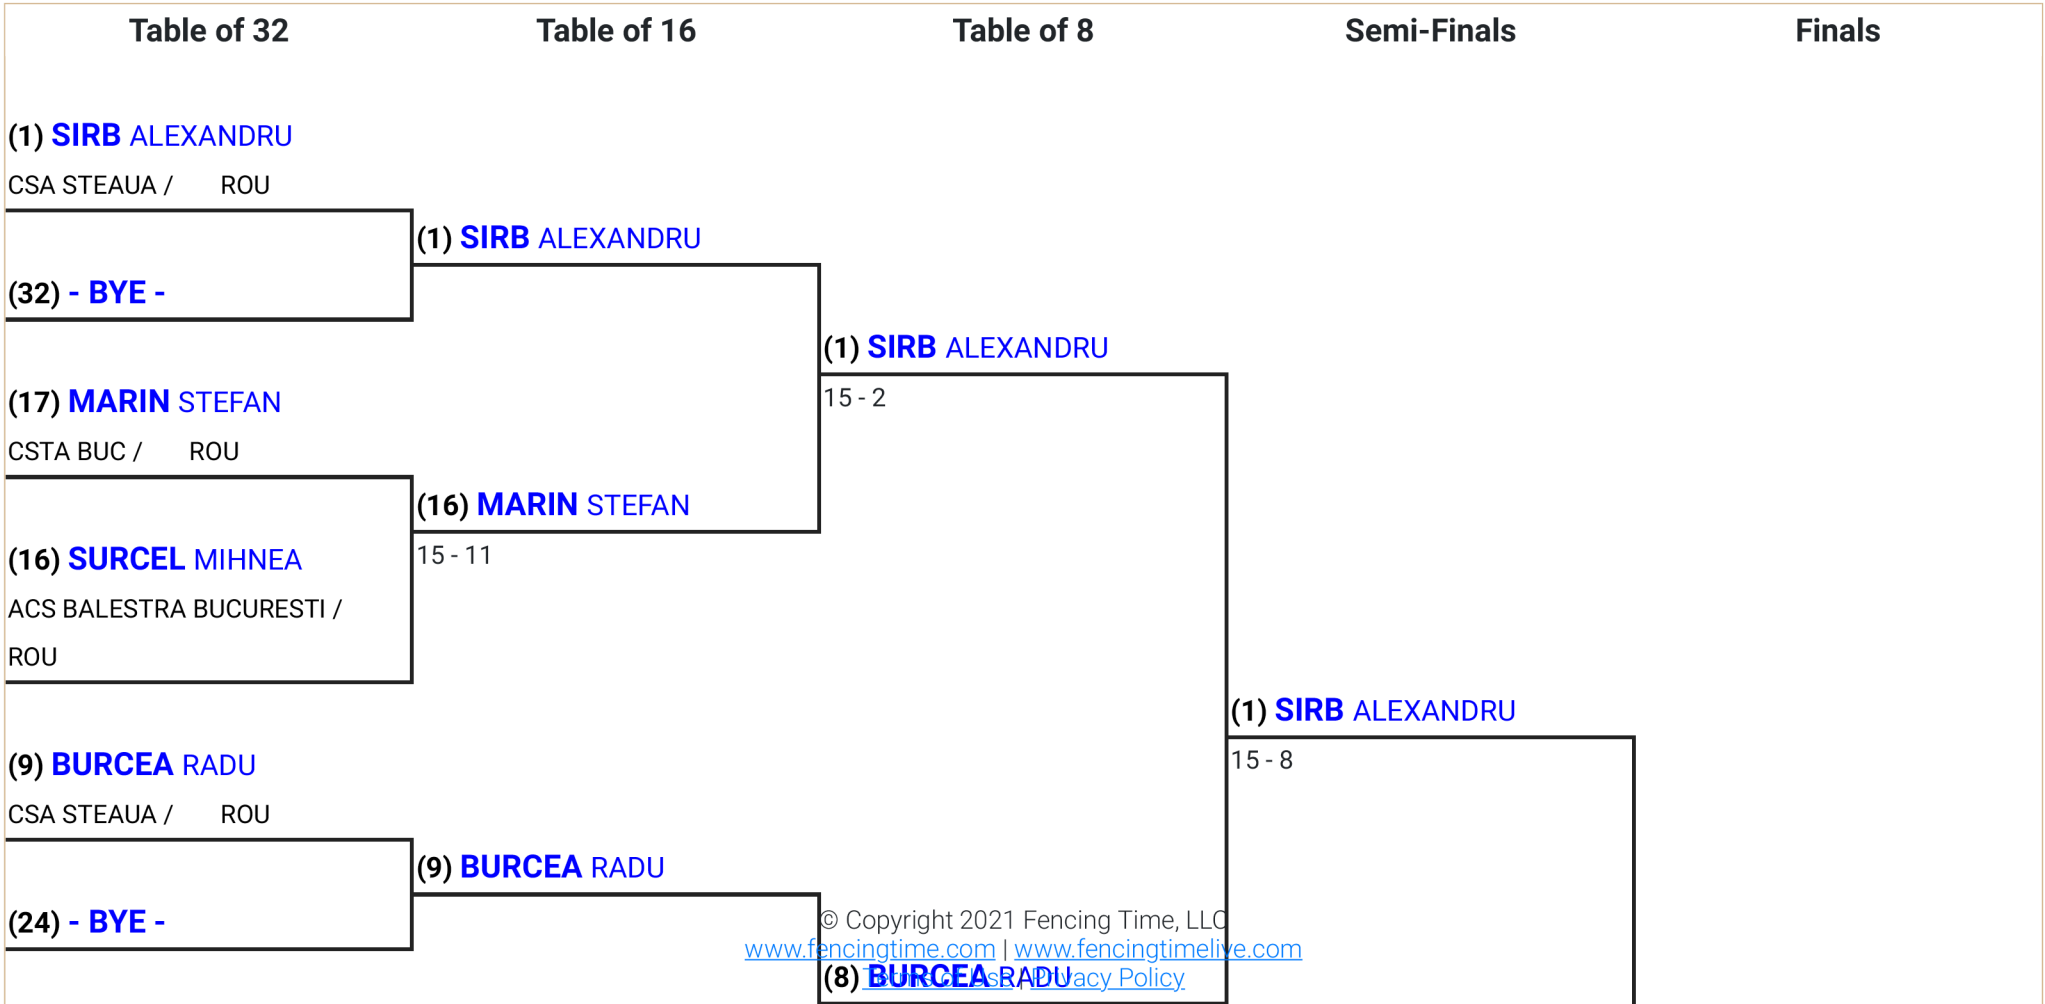

Pool Results

Search

CSV

Place	Name	V	M	V / M	TS	TR	Ind	Status	Club(s)	Country
1	SIRB ALEXANDRU	6	6	1.00	30	7	+23	Advanced	CSA STEAUA BUCURESTI	ROU
2	ROSU VLAD	6	6	1.00	30	9	+21	Advanced	CSA STEAUA BUCURESTI	ROU
3	PÎRVA ALEXANDRU	6	6	1.00	30	11	+19	Advanced	CSA STEAUA BUCURESTI	ROU
4	DRAGHICI SEBASTIAN	5	6	0.83	29	12	+17	Advanced	CS OLIMPIA BUCURESTI	ROU
5	ALBEANU JUSTIN	5	6	0.83	28	14	+14	Advanced	CSA STEAUA BUCURESTI	ROU
6	NOJEA RĂZVAN	5	6	0.83	25	12	+13	Advanced	CS SATU MARE	ROU
7	SERGHE MATEI	5	6	0.83	27	18	+9	Advanced	CS SATU MARE	ROU
8	STOE IONUT	4	6	0.67	25	12	+13	Advanced	CSS TRIUMF BUCURESTI	ROU
9	POP NICOLAS	4	6	0.67	22	16	+6	Advanced	CS SATU MARE	ROU
10	BURCEA RADU	4	6	0.67	25	20	+5	Advanced	CSA STEAUA BUCURESTI	ROU
11	MACOVEI ALEXANDRU	4	6	0.67	22	18	+4	Advanced	CS PETROLUL PLOIESTI	ROU
12	BALOGH STEFAN	4	6	0.67	21	18	+3	Advanced	ACS ARAMIS BUCURESTI	ROU
13	SURCEL PETRU	3	6	0.50	20	16	+4	Advanced	CSA STEAUA BUCURESTI	ROU
14	CAUNII PAUL	3	6	0.50	22	19	+3	Advanced	ACS FLORETA TIMISOARA	ROU
15	BĂLAN RADU	2	6	0.33	22	25	-3	Advanced	CSA STEAUA BUCURESTI	ROU
16	ROBANESCU MIHNEA	2	6	0.33	21	24	-3	Advanced	ACS FLORETA TIMISOARA	ROU
17	MARIN STEFAN	2	6	0.33	19	22	-3	Advanced	CSTA BUC	ROU
18	PAVEL GABRIEL	2	6	0.33	17	21	-4	Advanced	CSTA BUC	ROU
19	SURCEL MIHNEA	2	6	0.33	18	25	-7	Advanced	ACS BALESTRA BUCURESTI	ROU
20	PETRACHE MIHNEA	2	6	0.33	17	27	-10	Advanced	ACS FLORETA TIMISOARA	ROU
21	BACIU RARES	2	6	0.33	16	26	-10	Advanced	CSS TRIUMF BUCURESTI	ROU
22	DOGARIU FELIX	2	6	0.33	14	25	-11	Advanced	ACS FLORETA TIMISOARA	ROU
23	GHETU ROBERT	2	6	0.33	12	23	-11	Advanced	CSS TRIUMF BUCURESTI	ROU
24	IONIȚĂ LUCA	1	6	0.17	19	26	-7	Eliminated	CSA STEAUA BUCURESTI	ROU
25	MALEKSHAHIAN DARIUS	1	6	0.17	17	28	-11	Eliminated	ACS FLORETA TIMISOARA	ROU
26	SANDU PAVEL	0	6	0.00	10	30	-20	Eliminated	CS PETROLUL PLOIESTI	ROU
27	GRIGOROVICI MATEI	0	6	0.00	4	30	-26	Eliminated	ACS ATLAS INVICTUS	ROU
28	DOBOCZI ADAM	0	6	0.00	2	30	-28	Eliminated	CS SATU MARE	ROU

- SCHEDULE
- MY FENCERS
- FENCERS
- FORMAT
- POOLS
- POOLS
- **TABLEAU**
- SEEDING
- STRIPS
- RESULTS

←
PRIMARY TABLEAU ▾
→

© Copyright 2021 Fencing Time, LLC
www.fencingtime.com | www.fencingtimelive.com
[Privacy Policy](#)